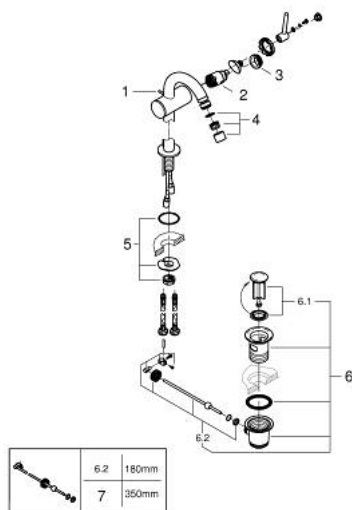

24 364 DL0 ATRIO SINGLE-LEVER BIDET MIXER 1/2"

PRODUCT DESCRIPTION

- Colour: brushed warm sunset
- GROHE SilkMove 28 mm ceramic cartridge
- with temperature limiter
- GROHE LongLife finish
- rapid installation system
- tubular C-spout with ball-joint mousseur
- pop-up waste set 1 1/4"
- flexible connection hoses

24 364 DL0 ATRIO SINGLE-LEVER BIDET MIXER 1/2"

SPARE PARTS, November 2022 – now

- 1: Pop-up rod (Spare part-nr. 65196DL0)
- 2: Cartridge (Spare part-nr. 46963000)
- 3: Fitting ring (Spare part-nr. 07419000)
- 4: Mousseur (Spare part-nr. 06574DL0)
- 5: Shank fastening assembly (Spare part-nr. 48409000)
- 6: Waste set 1 1/4" (Spare part-nr. 28910DL0)
- 6.1: Plug (Spare part-nr. 07182DL0)
- 6.2: Eccentric rod (Spare part-nr. 07052000)
- 7: Eccentric rod (Spare part-nr. 07341000)*
- * Optional accessories