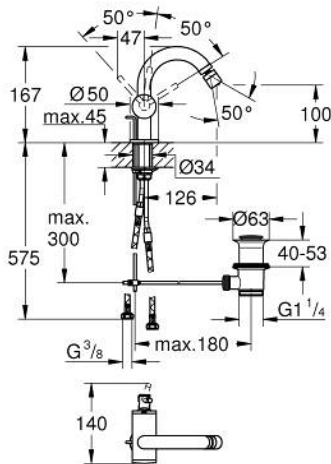

24 364 DL0 ATRIO SINGLE-LEVER BIDET MIXER 1/2"

PRODUCT DESCRIPTION

- Colour: brushed warm sunset
- GROHE SilkMove 28 mm ceramic cartridge
- with temperature limiter
- GROHE LongLife finish
- rapid installation system
- tubular C-spout with ball-joint mousseur
- pop-up waste set 1 1/4"
- flexible connection hoses

24 364 DL0 ATRIO SINGLE-LEVER BIDET MIXER 1/2"

SPARE PARTS, November 2022 – now

- 1: Pop-up rod (Spare part-nr. 65196DL0)
- 2: Cartridge (Spare part-nr. 46963000)
- 3: Fitting ring (Spare part-nr. 07419000)
- 4: Mousseur (Spare part-nr. 06574DL0)
- 5: Shank fastening assembly (Spare part-nr. 48409000)
- 6: Waste set 1 1/4" (Spare part-nr. 28910DL0)
- 6.1: Plug (Spare part-nr. 07182DL0)
- 6.2: Eccentric rod (Spare part-nr. 07052000)
- 7: Eccentric rod (Spare part-nr. 07341000)*
- * Optional accessories