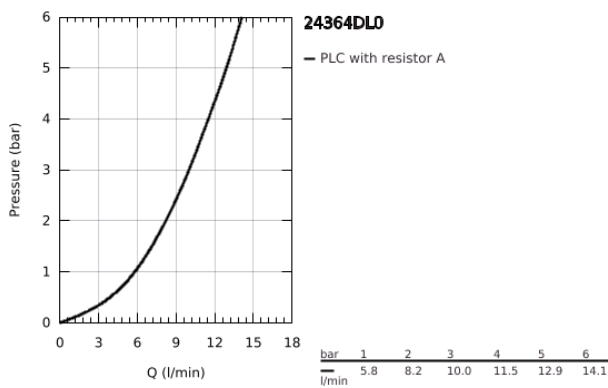

24 364 DL0 ATRIO SINGLE-LEVER BIDET MIXER 1/2"

PRODUCT DESCRIPTION

- Colour: brushed warm sunset
- GROHE SilkMove 28 mm ceramic cartridge
- with temperature limiter
- GROHE LongLife finish
- rapid installation system
- tubular C-spout with ball-joint mousseur
- pop-up waste set 1 1/4"
- flexible connection hoses

24 364 DL0 ATRIO SINGLE-LEVER BIDET MIXER 1/2"

SPARE PARTS, November 2022 – now

- 1: Pop-up rod (Spare part-nr. 65196DL0)
- 2: Cartridge (Spare part-nr. 46963000)
- 3: Fitting ring (Spare part-nr. 07419000)
- 4: Mousseur (Spare part-nr. 06574DL0)
- 5: Shank fastening assembly (Spare part-nr. 48409000)
- 6: Waste set 1 1/4" (Spare part-nr. 28910DL0)
- 6.1: Plug (Spare part-nr. 07182DL0)
- 6.2: Eccentric rod (Spare part-nr. 07052000)
- 7: Eccentric rod (Spare part-nr. 07341000)*
- * Optional accessories