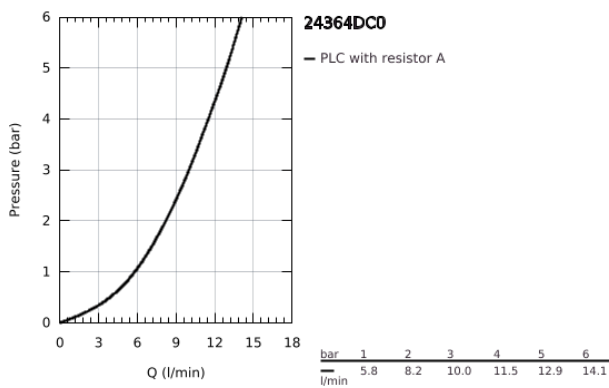

24 364 DC0 ATRIO SINGLE-LEVER BIDET MIXER 1/2"

PRODUCT DESCRIPTION

- Colour: supersteel
- GROHE SilkMove 28 mm ceramic cartridge
- with temperature limiter
- GROHE LongLife finish
- rapid installation system
- tubular C-spout with ball-joint mousseur
- pop-up waste set 1 1/4"
- flexible connection hoses

24 364 DC0 ATRIO SINGLE-LEVER BIDET MIXER 1/2"

SPARE PARTS, October 2021 – now

- 1: Pop-up rod (Spare part-nr. 65196DC0)
- 2: Cartridge (Spare part-nr. 46963000)
- 3: Fitting ring (Spare part-nr. 07419000)
- 4: Mousseur (Spare part-nr. 06574DC0)
- 5: Shank fastening assembly (Spare part-nr. 48409000)
- 6: Waste set 1 1/4" (Spare part-nr. 28910DC0)
- 6.1: Plug (Spare part-nr. 07182DC0)
- 6.2: Eccentric rod (Spare part-nr. 07052000)
- 7: Eccentric rod (Spare part-nr. 07341000)*
- * Optional accessories