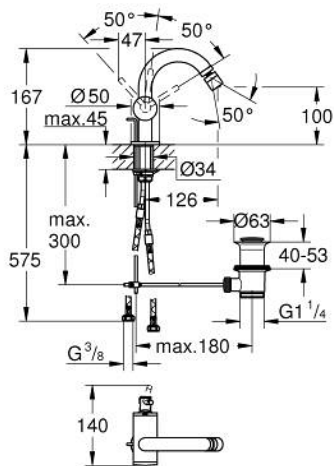

24 364 DC0 ATRIO SINGLE-LEVER BIDET MIXER 1/2"

PRODUCT DESCRIPTION

- Colour: supersteel
- GROHE SilkMove 28 mm ceramic cartridge
- with temperature limiter
- GROHE LongLife finish
- rapid installation system
- tubular C-spout with ball-joint mousseur
- pop-up waste set 1 1/4"
- flexible connection hoses

24 364 DC0 ATRIO SINGLE-LEVER BIDET MIXER 1/2"

SPARE PARTS, October 2021 – now

- 1: Pop-up rod (Spare part-nr. 65196DC0)
- 2: Cartridge (Spare part-nr. 46963000)
- 3: Fitting ring (Spare part-nr. 07419000)
- 4: Mousseur (Spare part-nr. 06574DC0)
- 5: Shank fastening assembly (Spare part-nr. 48409000)
- 6: Waste set 1 1/4" (Spare part-nr. 28910DC0)
- 6.1: Plug (Spare part-nr. 07182DC0)
- 6.2: Eccentric rod (Spare part-nr. 07052000)
- 7: Eccentric rod (Spare part-nr. 07341000)*
- * Optional accessories