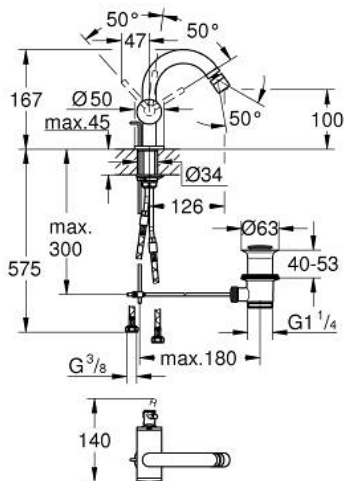

24 364 DA0 ATRIO SINGLE-LEVER BIDET MIXER 1/2"

PRODUCT DESCRIPTION

- Colour: warm sunset
- GROHE SilkMove 28 mm ceramic cartridge
- with temperature limiter
- GROHE LongLife finish
- rapid installation system
- tubular C-spout with ball-joint mousseur
- pop-up waste set 1 1/4"
- flexible connection hoses

24 364 DA0 ATRIO SINGLE-LEVER BIDET MIXER 1/2"

SPARE PARTS, October 2021 – now

- 1: Pop-up rod (Spare part-nr. 65196DA0)
- 2: Cartridge (Spare part-nr. 46963000)
- 3: Fitting ring (Spare part-nr. 07419000)
- 4: Mousseur (Spare part-nr. 06574DA0)
- 5: Shank fastening assembly (Spare part-nr. 48409000)
- 6: Waste set 1 1/4" (Spare part-nr. 28910DA0)
- 6.1: Plug (Spare part-nr. 07182DA0)
- 6.2: Eccentric rod (Spare part-nr. 07052000)
- 7: Eccentric rod (Spare part-nr. 07341000)*
- * Optional accessories