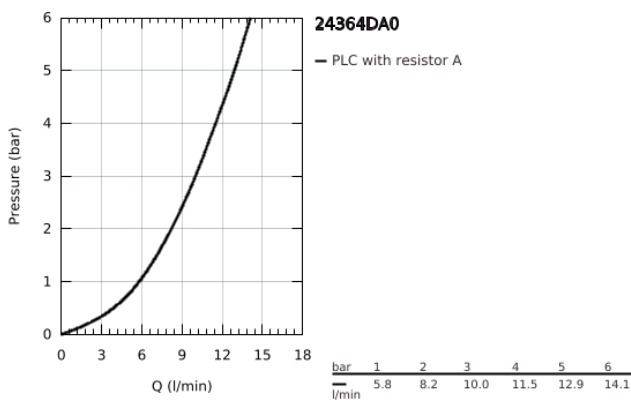

24 364 DA0 ATRIO SINGLE-LEVER BIDET MIXER 1/2"

PRODUCT DESCRIPTION

- Colour: warm sunset
- GROHE SilkMove 28 mm ceramic cartridge
- with temperature limiter
- GROHE LongLife finish
- rapid installation system
- tubular C-spout with ball-joint mousseur
- pop-up waste set 1 1/4"
- flexible connection hoses

24 364 DA0 ATRIO SINGLE-LEVER BIDET MIXER 1/2"

SPARE PARTS, October 2021 – now

- 1: Pop-up rod (Spare part-nr. 65196DA0)
- 2: Cartridge (Spare part-nr. 46963000)
- 3: Fitting ring (Spare part-nr. 07419000)
- 4: Mousseur (Spare part-nr. 06574DA0)
- 5: Shank fastening assembly (Spare part-nr. 48409000)
- 6: Waste set 1 1/4" (Spare part-nr. 28910DA0)
- 6.1: Plug (Spare part-nr. 07182DA0)
- 6.2: Eccentric rod (Spare part-nr. 07052000)
- 7: Eccentric rod (Spare part-nr. 07341000)*
- * Optional accessories