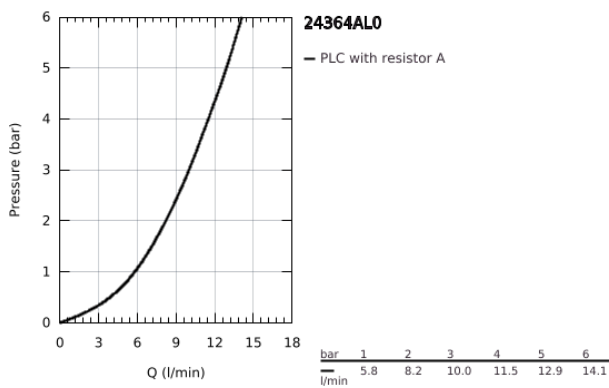

24 364 AL0 ATRIO SINGLE-LEVER BIDET MIXER 1/2"

PRODUCT DESCRIPTION

- Colour: brushed hard graphite
- GROHE SilkMove 28 mm ceramic cartridge
- with temperature limiter
- GROHE LongLife finish
- rapid installation system
- tubular C-spout with ball-joint mousseur
- pop-up waste set 1 1/4"
- flexible connection hoses

24 364 AL0 ATRIO SINGLE-LEVER BIDET MIXER 1/2"

SPARE PARTS, October 2021 – now

- 1: Pop-up rod (Spare part-nr. 65196AL0)
- 2: Cartridge (Spare part-nr. 46963000)
- 3: Fitting ring (Spare part-nr. 07419000)
- 4: Mousseur (Spare part-nr. 06574AL0)
- 5: Shank fastening assembly (Spare part-nr. 48409000)
- 6: Waste set 1 1/4" (Spare part-nr. 28910AL0)
- 6.1: Plug (Spare part-nr. 07182AL0)
- 6.2: Eccentric rod (Spare part-nr. 07052000)
- 7: Eccentric rod (Spare part-nr. 07341000)*
- * Optional accessories