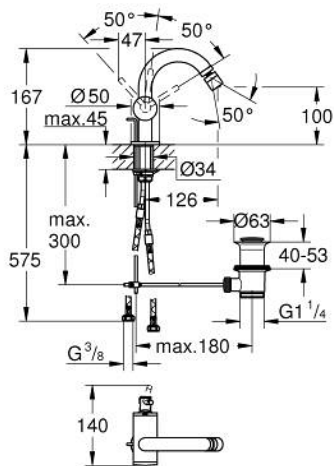

24 364 AL0 ATRIO SINGLE-LEVER BIDET MIXER 1/2"

PRODUCT DESCRIPTION

- Colour: brushed hard graphite
- GROHE SilkMove 28 mm ceramic cartridge
- with temperature limiter
- GROHE LongLife finish
- rapid installation system
- tubular C-spout with ball-joint mousseur
- pop-up waste set 1 1/4"
- flexible connection hoses

24 364 AL0 ATRIO SINGLE-LEVER BIDET MIXER 1/2"

SPARE PARTS, October 2021 – now

- 1: Pop-up rod (Spare part-nr. 65196AL0)
- 2: Cartridge (Spare part-nr. 46963000)
- 3: Fitting ring (Spare part-nr. 07419000)
- 4: Mousseur (Spare part-nr. 06574AL0)
- 5: Shank fastening assembly (Spare part-nr. 48409000)
- 6: Waste set 1 1/4" (Spare part-nr. 28910AL0)
- 6.1: Plug (Spare part-nr. 07182AL0)
- 6.2: Eccentric rod (Spare part-nr. 07052000)
- 7: Eccentric rod (Spare part-nr. 07341000)*
- * Optional accessories