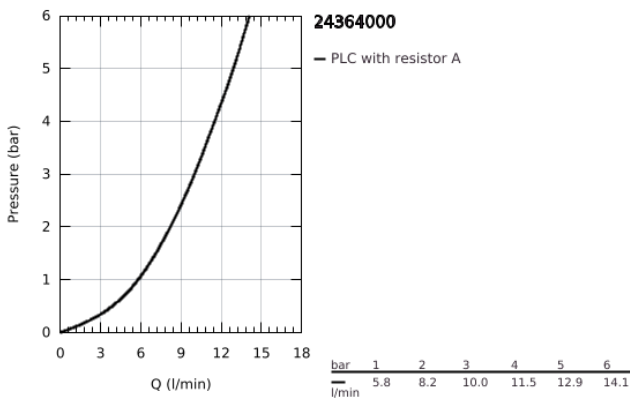

24 364 000 **ATRIO SINGLE-LEVER BIDET MIXER 1/2"**

PRODUCT DESCRIPTION

- Colour: chrome
- GROHE SilkMove 28 mm ceramic cartridge
- with temperature limiter
- GROHE LongLife finish
- tubular C-spout with ball-joint mousseur
- pop-up waste set 1 1/4"
- flexible connection hoses

24 364 000 ATRIO SINGLE-LEVER BIDET MIXER 1/2"

SPARE PARTS, October 2021 – now

- 1: Pop-up rod (Spare part-nr. 65196000)
- 2: Cartridge (Spare part-nr. 46963000)
- 3: Fitting ring (Spare part-nr. 07419000)
- 4: Mousseur (Spare part-nr. 06574000)
- 5: Shank fastening assembly (Spare part-nr. 48409000)
- 6: Waste set 1 1/4" (Spare part-nr. 28910000)
- 6.1: Plug (Spare part-nr. 07182000)
- 6.2: Eccentric rod (Spare part-nr. 07052000)
- 7: Eccentric rod (Spare part-nr. 07341000)*
- * Optional accessories