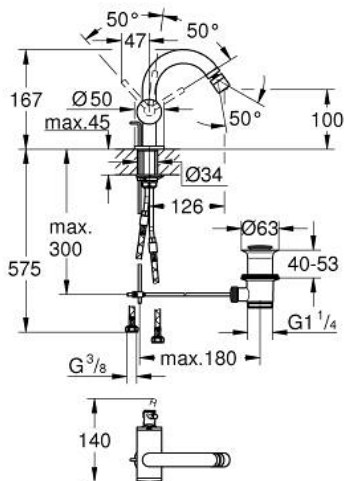

24 364 000 **ATRIO SINGLE-LEVER BIDET MIXER 1/2"**

PRODUCT DESCRIPTION

- Colour: chrome
- GROHE SilkMove 28 mm ceramic cartridge
- with temperature limiter
- GROHE LongLife finish
- tubular C-spout with ball-joint mousseur
- pop-up waste set 1 1/4"
- flexible connection hoses

24 364 000 ATRIO SINGLE-LEVER BIDET MIXER 1/2"

SPARE PARTS, October 2021 – now

- 1: Pop-up rod (Spare part-nr. 65196000)
- 2: Cartridge (Spare part-nr. 46963000)
- 3: Fitting ring (Spare part-nr. 07419000)
- 4: Mousseur (Spare part-nr. 06574000)
- 5: Shank fastening assembly (Spare part-nr. 48409000)
- 6: Waste set 1 1/4" (Spare part-nr. 28910000)
- 6.1: Plug (Spare part-nr. 07182000)
- 6.2: Eccentric rod (Spare part-nr. 07052000)
- 7: Eccentric rod (Spare part-nr. 07341000)*
- * Optional accessories