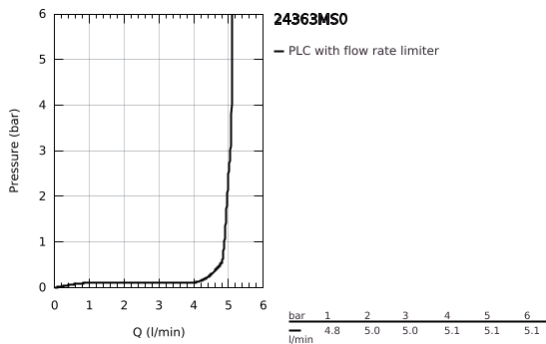

24 363 MS0 **ATRIO SINGLE-LEVER BASIN MIXER 1/2"**
M-SIZE

PRODUCT DESCRIPTION

- Colour: satin steel
- GROHE SilkMove 28 mm ceramic cartridge
- with temperature limiter
- GROHE LongLife finish
- GROHE EcoJoy - less water, perfect flow
- maximum flow rate (at 3 bar): 5 l/min
- swivel tubular C-spout with mousseur
- stop limiter
- adjustable swivel area 0° / 150° / 360°
- Push-open waste set 1 1/4"
- flexible connection hoses

24 363 MS0 **ATRIO SINGLE-LEVER BASIN MIXER 1/2"**
M-SIZE

SPARE PARTS, October 2022 – now

- 1: Safety ring (Spare part-nr. 4826600M)
- 2: Flow straightener (Spare part-nr. 48408000)
- 3: Sealing washer (Spare part-nr. 0128500M)
- 4: Fitting ring (Spare part-nr. 07419000)
- 5: Cartridge (Spare part-nr. 46963000)
- 6: Shank fastening assembly (Spare part-nr. 48384000)
- 7: Waste set with push-open plug (Spare part-nr. 65807MS0)