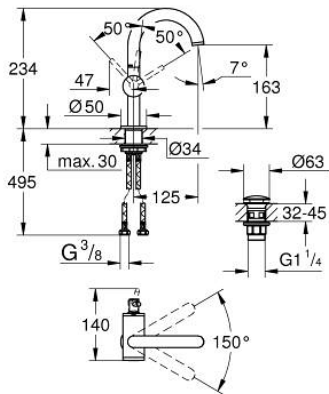

24 363 MS0 **ATRIO SINGLE-LEVER BASIN MIXER 1/2"**
M-SIZE

PRODUCT DESCRIPTION

- Colour: satin steel
- GROHE SilkMove 28 mm ceramic cartridge
- with temperature limiter
- GROHE LongLife finish
- GROHE EcoJoy - less water, perfect flow
- maximum flow rate (at 3 bar): 5 l/min
- swivel tubular C-spout with mousseur
- stop limiter
- adjustable swivel area 0° / 150° / 360°
- Push-open waste set 1 1/4"
- flexible connection hoses

24 363 MS0 **ATRIO SINGLE-LEVER BASIN MIXER 1/2"**
M-SIZE

SPARE PARTS, October 2022 – now

- 1: Safety ring (Spare part-nr. 4826600M)
- 2: Flow straightener (Spare part-nr. 48408000)
- 3: Sealing washer (Spare part-nr. 0128500M)
- 4: Fitting ring (Spare part-nr. 07419000)
- 5: Cartridge (Spare part-nr. 46963000)
- 6: Shank fastening assembly (Spare part-nr. 48384000)
- 7: Waste set with push-open plug (Spare part-nr. 65807MS0)