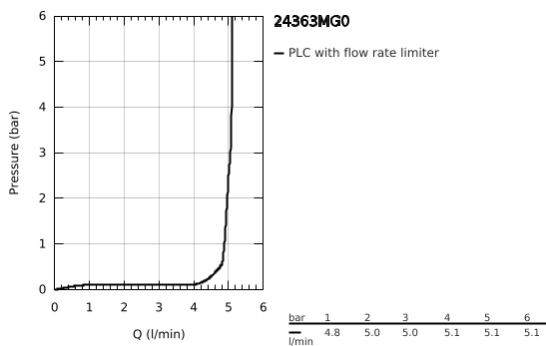

24 363 MG0 **ATRIO SINGLE-LEVER BASIN MIXER 1/2"**
M-SIZE

PRODUCT DESCRIPTION

- Colour: satin graphite
- GROHE SilkMove 28 mm ceramic cartridge
- with temperature limiter
- GROHE LongLife finish
- GROHE EcoJoy - less water, perfect flow
- maximum flow rate (at 3 bar): 5 l/min
- swivel tubular C-spout with mousseur
- stop limiter
- adjustable swivel area 0° / 150° / 360°
- Push-open waste set 1 1/4"
- flexible connection hoses

24 363 MG0 ATRIO SINGLE-LEVER BASIN MIXER 1/2" M-SIZE

SPARE PARTS, October 2022 – now

- 1: Safety ring (Spare part-nr. 4826600M)
- 2: Flow straightener (Spare part-nr. 48408000)
- 3: Sealing washer (Spare part-nr. 0128500M)
- 4: Fitting ring (Spare part-nr. 07419000)
- 5: Cartridge (Spare part-nr. 46963000)
- 6: Shank fastening assembly (Spare part-nr. 48384000)
- 7: Waste set with push-open plug (Spare part-nr. 65807MG0)