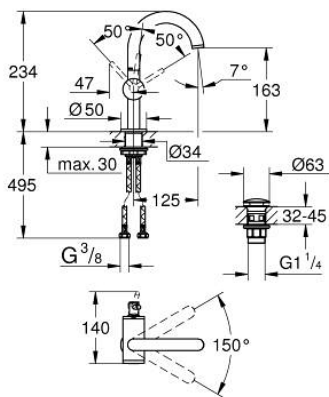

24 363 MG0 **ATRIO SINGLE-LEVER BASIN MIXER 1/2"**
M-SIZE

PRODUCT DESCRIPTION

- Colour: satin graphite
- GROHE SilkMove 28 mm ceramic cartridge
- with temperature limiter
- GROHE LongLife finish
- GROHE EcoJoy - less water, perfect flow
- maximum flow rate (at 3 bar): 5 l/min
- swivel tubular C-spout with mousseur
- stop limiter
- adjustable swivel area 0° / 150° / 360°
- Push-open waste set 1 1/4"
- flexible connection hoses

24 363 MG0 ATRIO SINGLE-LEVER BASIN MIXER 1/2" M-SIZE

SPARE PARTS, October 2022 – now

- 1: Safety ring (Spare part-nr. 4826600M)
- 2: Flow straightener (Spare part-nr. 48408000)
- 3: Sealing washer (Spare part-nr. 0128500M)
- 4: Fitting ring (Spare part-nr. 07419000)
- 5: Cartridge (Spare part-nr. 46963000)
- 6: Shank fastening assembly (Spare part-nr. 48384000)
- 7: Waste set with push-open plug (Spare part-nr. 65807MG0)