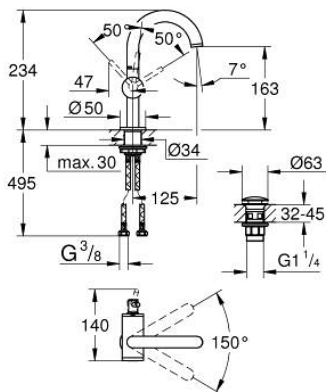

24 363 KF0 **ATRIO SINGLE-LEVER BASIN MIXER 1/2"**
M-SIZE

PRODUCT DESCRIPTION

- Colour: phantom black
- GROHE SilkMove 28 mm ceramic cartridge
- with temperature limiter
- GROHE EcoJoy - less water, perfect flow
- maximum flow rate (at 3 bar): 5 l/min
- swivel tubular C-spout with mousseur
- stop limiter
- adjustable swivel area 0° / 150° / 360°
- Push-open waste set 1 1/4"
- flexible connection hoses

24 363 KF0 **ATRIO SINGLE-LEVER BASIN MIXER 1/2"**
M-SIZE

SPARE PARTS, January 2024 – now

- 1: Safety ring (Spare part-nr. 4826600M)
- 2: Flow straightener (Spare part-nr. 48408000)
- 3: Sealing washer (Spare part-nr. 0128500M)
- 4: Fitting ring (Spare part-nr. 07419000)
- 5: Cartridge (Spare part-nr. 46963000)
- 6: Shank fastening assembly (Spare part-nr. 48384000)
- 7: Waste set with push-open plug (Spare part-nr. 65807KF0)