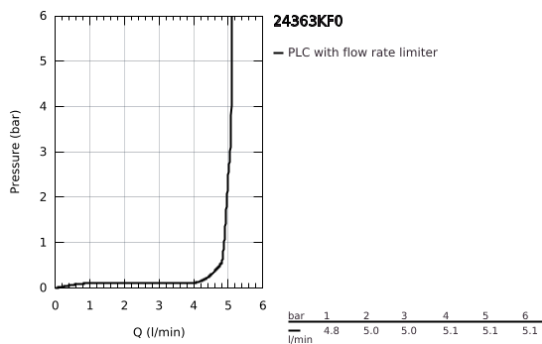

24 363 KF0 **ATRIO SINGLE-LEVER BASIN MIXER 1/2"**
M-SIZE

PRODUCT DESCRIPTION

- Colour: phantom black
- GROHE SilkMove 28 mm ceramic cartridge
- with temperature limiter
- GROHE EcoJoy - less water, perfect flow
- maximum flow rate (at 3 bar): 5 l/min
- swivel tubular C-spout with mousseur
- stop limiter
- adjustable swivel area 0° / 150° / 360°
- Push-open waste set 1 1/4"
- flexible connection hoses

24 363 KF0 **ATRIO SINGLE-LEVER BASIN MIXER 1/2"**
M-SIZE

SPARE PARTS, January 2024 – now

- 1: Safety ring (Spare part-nr. 4826600M)
- 2: Flow straightener (Spare part-nr. 48408000)
- 3: Sealing washer (Spare part-nr. 0128500M)
- 4: Fitting ring (Spare part-nr. 07419000)
- 5: Cartridge (Spare part-nr. 46963000)
- 6: Shank fastening assembly (Spare part-nr. 48384000)
- 7: Waste set with push-open plug (Spare part-nr. 65807KF0)