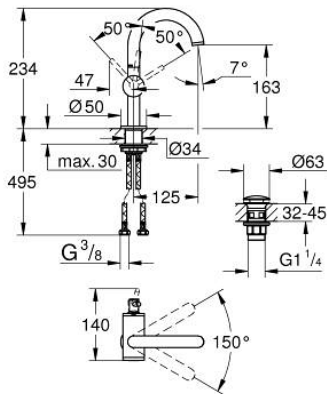

24 363 GN0 **ATRIO SINGLE-LEVER BASIN MIXER 1/2"**
M-SIZE

PRODUCT DESCRIPTION

- Colour: brushed cool sunrise
- GROHE SilkMove 28 mm ceramic cartridge
- with temperature limiter
- GROHE LongLife finish
- GROHE EcoJoy - less water, perfect flow
- maximum flow rate (at 3 bar): 5 l/min
- swivel tubular C-spout with mousseur
- stop limiter
- adjustable swivel area 0° / 150° / 360°
- Push-open waste set 1 1/4"
- flexible connection hoses

24 363 GN0 ATRIO SINGLE-LEVER BASIN MIXER 1/2" M-SIZE

SPARE PARTS, November 2022 – now

- 1: Safety ring (Spare part-nr. 4826600M)
- 2: Flow straightener (Spare part-nr. 48408000)
- 3: Sealing washer (Spare part-nr. 0128500M)
- 4: Fitting ring (Spare part-nr. 07419000)
- 5: Cartridge (Spare part-nr. 46963000)
- 6: Shank fastening assembly (Spare part-nr. 48384000)
- 7: Waste set with push-open plug (Spare part-nr. 65807GN0)