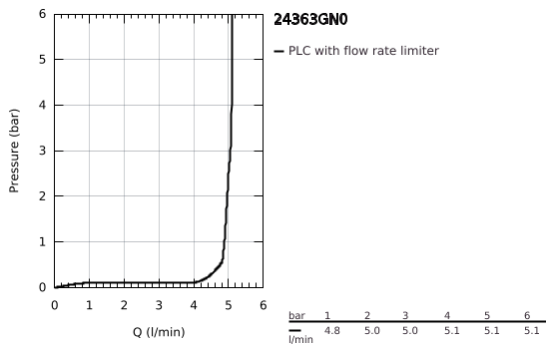

24 363 GN0 **ATRIO SINGLE-LEVER BASIN MIXER 1/2"**
M-SIZE

PRODUCT DESCRIPTION

- Colour: brushed cool sunrise
- GROHE SilkMove 28 mm ceramic cartridge
- with temperature limiter
- GROHE LongLife finish
- GROHE EcoJoy - less water, perfect flow
- maximum flow rate (at 3 bar): 5 l/min
- swivel tubular C-spout with mousseur
- stop limiter
- adjustable swivel area 0° / 150° / 360°
- Push-open waste set 1 1/4"
- flexible connection hoses

24 363 GN0 ATRIO SINGLE-LEVER BASIN MIXER 1/2" M-SIZE

SPARE PARTS, November 2022 – now

- 1: Safety ring (Spare part-nr. 4826600M)
- 2: Flow straightener (Spare part-nr. 48408000)
- 3: Sealing washer (Spare part-nr. 0128500M)
- 4: Fitting ring (Spare part-nr. 07419000)
- 5: Cartridge (Spare part-nr. 46963000)
- 6: Shank fastening assembly (Spare part-nr. 48384000)
- 7: Waste set with push-open plug (Spare part-nr. 65807GN0)