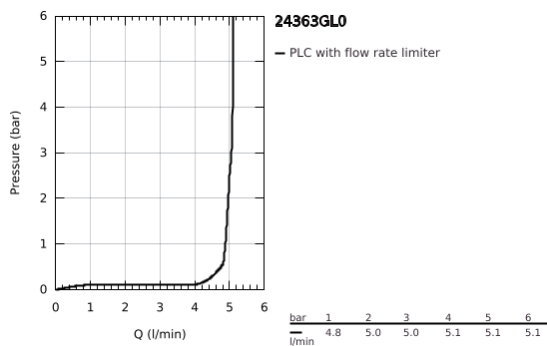

24 363 GL0 **ATRIO SINGLE-LEVER BASIN MIXER 1/2"**  
**M-SIZE**

**PRODUCT DESCRIPTION**

- Colour: cool sunrise
- GROHE SilkMove 28 mm ceramic cartridge
- with temperature limiter
- GROHE LongLife finish
- GROHE EcoJoy - less water, perfect flow
- maximum flow rate (at 3 bar): 5 l/min
- swivel tubular C-spout with mousseur
- stop limiter
- adjustable swivel area 0° / 150° / 360°
- Push-open waste set 1 1/4"
- flexible connection hoses

## 24 363 GL0 ATRIO SINGLE-LEVER BASIN MIXER 1/2" M-SIZE