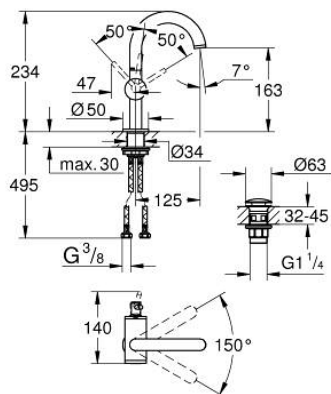

24 363 GL0 **ATRIO SINGLE-LEVER BASIN MIXER 1/2"**  
**M-SIZE**

**PRODUCT DESCRIPTION**

- Colour: cool sunrise
- GROHE SilkMove 28 mm ceramic cartridge
- with temperature limiter
- GROHE LongLife finish
- GROHE EcoJoy - less water, perfect flow
- maximum flow rate (at 3 bar): 5 l/min
- swivel tubular C-spout with mousseur
- stop limiter
- adjustable swivel area 0° / 150° / 360°
- Push-open waste set 1 1/4"
- flexible connection hoses

## 24 363 GL0 ATRIO SINGLE-LEVER BASIN MIXER 1/2" M-SIZE

### SPARE PARTS, October 2021 – now

- 1: Safety ring (Spare part-nr. 4826600M)
- 2: Flow straightener (Spare part-nr. 48408000)
- 3: Sealing washer (Spare part-nr. 0128500M)
- 4: Fitting ring (Spare part-nr. 07419000)
- 5: Cartridge (Spare part-nr. 46963000)
- 6: Shank fastening assembly (Spare part-nr. 48384000)
- 7: Waste set with push-open plug (Spare part-nr. 65807GL0)