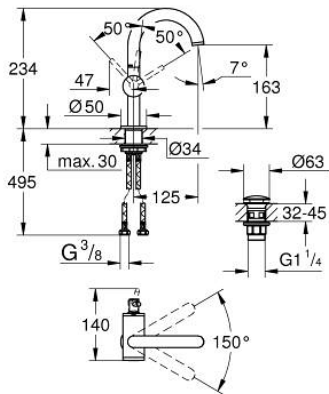

24 363 DL0 **ATRIO SINGLE-LEVER BASIN MIXER 1/2"**  
**M-SIZE**

**PRODUCT DESCRIPTION**

- Colour: brushed warm sunset
- GROHE SilkMove 28 mm ceramic cartridge
- with temperature limiter
- GROHE LongLife finish
- GROHE EcoJoy - less water, perfect flow
- maximum flow rate (at 3 bar): 5 l/min
- swivel tubular C-spout with mousseur
- stop limiter
- adjustable swivel area 0° / 150° / 360°
- Push-open waste set 1 1/4"
- flexible connection hoses

## 24 363 DL0 ATRIO SINGLE-LEVER BASIN MIXER 1/2" M-SIZE

### SPARE PARTS, November 2022 – now

- 1: Safety ring (Spare part-nr. 4826600M)
- 2: Flow straightener (Spare part-nr. 48408000)
- 3: Sealing washer (Spare part-nr. 0128500M)
- 4: Fitting ring (Spare part-nr. 07419000)
- 5: Cartridge (Spare part-nr. 46963000)
- 6: Shank fastening assembly (Spare part-nr. 48384000)
- 7: Waste set with push-open plug (Spare part-nr. 65807DL0)