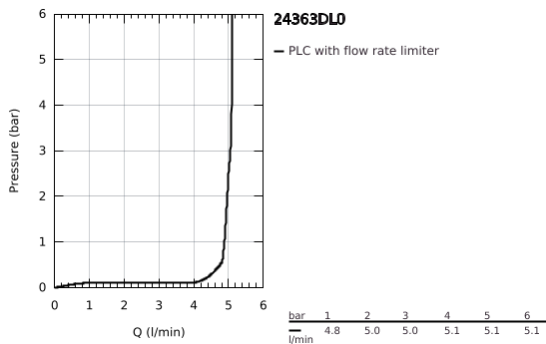

24 363 DL0 **ATRIO SINGLE-LEVER BASIN MIXER 1/2"**  
**M-SIZE**

**PRODUCT DESCRIPTION**

- Colour: brushed warm sunset
- GROHE SilkMove 28 mm ceramic cartridge
- with temperature limiter
- GROHE LongLife finish
- GROHE EcoJoy - less water, perfect flow
- maximum flow rate (at 3 bar): 5 l/min
- swivel tubular C-spout with mousseur
- stop limiter
- adjustable swivel area 0° / 150° / 360°
- Push-open waste set 1 1/4"
- flexible connection hoses

## 24 363 DL0 ATRIO SINGLE-LEVER BASIN MIXER 1/2" M-SIZE