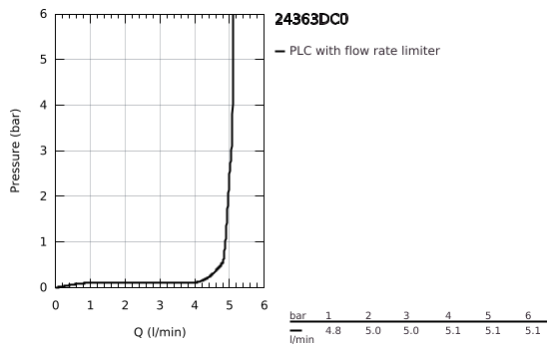

24 363 DC0 ATRIO SINGLE-LEVER BASIN MIXER 1/2" M-SIZE

PRODUCT DESCRIPTION

- Colour: supersteel
- GROHE SilkMove 28 mm ceramic cartridge
- with temperature limiter
- GROHE LongLife finish
- 5.7 l/min laminar mousseur
- maximum flow rate (at 3 bar): 5 l/min
- swivel tubular C-spout with mousseur
- stop limiter
- adjustable swivel area 0° / 150° / 360°
- Push-open waste set 1 1/4"
- flexible connection hoses

24 363 DC0 ATRIO SINGLE-LEVER BASIN MIXER 1/2" M-SIZE

SPARE PARTS, October 2021 – now

- 1: Safety ring (Spare part-nr. 4826600M)
- 2: Flow straightener (Spare part-nr. 48408000)
- 3: Sealing washer (Spare part-nr. 0128500M)
- 4: Fitting ring (Spare part-nr. 07419000)
- 5: Cartridge (Spare part-nr. 46963000)
- 6: Shank fastening assembly (Spare part-nr. 48384000)
- 7: Waste set with push-open plug (Spare part-nr. 65807DC0)