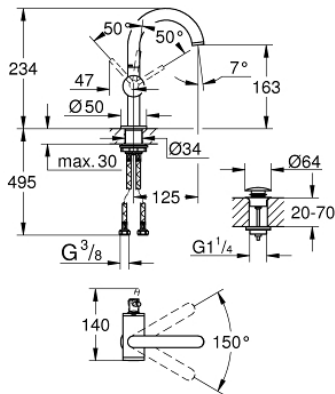

24 363 DC0 **ATRIO SINGLE-LEVER BASIN MIXER 1/2"**
M-SIZE

PRODUCT DESCRIPTION

- Colour: supersteel
- GROHE SilkMove 28 mm ceramic cartridge
- with temperature limiter
- GROHE LongLife finish
- 5.7 l/min laminar mousseur
- maximum flow rate (at 3 bar): 5 l/min
- swivel tubular C-spout with mousseur
- stop limiter
- adjustable swivel area 0° / 150° / 360°
- Push-open waste set 1 1/4"
- flexible connection hoses

24 363 DC0 ATRIO SINGLE-LEVER BASIN MIXER 1/2" M-SIZE

SPARE PARTS, October 2021 – now

- 1: Safety ring (Spare part-nr. 4826600M)
- 2: Flow straightener (Spare part-nr. 48408000)
- 3: Sealing washer (Spare part-nr. 0128500M)
- 4: Fitting ring (Spare part-nr. 07419000)
- 5: Cartridge (Spare part-nr. 46963000)
- 6: Shank fastening assembly (Spare part-nr. 48384000)
- 7: Waste set with push-open plug (Spare part-nr. 65807DC0)