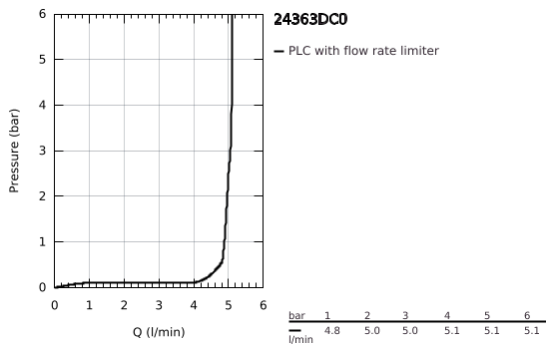

24 363 DC0 **ATRIO SINGLE-LEVER BASIN MIXER 1/2"**
M-SIZE

PRODUCT DESCRIPTION

- Colour: supersteel
- GROHE SilkMove 28 mm ceramic cartridge
- with temperature limiter
- GROHE LongLife finish
- 5.7 l/min laminar mousseur
- maximum flow rate (at 3 bar): 5 l/min
- swivel tubular C-spout with mousseur
- stop limiter
- adjustable swivel area 0° / 150° / 360°
- Push-open waste set 1 1/4"
- flexible connection hoses

24 363 DC0 ATRIO SINGLE-LEVER BASIN MIXER 1/2" M-SIZE

SPARE PARTS, October 2021 – now

- 1: Safety ring (Spare part-nr. 4826600M)
- 2: Flow straightener (Spare part-nr. 48408000)
- 3: Sealing washer (Spare part-nr. 0128500M)
- 4: Fitting ring (Spare part-nr. 07419000)
- 5: Cartridge (Spare part-nr. 46963000)
- 6: Shank fastening assembly (Spare part-nr. 48384000)
- 7: Waste set with push-open plug (Spare part-nr. 65807DC0)