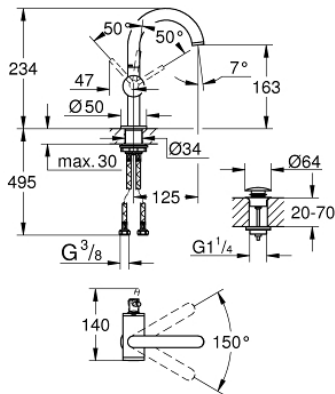

24 363 DC0 ATRIO SINGLE-LEVER BASIN MIXER 1/2" M-SIZE

PRODUCT DESCRIPTION

- Colour: supersteel
- GROHE SilkMove 28 mm ceramic cartridge
- with temperature limiter
- GROHE LongLife finish
- 5.7 l/min laminar mousseur
- maximum flow rate (at 3 bar): 5 l/min
- swivel tubular C-spout with mousseur
- stop limiter
- adjustable swivel area 0° / 150° / 360°
- Push-open waste set 1 1/4"
- flexible connection hoses

24 363 DC0 ATRIO SINGLE-LEVER BASIN MIXER 1/2" M-SIZE

SPARE PARTS, October 2021 – now

- 1: Safety ring (Spare part-nr. 4826600M)
- 2: Flow straightener (Spare part-nr. 48408000)
- 3: Sealing washer (Spare part-nr. 0128500M)
- 4: Fitting ring (Spare part-nr. 07419000)
- 5: Cartridge (Spare part-nr. 46963000)
- 6: Shank fastening assembly (Spare part-nr. 48384000)
- 7: Waste set with push-open plug (Spare part-nr. 65807DC0)