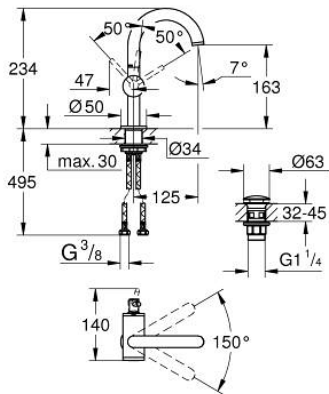

24 363 DA0 **ATRIO SINGLE-LEVER BASIN MIXER 1/2"**
M-SIZE

PRODUCT DESCRIPTION

- Colour: warm sunset
- GROHE SilkMove 28 mm ceramic cartridge
- with temperature limiter
- GROHE LongLife finish
- GROHE EcoJoy - less water, perfect flow
- maximum flow rate (at 3 bar): 5 l/min
- swivel tubular C-spout with mousseur
- stop limiter
- adjustable swivel area 0° / 150° / 360°
- Push-open waste set 1 1/4"
- flexible connection hoses

24 363 DA0 **ATRIO SINGLE-LEVER BASIN MIXER 1/2"**
M-SIZE

SPARE PARTS, October 2021 – now

- 1: Safety ring (Spare part-nr. 4826600M)
- 2: Flow straightener (Spare part-nr. 48408000)
- 3: Sealing washer (Spare part-nr. 0128500M)
- 4: Fitting ring (Spare part-nr. 07419000)
- 5: Cartridge (Spare part-nr. 46963000)
- 6: Shank fastening assembly (Spare part-nr. 48384000)
- 7: Waste set with push-open plug (Spare part-nr. 65807DA0)