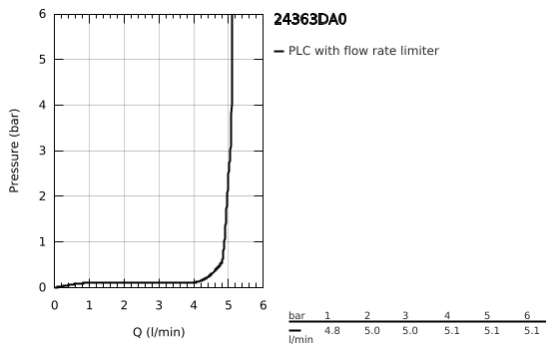

24 363 DA0 **ATRIO SINGLE-LEVER BASIN MIXER 1/2"**
M-SIZE

PRODUCT DESCRIPTION

- Colour: warm sunset
- GROHE SilkMove 28 mm ceramic cartridge
- with temperature limiter
- GROHE LongLife finish
- GROHE EcoJoy - less water, perfect flow
- maximum flow rate (at 3 bar): 5 l/min
- swivel tubular C-spout with mousseur
- stop limiter
- adjustable swivel area 0° / 150° / 360°
- Push-open waste set 1 1/4"
- flexible connection hoses

24 363 DA0 **ATRIO SINGLE-LEVER BASIN MIXER 1/2"**
M-SIZE

SPARE PARTS, October 2021 – now

- 1: Safety ring (Spare part-nr. 4826600M)
- 2: Flow straightener (Spare part-nr. 48408000)
- 3: Sealing washer (Spare part-nr. 0128500M)
- 4: Fitting ring (Spare part-nr. 07419000)
- 5: Cartridge (Spare part-nr. 46963000)
- 6: Shank fastening assembly (Spare part-nr. 48384000)
- 7: Waste set with push-open plug (Spare part-nr. 65807DA0)