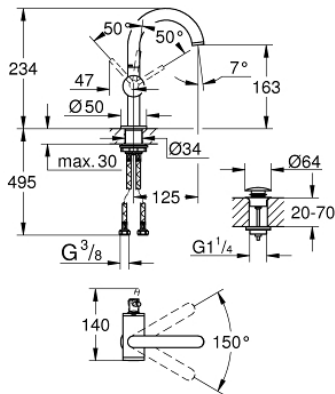

## 24 363 AL0 ATRIO SINGLE-LEVER BASIN MIXER 1/2" M-SIZE

### PRODUCT DESCRIPTION

- Colour: brushed hard graphite
- GROHE SilkMove 28 mm ceramic cartridge
- with temperature limiter
- GROHE LongLife finish
- GROHE EcoJoy - less water, perfect flow
- maximum flow rate (at 3 bar): 5 l/min
- swivel tubular C-spout with mousseur
- stop limiter
- adjustable swivel area 0° / 150° / 360°
- Push-open waste set 1 1/4"
- flexible connection hoses

### SPARE PARTS, October 2021 – now

- 1: Safety ring (Spare part-nr. 4826600M)
- 2: Flow straightener (Spare part-nr. 48408000)
- 3: Sealing washer (Spare part-nr. 0128500M)
- 4: Fitting ring (Spare part-nr. 07419000)
- 5: Cartridge (Spare part-nr. 46963000)
- 6: Shank fastening assembly (Spare part-nr. 48384000)
- 7: Waste set with push-open plug (Spare part-nr. 65807AL0)