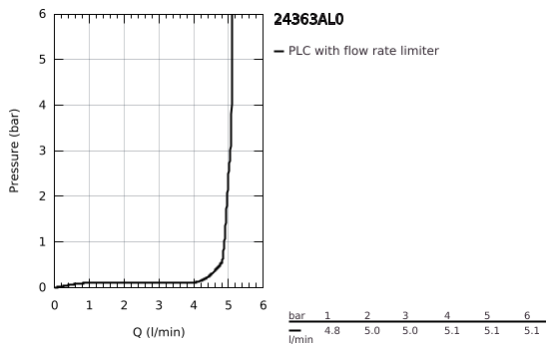

## 24 363 AL0 ATRIO SINGLE-LEVER BASIN MIXER 1/2" M-SIZE

### PRODUCT DESCRIPTION

- Colour: brushed hard graphite
- GROHE SilkMove 28 mm ceramic cartridge
- with temperature limiter
- GROHE LongLife finish
- GROHE EcoJoy - less water, perfect flow
- maximum flow rate (at 3 bar): 5 l/min
- swivel tubular C-spout with mousseur
- stop limiter
- adjustable swivel area 0° / 150° / 360°
- Push-open waste set 1 1/4"
- flexible connection hoses