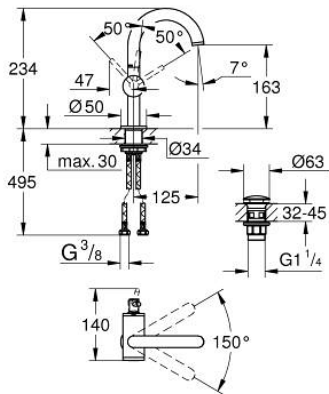

24 363 000 **ATRIO SINGLE-LEVER BASIN MIXER 1/2"**  
**M-SIZE**

**PRODUCT DESCRIPTION**

- Colour: chrome
- GROHE SilkMove 28 mm ceramic cartridge
- with temperature limiter
- GROHE LongLife finish
- GROHE EcoJoy - less water, perfect flow
- maximum flow rate (at 3 bar): 5 l/min
- swivel tubular C-spout with mousseur
- stop limiter
- adjustable swivel area 0° / 150° / 360°
- Push-open waste set 1 1/4"
- flexible connection hoses

24 363 000 **ATRIO SINGLE-LEVER BASIN MIXER 1/2"**  
**M-SIZE**

**SPARE PARTS**, October 2021 – now

- 1: Safety ring (Spare part-nr. 4826600M)
- 2: Flow straightener (Spare part-nr. 48408000)
- 3: Sealing washer (Spare part-nr. 0128500M)
- 4: Fitting ring (Spare part-nr. 07419000)
- 5: Cartridge (Spare part-nr. 46963000)
- 6: Shank fastening assembly (Spare part-nr. 48384000)
- 7: Waste set with push-open plug (Spare part-nr. 65807000)