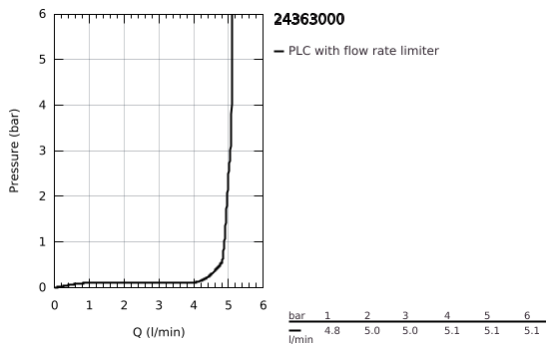

24 363 000 **ATRIO SINGLE-LEVER BASIN MIXER 1/2"**  
**M-SIZE**

**PRODUCT DESCRIPTION**

- Colour: chrome
- GROHE SilkMove 28 mm ceramic cartridge
- with temperature limiter
- GROHE LongLife finish
- GROHE EcoJoy - less water, perfect flow
- maximum flow rate (at 3 bar): 5 l/min
- swivel tubular C-spout with mousseur
- stop limiter
- adjustable swivel area 0° / 150° / 360°
- Push-open waste set 1 1/4"
- flexible connection hoses

24 363 000 **ATRIO SINGLE-LEVER BASIN MIXER 1/2"**  
**M-SIZE**

**SPARE PARTS**, October 2021 – now

- 1: Safety ring (Spare part-nr. 4826600M)
- 2: Flow straightener (Spare part-nr. 48408000)
- 3: Sealing washer (Spare part-nr. 0128500M)
- 4: Fitting ring (Spare part-nr. 07419000)
- 5: Cartridge (Spare part-nr. 46963000)
- 6: Shank fastening assembly (Spare part-nr. 48384000)
- 7: Waste set with push-open plug (Spare part-nr. 65807000)