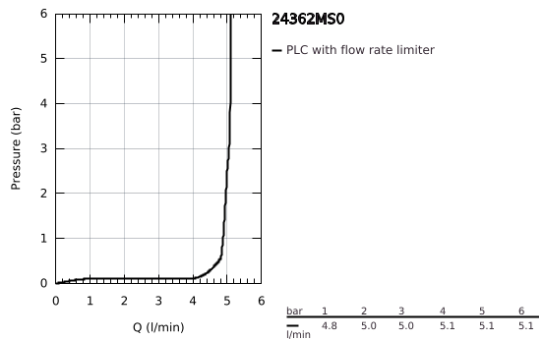

24 362 MS0 **ATRIO SINGLE-LEVER BASIN MIXER 1/2"**  
**L-SIZE**

**PRODUCT DESCRIPTION**

- Colour: satin steel
- GROHE SilkMove 28 mm ceramic cartridge
- with temperature limiter
- GROHE LongLife finish
- GROHE EcoJoy - less water, perfect flow
- maximum flow rate (at 3 bar): 5 l/min
- swivel tubular C-spout with mousseur
- stop limiter
- adjustable swivel area 0° / 150° / 360°
- Push-open waste set 1 1/4"
- flexible connection hoses

24 362 MS0 **ATRIO SINGLE-LEVER BASIN MIXER 1/2"**  
**L-SIZE**

**SPARE PARTS**, October 2022 – now

- 1: Safety ring (Spare part-nr. 4826600M)
- 2: Flow straightener (Spare part-nr. 48408000)
- 3: Sealing washer (Spare part-nr. 0128500M)
- 4: Fitting ring (Spare part-nr. 07419000)
- 5: Cartridge (Spare part-nr. 46963000)
- 6: Shank fastening assembly (Spare part-nr. 48384000)
- 7: Waste set with push-open plug (Spare part-nr. 65807MS0)