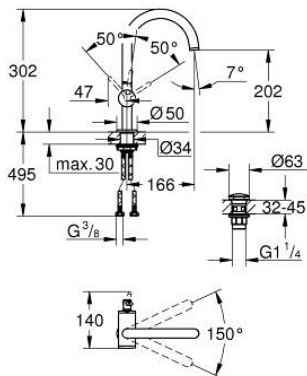

24 362 MS0 **ATRIO SINGLE-LEVER BASIN MIXER 1/2"**  
**L-SIZE**

**PRODUCT DESCRIPTION**

- Colour: satin steel
- GROHE SilkMove 28 mm ceramic cartridge
- with temperature limiter
- GROHE LongLife finish
- GROHE EcoJoy - less water, perfect flow
- maximum flow rate (at 3 bar): 5 l/min
- swivel tubular C-spout with mousseur
- stop limiter
- adjustable swivel area 0° / 150° / 360°
- Push-open waste set 1 1/4"
- flexible connection hoses

24 362 MS0 **ATRIO SINGLE-LEVER BASIN MIXER 1/2"**  
**L-SIZE**

**SPARE PARTS**, October 2022 – now

- 1: Safety ring (Spare part-nr. 4826600M)
- 2: Flow straightener (Spare part-nr. 48408000)
- 3: Sealing washer (Spare part-nr. 0128500M)
- 4: Fitting ring (Spare part-nr. 07419000)
- 5: Cartridge (Spare part-nr. 46963000)
- 6: Shank fastening assembly (Spare part-nr. 48384000)
- 7: Waste set with push-open plug (Spare part-nr. 65807MS0)