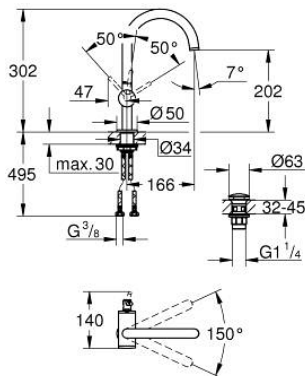

## 24 362 MG0 ATRIO SINGLE-LEVER BASIN MIXER 1/2" L-SIZE

### PRODUCT DESCRIPTION

- Colour: satin graphite
- GROHE SilkMove 28 mm ceramic cartridge
- with temperature limiter
- GROHE LongLife finish
- GROHE EcoJoy - less water, perfect flow
- maximum flow rate (at 3 bar): 5 l/min
- swivel tubular C-spout with mousseur
- stop limiter
- adjustable swivel area 0° / 150° / 360°
- Push-open waste set 1 1/4"
- flexible connection hoses

### SPARE PARTS, October 2022 – now

- 1: Safety ring (Spare part-nr. 4826600M)
- 2: Flow straightener (Spare part-nr. 48408000)
- 3: Sealing washer (Spare part-nr. 0128500M)
- 4: Fitting ring (Spare part-nr. 07419000)
- 5: Cartridge (Spare part-nr. 46963000)
- 6: Shank fastening assembly (Spare part-nr. 48384000)
- 7: Waste set with push-open plug (Spare part-nr. 65807MG0)