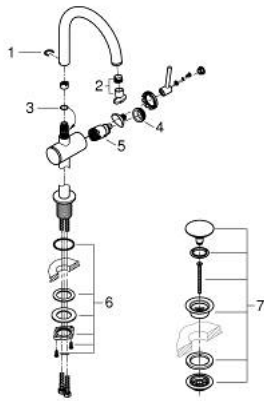

## 24 362 MG0 ATRIO SINGLE-LEVER BASIN MIXER 1/2" L-SIZE

### PRODUCT DESCRIPTION

- Colour: satin graphite
- GROHE SilkMove 28 mm ceramic cartridge
- with temperature limiter
- GROHE LongLife finish
- GROHE EcoJoy - less water, perfect flow
- maximum flow rate (at 3 bar): 5 l/min
- swivel tubular C-spout with mousseur
- stop limiter
- adjustable swivel area 0° / 150° / 360°
- Push-open waste set 1 1/4"
- flexible connection hoses

### SPARE PARTS, October 2022 – now

- 1: Safety ring (Spare part-nr. 4826600M)
- 2: Flow straightener (Spare part-nr. 48408000)
- 3: Sealing washer (Spare part-nr. 0128500M)
- 4: Fitting ring (Spare part-nr. 07419000)
- 5: Cartridge (Spare part-nr. 46963000)
- 6: Shank fastening assembly (Spare part-nr. 48384000)
- 7: Waste set with push-open plug (Spare part-nr. 65807MG0)