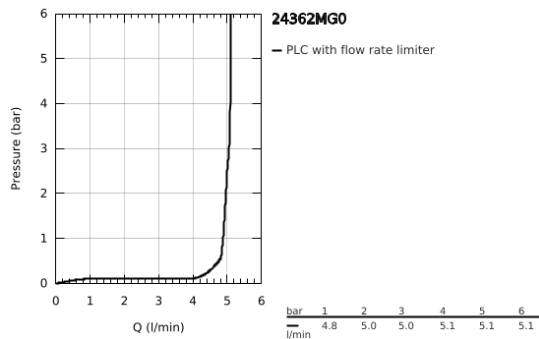

## 24 362 MG0 ATRIO SINGLE-LEVER BASIN MIXER 1/2" L-SIZE

### PRODUCT DESCRIPTION

- Colour: satin graphite
- GROHE SilkMove 28 mm ceramic cartridge
- with temperature limiter
- GROHE LongLife finish
- GROHE EcoJoy - less water, perfect flow
- maximum flow rate (at 3 bar): 5 l/min
- swivel tubular C-spout with mousseur
- stop limiter
- adjustable swivel area 0° / 150° / 360°
- Push-open waste set 1 1/4"
- flexible connection hoses