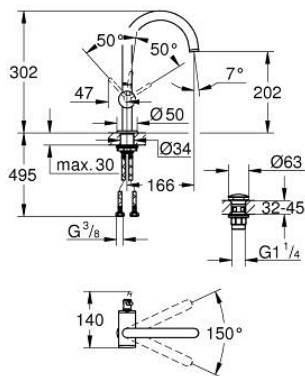

24 362 KF0 **ATRIO SINGLE-LEVER BASIN MIXER 1/2"**  
**L-SIZE**

**PRODUCT DESCRIPTION**

- Colour: phantom black
- GROHE SilkMove 28 mm ceramic cartridge
- with temperature limiter
- GROHE EcoJoy - less water, perfect flow
- maximum flow rate (at 3 bar): 5 l/min
- swivel tubular C-spout with mousseur
- stop limiter
- adjustable swivel area 0° / 150° / 360°
- Push-open waste set 1 1/4"
- flexible connection hoses

24 362 KF0 **ATRIO SINGLE-LEVER BASIN MIXER 1/2"**  
**L-SIZE**

**SPARE PARTS**, January 2024 – now

- 1: Safety ring (Spare part-nr. 4826600M)
- 2: Flow straightener (Spare part-nr. 48408000)
- 3: Sealing washer (Spare part-nr. 0128500M)
- 4: Fitting ring (Spare part-nr. 07419000)
- 5: Cartridge (Spare part-nr. 46963000)
- 6: Shank fastening assembly (Spare part-nr. 48384000)
- 7: Waste set with push-open plug (Spare part-nr. 65807KF0)