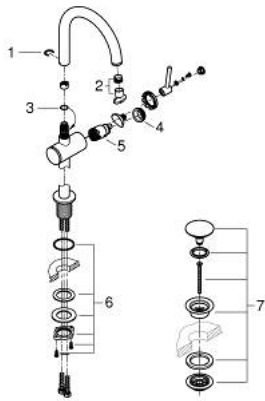

24 362 KF0 **ATRIO SINGLE-LEVER BASIN MIXER 1/2"**  
**L-SIZE**

**PRODUCT DESCRIPTION**

- Colour: phantom black
- GROHE SilkMove 28 mm ceramic cartridge
- with temperature limiter
- GROHE EcoJoy - less water, perfect flow
- maximum flow rate (at 3 bar): 5 l/min
- swivel tubular C-spout with mousseur
- stop limiter
- adjustable swivel area 0° / 150° / 360°
- Push-open waste set 1 1/4"
- flexible connection hoses

24 362 KF0 **ATRIO SINGLE-LEVER BASIN MIXER 1/2"**  
**L-SIZE**

**SPARE PARTS**, January 2024 – now

- 1: Safety ring (Spare part-nr. 4826600M)
- 2: Flow straightener (Spare part-nr. 48408000)
- 3: Sealing washer (Spare part-nr. 0128500M)
- 4: Fitting ring (Spare part-nr. 07419000)
- 5: Cartridge (Spare part-nr. 46963000)
- 6: Shank fastening assembly (Spare part-nr. 48384000)
- 7: Waste set with push-open plug (Spare part-nr. 65807KF0)