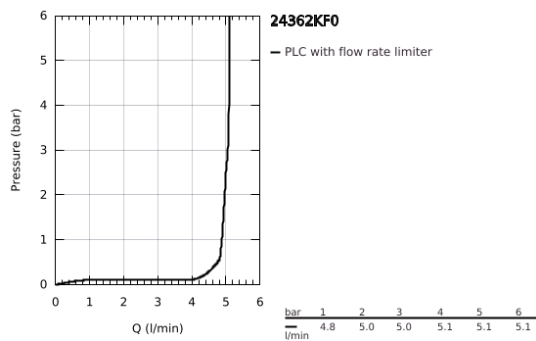

24 362 KF0 **ATRIO SINGLE-LEVER BASIN MIXER 1/2"**  
**L-SIZE**

**PRODUCT DESCRIPTION**

- Colour: phantom black
- GROHE SilkMove 28 mm ceramic cartridge
- with temperature limiter
- GROHE EcoJoy - less water, perfect flow
- maximum flow rate (at 3 bar): 5 l/min
- swivel tubular C-spout with mousseur
- stop limiter
- adjustable swivel area 0° / 150° / 360°
- Push-open waste set 1 1/4"
- flexible connection hoses

24 362 KF0 **ATRIO SINGLE-LEVER BASIN MIXER 1/2"**  
**L-SIZE**

**SPARE PARTS**, January 2024 – now

- 1: Safety ring (Spare part-nr. 4826600M)
- 2: Flow straightener (Spare part-nr. 48408000)
- 3: Sealing washer (Spare part-nr. 0128500M)
- 4: Fitting ring (Spare part-nr. 07419000)
- 5: Cartridge (Spare part-nr. 46963000)
- 6: Shank fastening assembly (Spare part-nr. 48384000)
- 7: Waste set with push-open plug (Spare part-nr. 65807KF0)