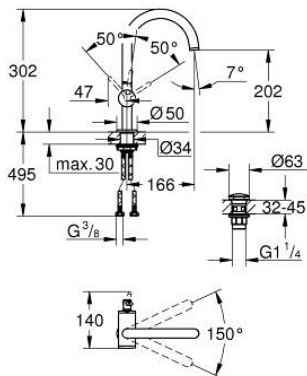

24 362 GN0 **ATRIO SINGLE-LEVER BASIN MIXER 1/2"**  
**L-SIZE**

**PRODUCT DESCRIPTION**

- Colour: brushed cool sunrise
- GROHE SilkMove 28 mm ceramic cartridge
- with temperature limiter
- GROHE LongLife finish
- GROHE EcoJoy - less water, perfect flow
- maximum flow rate (at 3 bar): 5 l/min
- swivel tubular C-spout with mousseur
- stop limiter
- adjustable swivel area 0° / 150° / 360°
- Push-open waste set 1 1/4"
- flexible connection hoses

24 362 GN0 **ATRIO SINGLE-LEVER BASIN MIXER 1/2"**  
**L-SIZE**

**SPARE PARTS**, November 2022 – now

- 1: Safety ring (Spare part-nr. 4826600M)
- 2: Flow straightener (Spare part-nr. 48408000)
- 3: Sealing washer (Spare part-nr. 0128500M)
- 4: Fitting ring (Spare part-nr. 07419000)
- 5: Cartridge (Spare part-nr. 46963000)
- 6: Shank fastening assembly (Spare part-nr. 48384000)
- 7: Waste set with push-open plug (Spare part-nr. 65807GN0)