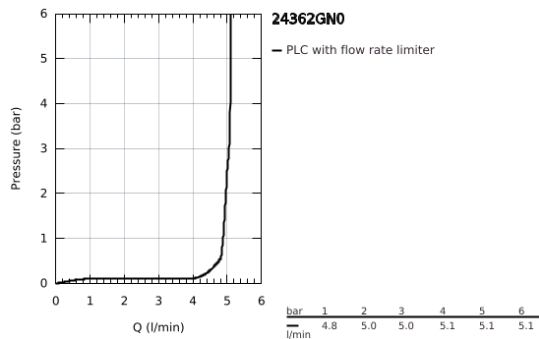

24 362 GN0 **ATRIO SINGLE-LEVER BASIN MIXER 1/2"**  
**L-SIZE**

**PRODUCT DESCRIPTION**

- Colour: brushed cool sunrise
- GROHE SilkMove 28 mm ceramic cartridge
- with temperature limiter
- GROHE LongLife finish
- GROHE EcoJoy - less water, perfect flow
- maximum flow rate (at 3 bar): 5 l/min
- swivel tubular C-spout with mousseur
- stop limiter
- adjustable swivel area 0° / 150° / 360°
- Push-open waste set 1 1/4"
- flexible connection hoses

24 362 GN0 **ATRIO SINGLE-LEVER BASIN MIXER 1/2"**  
**L-SIZE**

**SPARE PARTS**, November 2022 – now

- 1: Safety ring (Spare part-nr. 4826600M)
- 2: Flow straightener (Spare part-nr. 48408000)
- 3: Sealing washer (Spare part-nr. 0128500M)
- 4: Fitting ring (Spare part-nr. 07419000)
- 5: Cartridge (Spare part-nr. 46963000)
- 6: Shank fastening assembly (Spare part-nr. 48384000)
- 7: Waste set with push-open plug (Spare part-nr. 65807GN0)