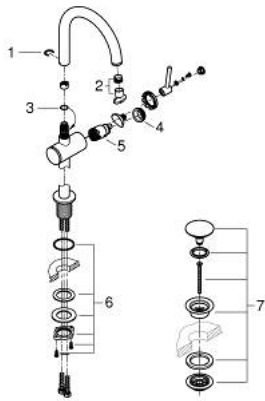

24 362 GN0 **ATRIO SINGLE-LEVER BASIN MIXER 1/2"**  
**L-SIZE**

**PRODUCT DESCRIPTION**

- Colour: brushed cool sunrise
- GROHE SilkMove 28 mm ceramic cartridge
- with temperature limiter
- GROHE LongLife finish
- GROHE EcoJoy - less water, perfect flow
- maximum flow rate (at 3 bar): 5 l/min
- swivel tubular C-spout with mousseur
- stop limiter
- adjustable swivel area 0° / 150° / 360°
- Push-open waste set 1 1/4"
- flexible connection hoses

24 362 GN0 **ATRIO SINGLE-LEVER BASIN MIXER 1/2"**  
**L-SIZE**

**SPARE PARTS**, November 2022 – now

- 1: Safety ring (Spare part-nr. 4826600M)
- 2: Flow straightener (Spare part-nr. 48408000)
- 3: Sealing washer (Spare part-nr. 0128500M)
- 4: Fitting ring (Spare part-nr. 07419000)
- 5: Cartridge (Spare part-nr. 46963000)
- 6: Shank fastening assembly (Spare part-nr. 48384000)
- 7: Waste set with push-open plug (Spare part-nr. 65807GN0)