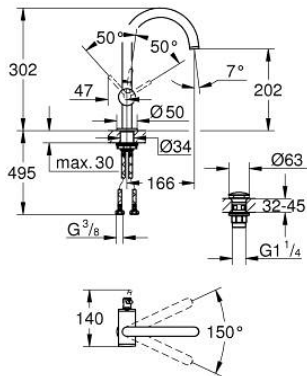

24 362 GL0 **ATRIO SINGLE-LEVER BASIN MIXER 1/2"**
L-SIZE

PRODUCT DESCRIPTION

- Colour: cool sunrise
- GROHE SilkMove 28 mm ceramic cartridge
- with temperature limiter
- GROHE LongLife finish
- GROHE EcoJoy - less water, perfect flow
- maximum flow rate (at 3 bar): 5 l/min
- swivel tubular C-spout with mousseur
- stop limiter
- adjustable swivel area 0° / 150° / 360°
- Push-open waste set 1 1/4"
- flexible connection hoses

24 362 GL0 ATRIO SINGLE-LEVER BASIN MIXER 1/2" L-SIZE

SPARE PARTS, October 2021 – now

- 1: Safety ring (Spare part-nr. 4826600M)
- 2: Flow straightener (Spare part-nr. 48408000)
- 3: Sealing washer (Spare part-nr. 0128500M)
- 4: Fitting ring (Spare part-nr. 07419000)
- 5: Cartridge (Spare part-nr. 46963000)
- 6: Shank fastening assembly (Spare part-nr. 48384000)
- 7: Waste set with push-open plug (Spare part-nr. 65807GL0)