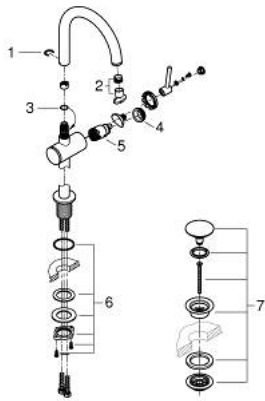

24 362 GL0 **ATRIO SINGLE-LEVER BASIN MIXER 1/2"**
L-SIZE

PRODUCT DESCRIPTION

- Colour: cool sunrise
- GROHE SilkMove 28 mm ceramic cartridge
- with temperature limiter
- GROHE LongLife finish
- GROHE EcoJoy - less water, perfect flow
- maximum flow rate (at 3 bar): 5 l/min
- swivel tubular C-spout with mousseur
- stop limiter
- adjustable swivel area 0° / 150° / 360°
- Push-open waste set 1 1/4"
- flexible connection hoses

24 362 GL0 ATRIO SINGLE-LEVER BASIN MIXER 1/2" L-SIZE

SPARE PARTS, October 2021 – now

- 1: Safety ring (Spare part-nr. 4826600M)
- 2: Flow straightener (Spare part-nr. 48408000)
- 3: Sealing washer (Spare part-nr. 0128500M)
- 4: Fitting ring (Spare part-nr. 07419000)
- 5: Cartridge (Spare part-nr. 46963000)
- 6: Shank fastening assembly (Spare part-nr. 48384000)
- 7: Waste set with push-open plug (Spare part-nr. 65807GL0)