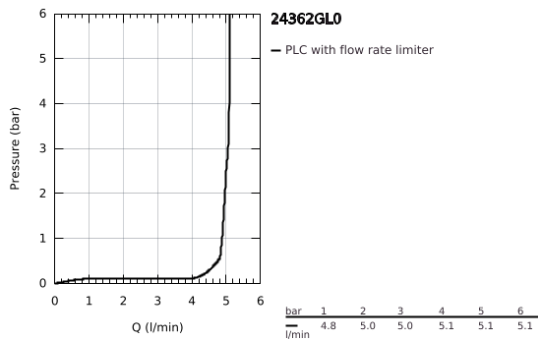

24 362 GL0 **ATRIO SINGLE-LEVER BASIN MIXER 1/2"**
L-SIZE

PRODUCT DESCRIPTION

- Colour: cool sunrise
- GROHE SilkMove 28 mm ceramic cartridge
- with temperature limiter
- GROHE LongLife finish
- GROHE EcoJoy - less water, perfect flow
- maximum flow rate (at 3 bar): 5 l/min
- swivel tubular C-spout with mousseur
- stop limiter
- adjustable swivel area 0° / 150° / 360°
- Push-open waste set 1 1/4"
- flexible connection hoses

24 362 GL0 ATRIO SINGLE-LEVER BASIN MIXER 1/2" L-SIZE

SPARE PARTS, October 2021 – now

- 1: Safety ring (Spare part-nr. 4826600M)
- 2: Flow straightener (Spare part-nr. 48408000)
- 3: Sealing washer (Spare part-nr. 0128500M)
- 4: Fitting ring (Spare part-nr. 07419000)
- 5: Cartridge (Spare part-nr. 46963000)
- 6: Shank fastening assembly (Spare part-nr. 48384000)
- 7: Waste set with push-open plug (Spare part-nr. 65807GL0)