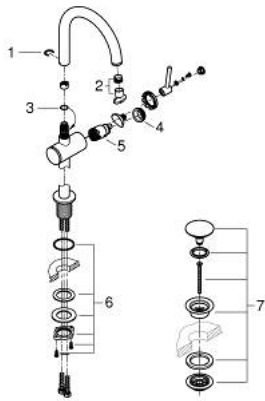

24 362 DL0 **ATRIO SINGLE-LEVER BASIN MIXER 1/2"**
L-SIZE

PRODUCT DESCRIPTION

- Colour: brushed warm sunset
- GROHE SilkMove 28 mm ceramic cartridge
- with temperature limiter
- GROHE LongLife finish
- GROHE EcoJoy - less water, perfect flow
- maximum flow rate (at 3 bar): 5 l/min
- swivel tubular C-spout with mousseur
- stop limiter
- adjustable swivel area 0° / 150° / 360°
- Push-open waste set 1 1/4"
- flexible connection hoses

24 362 DL0 ATRIO SINGLE-LEVER BASIN MIXER 1/2" L-SIZE

SPARE PARTS, November 2022 – now

- 1: Safety ring (Spare part-nr. 4826600M)
- 2: Flow straightener (Spare part-nr. 48408000)
- 3: Sealing washer (Spare part-nr. 0128500M)
- 4: Fitting ring (Spare part-nr. 07419000)
- 5: Cartridge (Spare part-nr. 46963000)
- 6: Shank fastening assembly (Spare part-nr. 48384000)
- 7: Waste set with push-open plug (Spare part-nr. 65807DL0)