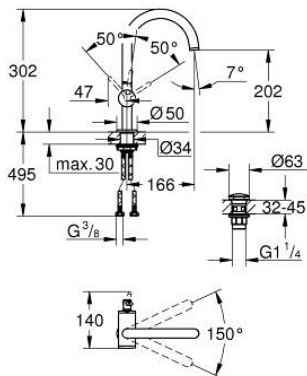

24 362 DL0 **ATRIO SINGLE-LEVER BASIN MIXER 1/2"**
L-SIZE

PRODUCT DESCRIPTION

- Colour: brushed warm sunset
- GROHE SilkMove 28 mm ceramic cartridge
- with temperature limiter
- GROHE LongLife finish
- GROHE EcoJoy - less water, perfect flow
- maximum flow rate (at 3 bar): 5 l/min
- swivel tubular C-spout with mousseur
- stop limiter
- adjustable swivel area 0° / 150° / 360°
- Push-open waste set 1 1/4"
- flexible connection hoses

24 362 DL0 ATRIO SINGLE-LEVER BASIN MIXER 1/2" L-SIZE

SPARE PARTS, November 2022 – now

- 1: Safety ring (Spare part-nr. 4826600M)
- 2: Flow straightener (Spare part-nr. 48408000)
- 3: Sealing washer (Spare part-nr. 0128500M)
- 4: Fitting ring (Spare part-nr. 07419000)
- 5: Cartridge (Spare part-nr. 46963000)
- 6: Shank fastening assembly (Spare part-nr. 48384000)
- 7: Waste set with push-open plug (Spare part-nr. 65807DL0)