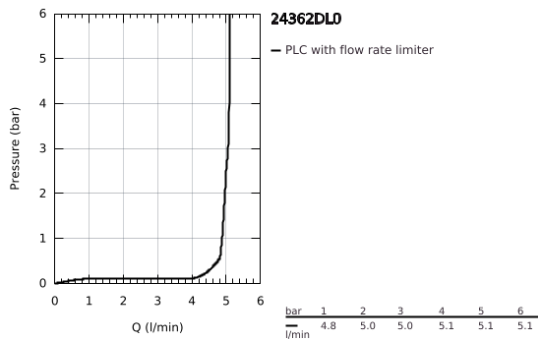

24 362 DL0 **ATRIO SINGLE-LEVER BASIN MIXER 1/2"**
L-SIZE

PRODUCT DESCRIPTION

- Colour: brushed warm sunset
- GROHE SilkMove 28 mm ceramic cartridge
- with temperature limiter
- GROHE LongLife finish
- GROHE EcoJoy - less water, perfect flow
- maximum flow rate (at 3 bar): 5 l/min
- swivel tubular C-spout with mousseur
- stop limiter
- adjustable swivel area 0° / 150° / 360°
- Push-open waste set 1 1/4"
- flexible connection hoses

24 362 DL0 ATRIO SINGLE-LEVER BASIN MIXER 1/2" L-SIZE

SPARE PARTS, November 2022 – now

- 1: Safety ring (Spare part-nr. 4826600M)
- 2: Flow straightener (Spare part-nr. 48408000)
- 3: Sealing washer (Spare part-nr. 0128500M)
- 4: Fitting ring (Spare part-nr. 07419000)
- 5: Cartridge (Spare part-nr. 46963000)
- 6: Shank fastening assembly (Spare part-nr. 48384000)
- 7: Waste set with push-open plug (Spare part-nr. 65807DL0)