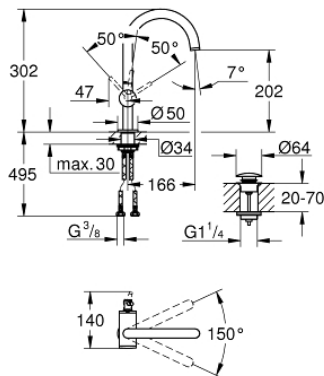

24 362 DC0 **ATRIO SINGLE-LEVER BASIN MIXER 1/2"**
L-SIZE

PRODUCT DESCRIPTION

- Colour: supersteel
- GROHE SilkMove 28 mm ceramic cartridge
- with temperature limiter
- GROHE LongLife finish
- GROHE EcoJoy - less water, perfect flow
- maximum flow rate (at 3 bar): 5 l/min
- swivel tubular C-spout with mousseur
- stop limiter
- adjustable swivel area 0° / 150° / 360°
- Push-open waste set 1 1/4"
- flexible connection hoses

24 362 DC0 **ATRIO SINGLE-LEVER BASIN MIXER 1/2"**
L-SIZE

SPARE PARTS, October 2021 – now

- 1: Safety ring (Spare part-nr. 4826600M)
- 2: Flow straightener (Spare part-nr. 48408000)
- 3: Sealing washer (Spare part-nr. 0128500M)
- 4: Fitting ring (Spare part-nr. 07419000)
- 5: Cartridge (Spare part-nr. 46963000)
- 6: Shank fastening assembly (Spare part-nr. 48384000)
- 7: Waste set with push-open plug (Spare part-nr. 65807DC0)