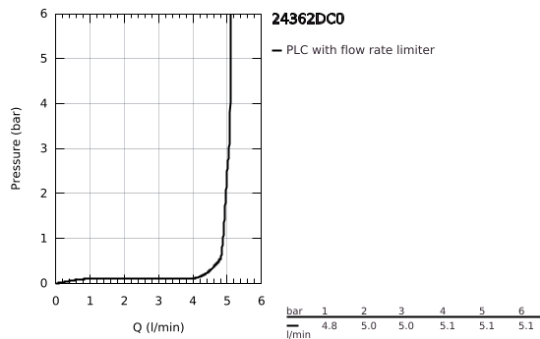

24 362 DC0 **ATRIO SINGLE-LEVER BASIN MIXER 1/2"**
L-SIZE

PRODUCT DESCRIPTION

- Colour: supersteel
- GROHE SilkMove 28 mm ceramic cartridge
- with temperature limiter
- GROHE LongLife finish
- GROHE EcoJoy - less water, perfect flow
- maximum flow rate (at 3 bar): 5 l/min
- swivel tubular C-spout with mousseur
- stop limiter
- adjustable swivel area 0° / 150° / 360°
- Push-open waste set 1 1/4"
- flexible connection hoses

24 362 DC0 **ATRIO SINGLE-LEVER BASIN MIXER 1/2"**
L-SIZE

SPARE PARTS, October 2021 – now

- 1: Safety ring (Spare part-nr. 4826600M)
- 2: Flow straightener (Spare part-nr. 48408000)
- 3: Sealing washer (Spare part-nr. 0128500M)
- 4: Fitting ring (Spare part-nr. 07419000)
- 5: Cartridge (Spare part-nr. 46963000)
- 6: Shank fastening assembly (Spare part-nr. 48384000)
- 7: Waste set with push-open plug (Spare part-nr. 65807DC0)