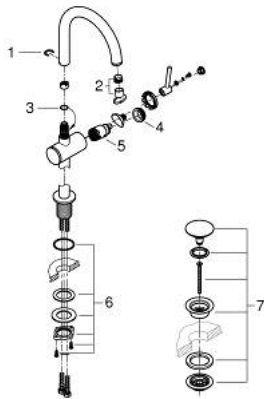

24 362 DC0 **ATRIO SINGLE-LEVER BASIN MIXER 1/2"**
L-SIZE

PRODUCT DESCRIPTION

- Colour: supersteel
- GROHE SilkMove 28 mm ceramic cartridge
- with temperature limiter
- GROHE LongLife finish
- GROHE EcoJoy - less water, perfect flow
- maximum flow rate (at 3 bar): 5 l/min
- swivel tubular C-spout with mousseur
- stop limiter
- adjustable swivel area 0° / 150° / 360°
- Push-open waste set 1 1/4"
- flexible connection hoses

24 362 DC0 **ATRIO SINGLE-LEVER BASIN MIXER 1/2"**
L-SIZE

SPARE PARTS, October 2021 – now

- 1: Safety ring (Spare part-nr. 4826600M)
- 2: Flow straightener (Spare part-nr. 48408000)
- 3: Sealing washer (Spare part-nr. 0128500M)
- 4: Fitting ring (Spare part-nr. 07419000)
- 5: Cartridge (Spare part-nr. 46963000)
- 6: Shank fastening assembly (Spare part-nr. 48384000)
- 7: Waste set with push-open plug (Spare part-nr. 65807DC0)