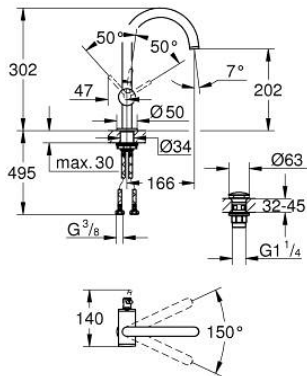

24 362 DA0 **ATRIO SINGLE-LEVER BASIN MIXER 1/2"**
L-SIZE

PRODUCT DESCRIPTION

- Colour: warm sunset
- GROHE SilkMove 28 mm ceramic cartridge
- with temperature limiter
- GROHE LongLife finish
- GROHE EcoJoy - less water, perfect flow
- maximum flow rate (at 3 bar): 5 l/min
- swivel tubular C-spout with mousseur
- stop limiter
- adjustable swivel area 0° / 150° / 360°
- Push-open waste set 1 1/4"
- flexible connection hoses

24 362 DA0 **ATRIO SINGLE-LEVER BASIN MIXER 1/2"**
L-SIZE

SPARE PARTS, October 2021 – now

- 1: Safety ring (Spare part-nr. 4826600M)
- 2: Flow straightener (Spare part-nr. 48408000)
- 3: Sealing washer (Spare part-nr. 0128500M)
- 4: Fitting ring (Spare part-nr. 07419000)
- 5: Cartridge (Spare part-nr. 46963000)
- 6: Shank fastening assembly (Spare part-nr. 48384000)
- 7: Waste set with push-open plug (Spare part-nr. 65807DA0)