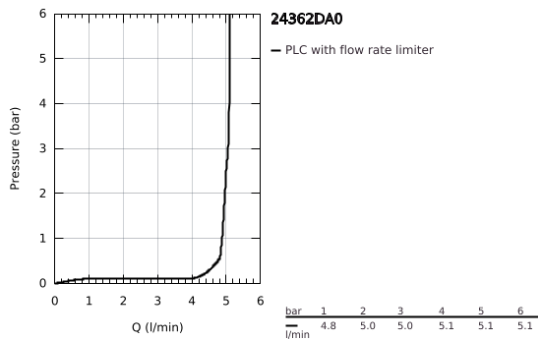

24 362 DA0 **ATRIO SINGLE-LEVER BASIN MIXER 1/2"**
L-SIZE

PRODUCT DESCRIPTION

- Colour: warm sunset
- GROHE SilkMove 28 mm ceramic cartridge
- with temperature limiter
- GROHE LongLife finish
- GROHE EcoJoy - less water, perfect flow
- maximum flow rate (at 3 bar): 5 l/min
- swivel tubular C-spout with mousseur
- stop limiter
- adjustable swivel area 0° / 150° / 360°
- Push-open waste set 1 1/4"
- flexible connection hoses

24 362 DA0 **ATRIO SINGLE-LEVER BASIN MIXER 1/2"**
L-SIZE

SPARE PARTS, October 2021 – now

- 1: Safety ring (Spare part-nr. 4826600M)
- 2: Flow straightener (Spare part-nr. 48408000)
- 3: Sealing washer (Spare part-nr. 0128500M)
- 4: Fitting ring (Spare part-nr. 07419000)
- 5: Cartridge (Spare part-nr. 46963000)
- 6: Shank fastening assembly (Spare part-nr. 48384000)
- 7: Waste set with push-open plug (Spare part-nr. 65807DA0)