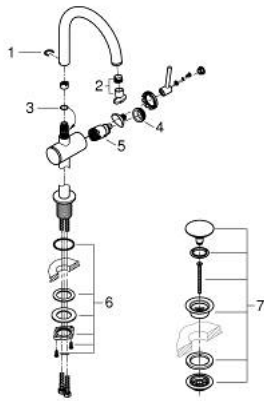

24 362 DA0 **ATRIO SINGLE-LEVER BASIN MIXER 1/2"**
L-SIZE

PRODUCT DESCRIPTION

- Colour: warm sunset
- GROHE SilkMove 28 mm ceramic cartridge
- with temperature limiter
- GROHE LongLife finish
- GROHE EcoJoy - less water, perfect flow
- maximum flow rate (at 3 bar): 5 l/min
- swivel tubular C-spout with mousseur
- stop limiter
- adjustable swivel area 0° / 150° / 360°
- Push-open waste set 1 1/4"
- flexible connection hoses

24 362 DA0 **ATRIO SINGLE-LEVER BASIN MIXER 1/2"**
L-SIZE

SPARE PARTS, October 2021 – now

- 1: Safety ring (Spare part-nr. 4826600M)
- 2: Flow straightener (Spare part-nr. 48408000)
- 3: Sealing washer (Spare part-nr. 0128500M)
- 4: Fitting ring (Spare part-nr. 07419000)
- 5: Cartridge (Spare part-nr. 46963000)
- 6: Shank fastening assembly (Spare part-nr. 48384000)
- 7: Waste set with push-open plug (Spare part-nr. 65807DA0)