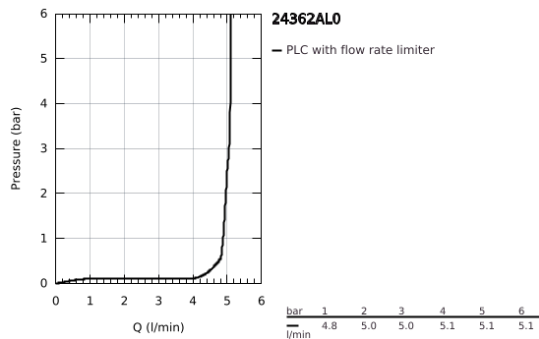

24 362 AL0 ATRIO SINGLE-LEVER BASIN MIXER 1/2" L-SIZE

PRODUCT DESCRIPTION

- Colour: brushed hard graphite
- GROHE SilkMove 28 mm ceramic cartridge
- with temperature limiter
- GROHE LongLife finish
- GROHE EcoJoy - less water, perfect flow
- maximum flow rate (at 3 bar): 5 l/min
- swivel tubular C-spout with mousseur
- stop limiter
- adjustable swivel area 0° / 150° / 360°
- Push-open waste set 1 1/4"
- flexible connection hoses

24 362 AL0 ATRIO SINGLE-LEVER BASIN MIXER 1/2" L-SIZE

SPARE PARTS, October 2021 – now

- 1: Safety ring (Spare part-nr. 4826600M)
- 2: Flow straightener (Spare part-nr. 48408000)
- 3: Sealing washer (Spare part-nr. 0128500M)
- 4: Fitting ring (Spare part-nr. 07419000)
- 5: Cartridge (Spare part-nr. 46963000)
- 6: Shank fastening assembly (Spare part-nr. 48384000)
- 7: Waste set with push-open plug (Spare part-nr. 65807AL0)