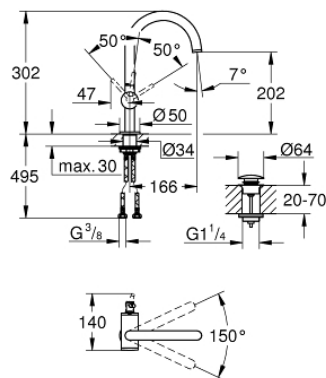

24 362 AL0 ATRIO SINGLE-LEVER BASIN MIXER 1/2" L-SIZE

PRODUCT DESCRIPTION

- Colour: brushed hard graphite
- GROHE SilkMove 28 mm ceramic cartridge
- with temperature limiter
- GROHE LongLife finish
- GROHE EcoJoy - less water, perfect flow
- maximum flow rate (at 3 bar): 5 l/min
- swivel tubular C-spout with mousseur
- stop limiter
- adjustable swivel area 0° / 150° / 360°
- Push-open waste set 1 1/4"
- flexible connection hoses

24 362 AL0 ATRIO SINGLE-LEVER BASIN MIXER 1/2" L-SIZE

SPARE PARTS, October 2021 – now

- 1: Safety ring (Spare part-nr. 4826600M)
- 2: Flow straightener (Spare part-nr. 48408000)
- 3: Sealing washer (Spare part-nr. 0128500M)
- 4: Fitting ring (Spare part-nr. 07419000)
- 5: Cartridge (Spare part-nr. 46963000)
- 6: Shank fastening assembly (Spare part-nr. 48384000)
- 7: Waste set with push-open plug (Spare part-nr. 65807AL0)