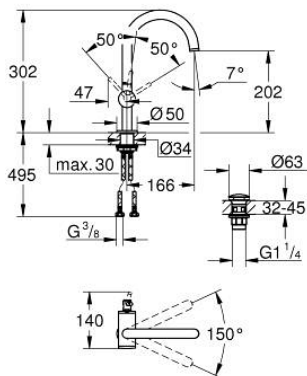

24 362 000 **ATRIO SINGLE-LEVER BASIN MIXER 1/2"**  
**L-SIZE**

**PRODUCT DESCRIPTION**

- Colour: chrome
- GROHE SilkMove 28 mm ceramic cartridge
- with temperature limiter
- GROHE LongLife finish
- GROHE EcoJoy - less water, perfect flow
- maximum flow rate (at 3 bar): 5 l/min
- swivel tubular C-spout with mousseur
- stop limiter
- adjustable swivel area 0° / 150° / 360°
- Push-open waste set 1 1/4"
- flexible connection hoses

24 362 000 **ATRIO SINGLE-LEVER BASIN MIXER 1/2"**  
**L-SIZE**

**SPARE PARTS**, October 2021 – now

- 1: Safety ring (Spare part-nr. 4826600M)
- 2: Flow straightener (Spare part-nr. 48408000)
- 3: Sealing washer (Spare part-nr. 0128500M)
- 4: Fitting ring (Spare part-nr. 07419000)
- 5: Cartridge (Spare part-nr. 46963000)
- 6: Shank fastening assembly (Spare part-nr. 48384000)
- 7: Waste set with push-open plug (Spare part-nr. 65807000)