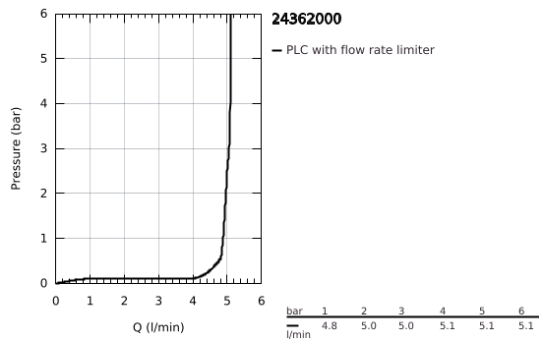

24 362 000 **ATRIO SINGLE-LEVER BASIN MIXER 1/2"**  
**L-SIZE**

**PRODUCT DESCRIPTION**

- Colour: chrome
- GROHE SilkMove 28 mm ceramic cartridge
- with temperature limiter
- GROHE LongLife finish
- GROHE EcoJoy - less water, perfect flow
- maximum flow rate (at 3 bar): 5 l/min
- swivel tubular C-spout with mousseur
- stop limiter
- adjustable swivel area 0° / 150° / 360°
- Push-open waste set 1 1/4"
- flexible connection hoses

24 362 000 **ATRIO SINGLE-LEVER BASIN MIXER 1/2"**  
**L-SIZE**

**SPARE PARTS**, October 2021 – now

- 1: Safety ring (Spare part-nr. 4826600M)
- 2: Flow straightener (Spare part-nr. 48408000)
- 3: Sealing washer (Spare part-nr. 0128500M)
- 4: Fitting ring (Spare part-nr. 07419000)
- 5: Cartridge (Spare part-nr. 46963000)
- 6: Shank fastening assembly (Spare part-nr. 48384000)
- 7: Waste set with push-open plug (Spare part-nr. 65807000)