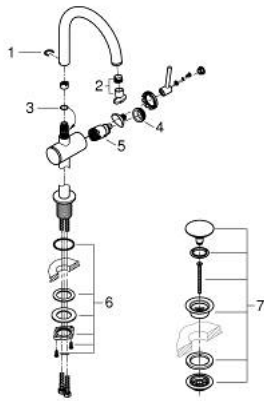

24 362 000 **ATRIO SINGLE-LEVER BASIN MIXER 1/2"**  
**L-SIZE**

**PRODUCT DESCRIPTION**

- Colour: chrome
- GROHE SilkMove 28 mm ceramic cartridge
- with temperature limiter
- GROHE LongLife finish
- GROHE EcoJoy - less water, perfect flow
- maximum flow rate (at 3 bar): 5 l/min
- swivel tubular C-spout with mousseur
- stop limiter
- adjustable swivel area 0° / 150° / 360°
- Push-open waste set 1 1/4"
- flexible connection hoses

24 362 000 **ATRIO SINGLE-LEVER BASIN MIXER 1/2"**  
**L-SIZE**

**SPARE PARTS**, October 2021 – now

- 1: Safety ring (Spare part-nr. 4826600M)
- 2: Flow straightener (Spare part-nr. 48408000)
- 3: Sealing washer (Spare part-nr. 0128500M)
- 4: Fitting ring (Spare part-nr. 07419000)
- 5: Cartridge (Spare part-nr. 46963000)
- 6: Shank fastening assembly (Spare part-nr. 48384000)
- 7: Waste set with push-open plug (Spare part-nr. 65807000)