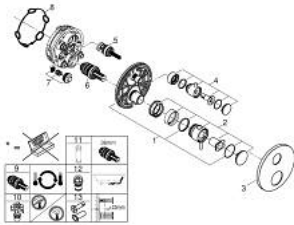

24 359 MS0 ATRIO SAFETY BATH TUB MIXER FOR 2 OUTLETS WITH INTEGRATED SHUT OFF/DIVERTER VALVE

PRODUCT DESCRIPTION

- Colour: satin steel
- trim set for GROHE Rapido SmartBox (35 604)
- GROHE TurboStat - compact cartridge with wax thermoelement
- GROHE LongLife finish
- GROHE FastFixation escutcheon with covered shaft sealing and covered fixing
- metal escutcheon, retroactively 6° adjustable
- printed hand shower and bath filler symbol
- GROHE SafeStop - safety button at 38°C
- GROHE SafeStop Plus - optional temperature limiter at 43°C or 46°C included
- GROHE AquaDimmer, integrated shut off/diverter valve
- metal handles
- without roughing-in set 35 600/35 604 (please order separately)
- outlet B = 27 l/min, outlet C = 30 l/min

24 359 MS0 ATRIO SAFETY BATH TUB MIXER FOR 2 OUTLETS WITH INTEGRATED SHUT OFF/DIVERTER VALVE

SPARE PARTS, October 2022 – April 2024

- 1: Mounting plate (Spare part-nr. 49080000)
- 2: Temperature control handle (Spare part-nr. 49089MS0)
- 3: Escutcheon (Spare part-nr. 49247MS0)
- 4: Shut-off handle Aquadimmer (Spare part-nr. 49090MS0)
- 5: Aquadimmer (Spare part-nr. 49084000)
- 6: Thermostatic compact cartridge 3/4" (Spare part-nr. 49028000)
- 7: Non-return valve (Spare part-nr. 49085000)
- 8: Seal (Spare part-nr. 48360000)
- 9: GROHE TurboStat cartridge 3/4" (Spare part-nr. 49003000)*
- 10: Service stops (Spare part-nr. 1405300M)*
- 11: Socket Spanner (Spare part-nr. 49059000)*
- 12: Backflow protection combination (Spare part-nr. 14055000)*
- 13: Universal extension set 2-handle thermostats, 25 mm (Spare part-nr. 14058000)*