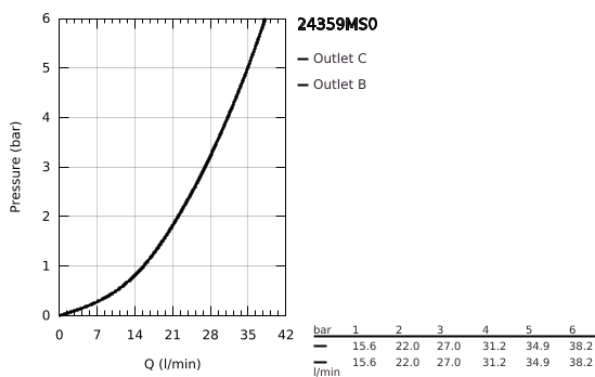

24 359 MS0 ATRIO SAFETY BATH TUB MIXER FOR 2 OUTLETS WITH INTEGRATED SHUT OFF/DIVERTER VALVE

PRODUCT DESCRIPTION

- Colour: satin steel
- trim set for GROHE Rapido SmartBox (35 604)
- GROHE TurboStat - compact cartridge with wax thermoelement
- GROHE LongLife finish
- GROHE FastFixation escutcheon with covered shaft sealing and covered fixing
- metal escutcheon, retroactively 6° adjustable
- printed hand shower and bath filler symbol
- GROHE SafeStop - safety button at 38°C
- GROHE SafeStop Plus - optional temperature limiter at 43°C or 46°C included
- GROHE AquaDimmer, integrated shut off/diverter valve
- metal handles
- without roughing-in set 35 600/35 604 (please order separately)
- outlet B = 27 l/min, outlet C = 30 l/min

24 359 MS0 ATRIO SAFETY BATH TUB MIXER FOR 2 OUTLETS WITH INTEGRATED SHUT OFF/DIVERTER VALVE

SPARE PARTS, October 2022 – April 2024

- 1: Mounting plate (Spare part-nr. 49080000)
- 2: Temperature control handle (Spare part-nr. 49089MS0)
- 3: Escutcheon (Spare part-nr. 49247MS0)
- 4: Shut-off handle Aquadimmer (Spare part-nr. 49090MS0)
- 5: Aquadimmer (Spare part-nr. 49084000)
- 6: Thermostatic compact cartridge 3/4" (Spare part-nr. 49028000)
- 7: Non-return valve (Spare part-nr. 49085000)
- 8: Seal (Spare part-nr. 48360000)
- 9: GROHE TurboStat cartridge 3/4" (Spare part-nr. 49003000)*
- 10: Service stops (Spare part-nr. 1405300M)*
- 11: Socket Spanner (Spare part-nr. 49059000)*
- 12: Backflow protection combination (Spare part-nr. 14055000)*
- 13: Universal extension set 2-handle thermostats, 25 mm (Spare part-nr. 14058000)*