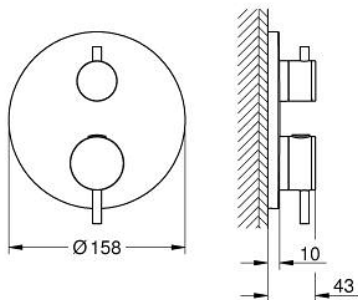

24 359 MS0 ATRIO SAFETY BATH TUB MIXER FOR 2 OUTLETS WITH INTEGRATED SHUT OFF/DIVERTER VALVE

PRODUCT DESCRIPTION

- Colour: satin steel
- trim set for GROHE Rapido SmartBox (35 604)
- GROHE TurboStat - compact cartridge with wax thermoelement
- GROHE LongLife finish
- GROHE FastFixation escutcheon with covered shaft sealing and covered fixing
- metal escutcheon, retroactively 6° adjustable
- printed hand shower and bath filler symbol
- GROHE SafeStop - safety button at 38°C
- GROHE SafeStop Plus - optional temperature limiter at 43°C or 46°C included
- GROHE AquaDimmer, integrated shut off/diverter valve
- metal handles
- without roughing-in set 35 600/35 604 (please order separately)
- outlet B = 27 l/min, outlet C = 30 l/min

24 359 MS0 ATRIO SAFETY BATH TUB MIXER FOR 2 OUTLETS WITH INTEGRATED SHUT OFF/DIVERTER VALVE

SPARE PARTS, October 2022 – April 2024

- 1: Mounting plate (Spare part-nr. 49080000)
- 2: Temperature control handle (Spare part-nr. 49089MS0)
- 3: Escutcheon (Spare part-nr. 49247MS0)
- 4: Shut-off handle Aquadimmer (Spare part-nr. 49090MS0)
- 5: Aquadimmer (Spare part-nr. 49084000)
- 6: Thermostatic compact cartridge 3/4" (Spare part-nr. 49028000)
- 7: Non-return valve (Spare part-nr. 49085000)
- 8: Seal (Spare part-nr. 48360000)
- 9: GROHE TurboStat cartridge 3/4" (Spare part-nr. 49003000)*
- 10: Service stops (Spare part-nr. 1405300M)*
- 11: Socket Spanner (Spare part-nr. 49059000)*
- 12: Backflow protection combination (Spare part-nr. 14055000)*
- 13: Universal extension set 2-handle thermostats, 25 mm (Spare part-nr. 14058000)*