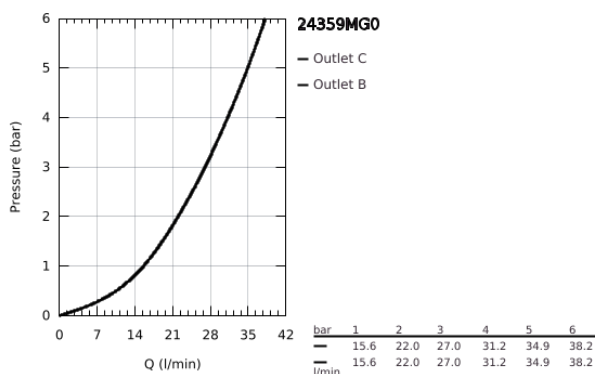

## 24 359 MG0 ATRIO SAFETY BATH TUB MIXER FOR 2 OUTLETS WITH INTEGRATED SHUT OFF/DIVERTER VALVE

### PRODUCT DESCRIPTION

- Colour: satin graphite
- trim set for GROHE Rapido SmartBox (35 604)
- GROHE TurboStat - compact cartridge with wax thermoelement
- GROHE LongLife finish
- GROHE FastFixation escutcheon with covered shaft sealing and covered fixing
- metal escutcheon, retroactively 6° adjustable
- printed hand shower and bath filler symbol
- GROHE SafeStop - safety button at 38°C
- GROHE SafeStop Plus - optional temperature limiter at 43°C or 46°C included
- GROHE AquaDimmer, integrated shut off/diverter valve
- metal handles
- without roughing-in set 35 600/35 604 (please order separately)
- outlet B = 27 l/min, outlet C = 30 l/min