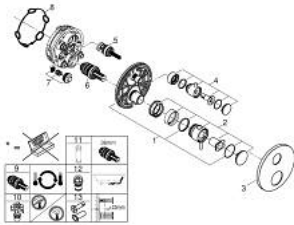

## 24 359 MG0 ATRIO SAFETY BATH TUB MIXER FOR 2 OUTLETS WITH INTEGRATED SHUT OFF/DIVERTER VALVE

### PRODUCT DESCRIPTION

- Colour: satin graphite
- trim set for GROHE Rapido SmartBox (35 604)
- GROHE TurboStat - compact cartridge with wax thermoelement
- GROHE LongLife finish
- GROHE FastFixation escutcheon with covered shaft sealing and covered fixing
- metal escutcheon, retroactively 6° adjustable
- printed hand shower and bath filler symbol
- GROHE SafeStop - safety button at 38°C
- GROHE SafeStop Plus - optional temperature limiter at 43°C or 46°C included
- GROHE AquaDimmer, integrated shut off/diverter valve
- metal handles
- without roughing-in set 35 600/35 604 (please order separately)
- outlet B = 27 l/min, outlet C = 30 l/min

### SPARE PARTS, October 2022 – April 2024

- 1: Mounting plate (Spare part-nr. 49080000)
- 2: Temperature control handle (Spare part-nr. 49089MG0)
- 3: Escutcheon (Spare part-nr. 49247MG0)
- 4: Shut-off handle Aquadimmer (Spare part-nr. 49090MG0)
- 5: Aquadimmer (Spare part-nr. 49084000)
- 6: Thermostatic compact cartridge 3/4" (Spare part-nr. 49028000)
- 7: Non-return valve (Spare part-nr. 49085000)
- 8: Seal (Spare part-nr. 48360000)
- 9: GROHE TurboStat cartridge 3/4" (Spare part-nr. 49003000)\*
- 10: Service stops (Spare part-nr. 1405300M)\*
- 11: Socket Spanner (Spare part-nr. 49059000)\*
- 12: Backflow protection combination (Spare part-nr. 14055000)\*
- 13: Universal extension set 2-handle thermostats, 25 mm (Spare part-nr. 14058000)\*