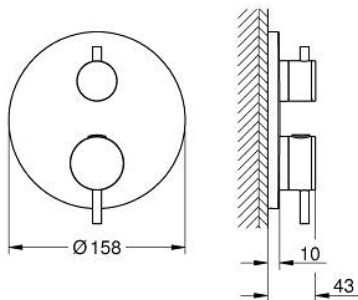

## 24 359 MG0 ATRIO SAFETY BATH TUB MIXER FOR 2 OUTLETS WITH INTEGRATED SHUT OFF/DIVERTER VALVE

### PRODUCT DESCRIPTION

- Colour: satin graphite
- trim set for GROHE Rapido SmartBox (35 604)
- GROHE TurboStat - compact cartridge with wax thermoelement
- GROHE LongLife finish
- GROHE FastFixation escutcheon with covered shaft sealing and covered fixing
- metal escutcheon, retroactively 6° adjustable
- printed hand shower and bath filler symbol
- GROHE SafeStop - safety button at 38°C
- GROHE SafeStop Plus - optional temperature limiter at 43°C or 46°C included
- GROHE AquaDimmer, integrated shut off/diverter valve
- metal handles
- without roughing-in set 35 600/35 604 (please order separately)
- outlet B = 27 l/min, outlet C = 30 l/min

### SPARE PARTS, October 2022 – April 2024

- 1: Mounting plate (Spare part-nr. 49080000)
- 2: Temperature control handle (Spare part-nr. 49089MG0)
- 3: Escutcheon (Spare part-nr. 49247MG0)
- 4: Shut-off handle Aquadimmer (Spare part-nr. 49090MG0)
- 5: Aquadimmer (Spare part-nr. 49084000)
- 6: Thermostatic compact cartridge 3/4" (Spare part-nr. 49028000)
- 7: Non-return valve (Spare part-nr. 49085000)
- 8: Seal (Spare part-nr. 48360000)
- 9: GROHE TurboStat cartridge 3/4" (Spare part-nr. 49003000)\*
- 10: Service stops (Spare part-nr. 1405300M)\*
- 11: Socket Spanner (Spare part-nr. 49059000)\*
- 12: Backflow protection combination (Spare part-nr. 14055000)\*
- 13: Universal extension set 2-handle thermostats, 25 mm (Spare part-nr. 14058000)\*