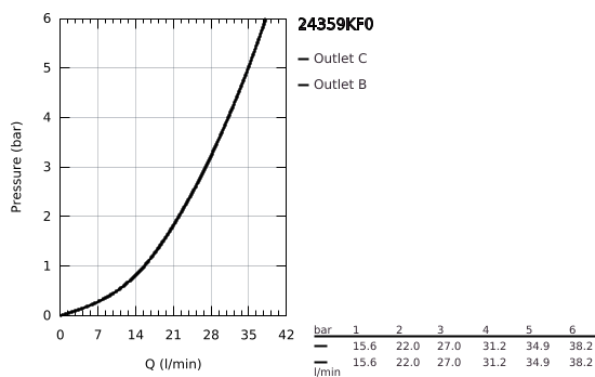

## 24 359 KF0 ATRIO SAFETY BATH TUB MIXER FOR 2 OUTLETS WITH INTEGRATED SHUT OFF/DIVERTER VALVE

### PRODUCT DESCRIPTION

- Colour: phantom black
- trim set for GROHE Rapido SmartBox (35 604)
- GROHE TurboStat - compact cartridge with wax thermosteement
- GROHE FastFixation escutcheon with covered shaft sealing and covered fixing
- metal escutcheon, retroactively 6° adjustable
- printed hand shower and bath filler symbol
- GROHE SafeStop - safety button at 38°C
- GROHE SafeStop Plus - optional temperature limiter at 43°C or 46°C included
- GROHE AquaDimmer, integrated shut off/diverter valve
- without roughing-in set 35 600/35 604 (please order separately)
- outlet B = 27 l/min, outlet C = 30 l/min