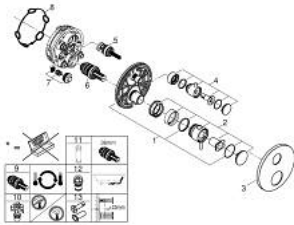

## 24 359 KF0 ATRIO SAFETY BATH TUB MIXER FOR 2 OUTLETS WITH INTEGRATED SHUT OFF/DIVERTER VALVE

### PRODUCT DESCRIPTION

- Colour: phantom black
- trim set for GROHE Rapido SmartBox (35 604)
- GROHE TurboStat - compact cartridge with wax thermosteement
- GROHE FastFixation escutcheon with covered shaft sealing and covered fixing
- metal escutcheon, retroactively 6° adjustable
- printed hand shower and bath filler symbol
- GROHE SafeStop - safety button at 38°C
- GROHE SafeStop Plus - optional temperature limiter at 43°C or 46°C included
- GROHE AquaDimmer, integrated shut off/diverter valve
- without roughing-in set 35 600/35 604 (please order separately)
- outlet B = 27 l/min, outlet C = 30 l/min

### SPARE PARTS, January 2024 – now

- 1: Mounting plate (Spare part-nr. 49080000)
- 2: Temperature control handle (Spare part-nr. 49089KF0)
- 3: Escutcheon (Spare part-nr. 49247KF0)
- 4: Shut-off handle Aquadimmer (Spare part-nr. 49090KF0)
- 5: Aquadimmer (Spare part-nr. 49084000)
- 6: Thermostatic compact cartridge 3/4" (Spare part-nr. 49028000)
- 7: Non-return valve (Spare part-nr. 49085000)
- 8: Seal (Spare part-nr. 48360000)
- 9: GROHE TurboStat cartridge 3/4" (Spare part-nr. 49003000)\*
- 10: Service stops (Spare part-nr. 1405300M)\*
- 11: Socket Spanner (Spare part-nr. 49059000)\*
- 12: Backflow protection combination (Spare part-nr. 14055000)\*
- 13: Universal extension set 2-handle thermostats, 25 mm (Spare part-nr. 14058000)\*