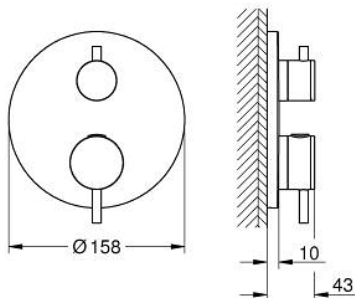

### PRODUCT DESCRIPTION

- Colour: phantom black
- trim set for GROHE Rapido SmartBox (35 604)
- GROHE TurboStat - compact cartridge with wax thermosteement
- GROHE FastFixation escutcheon with covered shaft sealing and covered fixing
- metal escutcheon, retroactively 6° adjustable
- printed hand shower and bath filler symbol
- GROHE SafeStop - safety button at 38°C
- GROHE SafeStop Plus - optional temperature limiter at 43°C or 46°C included
- GROHE AquaDimmer, integrated shut off/diverter valve
- without roughing-in set 35 600/35 604 (please order separately)
- outlet B = 27 l/min, outlet C = 30 l/min

### SPARE PARTS, January 2024 – now

- 1: Mounting plate (Spare part-nr. 49080000)
- 2: Temperature control handle (Spare part-nr. 49089KF0)
- 3: Escutcheon (Spare part-nr. 49247KF0)
- 4: Shut-off handle Aquadimmer (Spare part-nr. 49090KF0)
- 5: Aquadimmer (Spare part-nr. 49084000)
- 6: Thermostatic compact cartridge 3/4" (Spare part-nr. 49028000)
- 7: Non-return valve (Spare part-nr. 49085000)
- 8: Seal (Spare part-nr. 48360000)
- 9: GROHE TurboStat cartridge 3/4" (Spare part-nr. 49003000)\*
- 10: Service stops (Spare part-nr. 1405300M)\*
- 11: Socket Spanner (Spare part-nr. 49059000)\*
- 12: Backflow protection combination (Spare part-nr. 14055000)\*
- 13: Universal extension set 2-handle thermostats, 25 mm (Spare part-nr. 14058000)\*