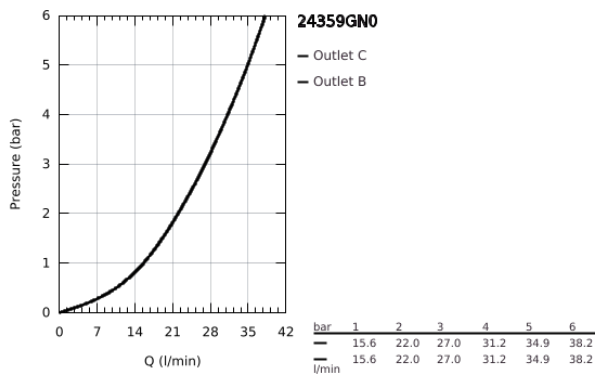

## 24 359 GN0 ATRIO SAFETY BATH TUB MIXER FOR 2 OUTLETS WITH INTEGRATED SHUT OFF/DIVERTER VALVE

### PRODUCT DESCRIPTION

- Colour: brushed cool sunrise
- trim set for GROHE Rapido SmartBox (35 604)
- GROHE TurboStat - compact cartridge with wax thermoelement
- GROHE LongLife finish
- GROHE FastFixation escutcheon with covered shaft sealing and covered fixing
- metal escutcheon, retroactively 6° adjustable
- printed hand shower and bath filler symbol
- GROHE SafeStop - safety button at 38°C
- GROHE SafeStop Plus - optional temperature limiter at 43°C or 46°C included
- GROHE AquaDimmer, integrated shut off/diverter valve
- metal handles
- without roughing-in set 35 600/35 604 (please order separately)
- outlet B = 27 l/min, outlet C = 30 l/min