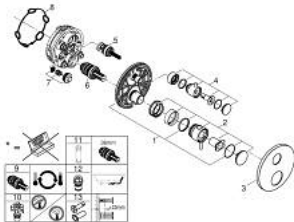

## 24 359 GN0 ATRIO SAFETY BATH TUB MIXER FOR 2 OUTLETS WITH INTEGRATED SHUT OFF/DIVERTER VALVE

### PRODUCT DESCRIPTION

- Colour: brushed cool sunrise
- trim set for GROHE Rapido SmartBox (35 604)
- GROHE TurboStat - compact cartridge with wax thermoelement
- GROHE LongLife finish
- GROHE FastFixation escutcheon with covered shaft sealing and covered fixing
- metal escutcheon, retroactively 6° adjustable
- printed hand shower and bath filler symbol
- GROHE SafeStop - safety button at 38°C
- GROHE SafeStop Plus - optional temperature limiter at 43°C or 46°C included
- GROHE AquaDimmer, integrated shut off/diverter valve
- metal handles
- without roughing-in set 35 600/35 604 (please order separately)
- outlet B = 27 l/min, outlet C = 30 l/min

### SPARE PARTS, November 2022 – April 2024

- 1: Mounting plate (Spare part-nr. 49080000)
- 2: Temperature control handle (Spare part-nr. 49089GN0)
- 3: Escutcheon (Spare part-nr. 49247GN0)
- 4: Shut-off handle Aquadimmer (Spare part-nr. 49090GN0)
- 5: Aquadimmer (Spare part-nr. 49084000)
- 6: Thermostatic compact cartridge 3/4" (Spare part-nr. 49028000)
- 7: Non-return valve (Spare part-nr. 49085000)
- 8: Seal (Spare part-nr. 48360000)
- 9: GROHE TurboStat cartridge 3/4" (Spare part-nr. 49003000)\*
- 10: Service stops (Spare part-nr. 1405300M)\*
- 11: Socket Spanner (Spare part-nr. 49059000)\*
- 12: Backflow protection combination (Spare part-nr. 14055000)\*
- 13: Universal extension set 2-handle thermostats, 25 mm (Spare part-nr. 14058000)\*