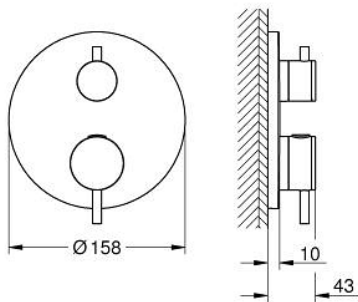

## 24 359 GN0 ATRIO SAFETY BATH TUB MIXER FOR 2 OUTLETS WITH INTEGRATED SHUT OFF/DIVERTER VALVE

### PRODUCT DESCRIPTION

- Colour: brushed cool sunrise
- trim set for GROHE Rapido SmartBox (35 604)
- GROHE TurboStat - compact cartridge with wax thermoelement
- GROHE LongLife finish
- GROHE FastFixation escutcheon with covered shaft sealing and covered fixing
- metal escutcheon, retroactively 6° adjustable
- printed hand shower and bath filler symbol
- GROHE SafeStop - safety button at 38°C
- GROHE SafeStop Plus - optional temperature limiter at 43°C or 46°C included
- GROHE AquaDimmer, integrated shut off/diverter valve
- metal handles
- without roughing-in set 35 600/35 604 (please order separately)
- outlet B = 27 l/min, outlet C = 30 l/min