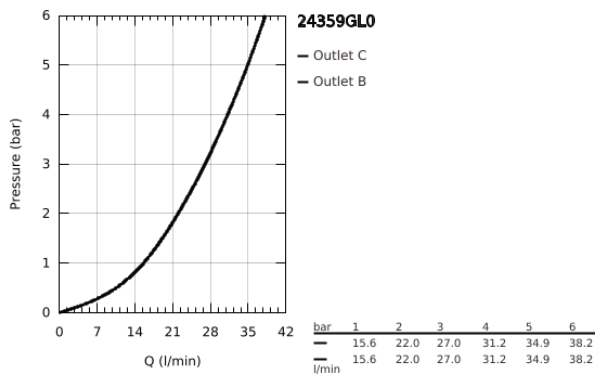

24 359 GL0 ATRIO SAFETY BATH TUB MIXER FOR 2 OUTLETS WITH INTEGRATED SHUT OFF/DIVERTER VALVE

PRODUCT DESCRIPTION

- Colour: cool sunrise
 - trim set for GROHE Rapido SmartBox (35 604)
 - GROHE TurboStat - compact cartridge with wax thermoelement
 - GROHE LongLife finish
 - GROHE FastFixation escutcheon with covered shaft sealing and covered fixing
 - metal escutcheon, retroactively 6° adjustable
 - printed hand shower and bath filler symbol
 - GROHE SafeStop - safety button at 38°C
 - GROHE SafeStop Plus - optional temperature limiter at 43°C or 46°C included
 - GROHE AquaDimmer, integrated shut off/diverter valve
 - metal handles
 - without roughing-in set 35 600/35 604 (please order separately)
- outlet B = 27 l/min, outlet C = 30 l/min

24 359 GL0 ATRIO SAFETY BATH TUB MIXER FOR 2 OUTLETS WITH INTEGRATED SHUT OFF/DIVERTER VALVE

SPARE PARTS, October 2021 – April 2024

- 1: Mounting plate (Spare part-nr. 49080000)
- 2: Temperature control handle (Spare part-nr. 49089GL0)
- 3: Escutcheon (Spare part-nr. 49247GL0)
- 4: Shut-off handle Aquadimmer (Spare part-nr. 49090GL0)
- 5: Aquadimmer (Spare part-nr. 49084000)
- 6: Thermostatic compact cartridge 3/4" (Spare part-nr. 49028000)
- 7: Non-return valve (Spare part-nr. 49085000)
- 8: Seal (Spare part-nr. 48360000)
- 9: GROHE TurboStat cartridge 3/4" (Spare part-nr. 49003000)*
- 10: Service stops (Spare part-nr. 1405300M)*
- 11: Socket Spanner (Spare part-nr. 49059000)*
- 12: Backflow protection combination (Spare part-nr. 14055000)*
- 13: Universal extension set 2-handle thermostats, 25 mm (Spare part-nr. 14058000)*