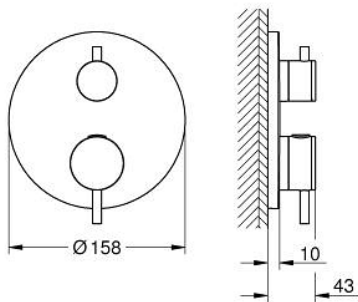

24 359 GL0 ATRIO SAFETY BATH TUB MIXER FOR 2 OUTLETS WITH INTEGRATED SHUT OFF/DIVERTER VALVE

PRODUCT DESCRIPTION

- Colour: cool sunrise
 - trim set for GROHE Rapido SmartBox (35 604)
 - GROHE TurboStat - compact cartridge with wax thermoelement
 - GROHE LongLife finish
 - GROHE FastFixation escutcheon with covered shaft sealing and covered fixing
 - metal escutcheon, retroactively 6° adjustable
 - printed hand shower and bath filler symbol
 - GROHE SafeStop - safety button at 38°C
 - GROHE SafeStop Plus - optional temperature limiter at 43°C or 46°C included
 - GROHE AquaDimmer, integrated shut off/diverter valve
 - metal handles
 - without roughing-in set 35 600/35 604 (please order separately)
- outlet B = 27 l/min, outlet C = 30 l/min

24 359 GL0 ATRIO SAFETY BATH TUB MIXER FOR 2 OUTLETS WITH INTEGRATED SHUT OFF/DIVERTER VALVE

SPARE PARTS, October 2021 – April 2024

- 1: Mounting plate (Spare part-nr. 49080000)
- 2: Temperature control handle (Spare part-nr. 49089GL0)
- 3: Escutcheon (Spare part-nr. 49247GL0)
- 4: Shut-off handle Aquadimmer (Spare part-nr. 49090GL0)
- 5: Aquadimmer (Spare part-nr. 49084000)
- 6: Thermostatic compact cartridge 3/4" (Spare part-nr. 49028000)
- 7: Non-return valve (Spare part-nr. 49085000)
- 8: Seal (Spare part-nr. 48360000)
- 9: GROHE TurboStat cartridge 3/4" (Spare part-nr. 49003000)*
- 10: Service stops (Spare part-nr. 1405300M)*
- 11: Socket Spanner (Spare part-nr. 49059000)*
- 12: Backflow protection combination (Spare part-nr. 14055000)*
- 13: Universal extension set 2-handle thermostats, 25 mm (Spare part-nr. 14058000)*