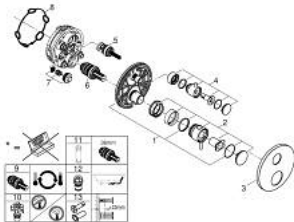

24 359 GL0 ATRIO SAFETY BATH TUB MIXER FOR 2 OUTLETS WITH INTEGRATED SHUT OFF/DIVERTER VALVE

PRODUCT DESCRIPTION

- Colour: cool sunrise
 - trim set for GROHE Rapido SmartBox (35 604)
 - GROHE TurboStat - compact cartridge with wax thermoelement
 - GROHE LongLife finish
 - GROHE FastFixation escutcheon with covered shaft sealing and covered fixing
 - metal escutcheon, retroactively 6° adjustable
 - printed hand shower and bath filler symbol
 - GROHE SafeStop - safety button at 38°C
 - GROHE SafeStop Plus - optional temperature limiter at 43°C or 46°C included
 - GROHE AquaDimmer, integrated shut off/diverter valve
 - metal handles
 - without roughing-in set 35 600/35 604 (please order separately)
- outlet B = 27 l/min, outlet C = 30 l/min

24 359 GL0 ATRIO SAFETY BATH TUB MIXER FOR 2 OUTLETS WITH INTEGRATED SHUT OFF/DIVERTER VALVE

SPARE PARTS, October 2021 – April 2024

- 1: Mounting plate (Spare part-nr. 49080000)
- 2: Temperature control handle (Spare part-nr. 49089GL0)
- 3: Escutcheon (Spare part-nr. 49247GL0)
- 4: Shut-off handle Aquadimmer (Spare part-nr. 49090GL0)
- 5: Aquadimmer (Spare part-nr. 49084000)
- 6: Thermostatic compact cartridge 3/4" (Spare part-nr. 49028000)
- 7: Non-return valve (Spare part-nr. 49085000)
- 8: Seal (Spare part-nr. 48360000)
- 9: GROHE TurboStat cartridge 3/4" (Spare part-nr. 49003000)*
- 10: Service stops (Spare part-nr. 1405300M)*
- 11: Socket Spanner (Spare part-nr. 49059000)*
- 12: Backflow protection combination (Spare part-nr. 14055000)*
- 13: Universal extension set 2-handle thermostats, 25 mm (Spare part-nr. 14058000)*