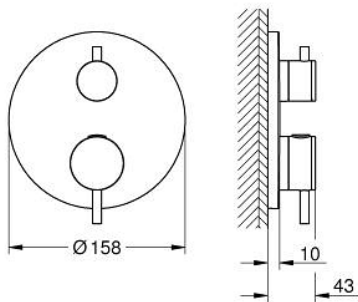

24 359 DL0 ATRIO SAFETY BATH TUB MIXER FOR 2 OUTLETS WITH INTEGRATED SHUT OFF/DIVERTER VALVE

PRODUCT DESCRIPTION

- Colour: brushed warm sunset
 - trim set for GROHE Rapido SmartBox (35 604)
 - GROHE TurboStat - compact cartridge with wax thermoelement
 - GROHE LongLife finish
 - GROHE FastFixation escutcheon with covered shaft sealing and covered fixing
 - metal escutcheon, retroactively 6° adjustable
 - printed hand shower and bath filler symbol
 - GROHE SafeStop - safety button at 38°C
 - GROHE SafeStop Plus - optional temperature limiter at 43°C or 46°C included
 - GROHE AquaDimmer, integrated shut off/diverter valve
 - metal handles
 - without roughing-in set 35 600/35 604 (please order separately)
- outlet B = 27 l/min, outlet C = 30 l/min

24 359 DL0 ATRIO SAFETY BATH TUB MIXER FOR 2 OUTLETS WITH INTEGRATED SHUT OFF/DIVERTER VALVE

SPARE PARTS, November 2022 – April 2024

- 1: Mounting plate (Spare part-nr. 49080000)
- 2: Temperature control handle (Spare part-nr. 49089DL0)
- 3: Escutcheon (Spare part-nr. 49247DL0)
- 4: Shut-off handle Aquadimmer (Spare part-nr. 49090DL0)
- 5: Aquadimmer (Spare part-nr. 49084000)
- 6: Thermostatic compact cartridge 3/4" (Spare part-nr. 49028000)
- 7: Non-return valve (Spare part-nr. 49085000)
- 8: Seal (Spare part-nr. 48360000)
- 9: GROHE TurboStat cartridge 3/4" (Spare part-nr. 49003000)*
- 10: Service stops (Spare part-nr. 1405300M)*
- 11: Socket Spanner (Spare part-nr. 49059000)*
- 12: Backflow protection combination (Spare part-nr. 14055000)*
- 13: Universal extension set 2-handle thermostats, 25 mm (Spare part-nr. 14058000)*