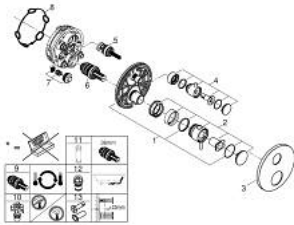

24 359 DL0 ATRIO SAFETY BATH TUB MIXER FOR 2 OUTLETS WITH INTEGRATED SHUT OFF/DIVERTER VALVE

PRODUCT DESCRIPTION

- Colour: brushed warm sunset
 - trim set for GROHE Rapido SmartBox (35 604)
 - GROHE TurboStat - compact cartridge with wax thermoelement
 - GROHE LongLife finish
 - GROHE FastFixation escutcheon with covered shaft sealing and covered fixing
 - metal escutcheon, retroactively 6° adjustable
 - printed hand shower and bath filler symbol
 - GROHE SafeStop - safety button at 38°C
 - GROHE SafeStop Plus - optional temperature limiter at 43°C or 46°C included
 - GROHE AquaDimmer, integrated shut off/diverter valve
 - metal handles
 - without roughing-in set 35 600/35 604 (please order separately)
- outlet B = 27 l/min, outlet C = 30 l/min

24 359 DL0 ATRIO SAFETY BATH TUB MIXER FOR 2 OUTLETS WITH INTEGRATED SHUT OFF/DIVERTER VALVE

SPARE PARTS, November 2022 – April 2024

- 1: Mounting plate (Spare part-nr. 49080000)
- 2: Temperature control handle (Spare part-nr. 49089DL0)
- 3: Escutcheon (Spare part-nr. 49247DL0)
- 4: Shut-off handle Aquadimmer (Spare part-nr. 49090DL0)
- 5: Aquadimmer (Spare part-nr. 49084000)
- 6: Thermostatic compact cartridge 3/4" (Spare part-nr. 49028000)
- 7: Non-return valve (Spare part-nr. 49085000)
- 8: Seal (Spare part-nr. 48360000)
- 9: GROHE TurboStat cartridge 3/4" (Spare part-nr. 49003000)*
- 10: Service stops (Spare part-nr. 1405300M)*
- 11: Socket Spanner (Spare part-nr. 49059000)*
- 12: Backflow protection combination (Spare part-nr. 14055000)*
- 13: Universal extension set 2-handle thermostats, 25 mm (Spare part-nr. 14058000)*