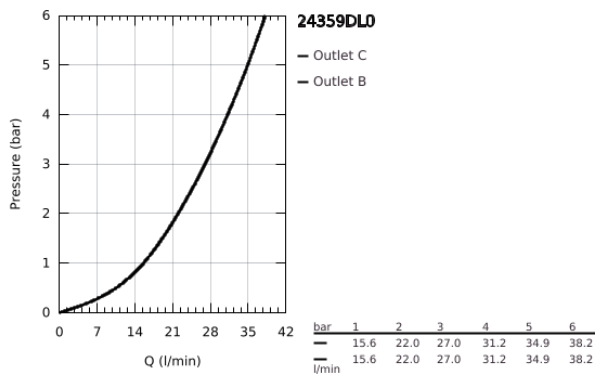

24 359 DL0 ATRIO SAFETY BATH TUB MIXER FOR 2 OUTLETS WITH INTEGRATED SHUT OFF/DIVERTER VALVE

PRODUCT DESCRIPTION

- Colour: brushed warm sunset
 - trim set for GROHE Rapido SmartBox (35 604)
 - GROHE TurboStat - compact cartridge with wax thermoelement
 - GROHE LongLife finish
 - GROHE FastFixation escutcheon with covered shaft sealing and covered fixing
 - metal escutcheon, retroactively 6° adjustable
 - printed hand shower and bath filler symbol
 - GROHE SafeStop - safety button at 38°C
 - GROHE SafeStop Plus - optional temperature limiter at 43°C or 46°C included
 - GROHE AquaDimmer, integrated shut off/diverter valve
 - metal handles
 - without roughing-in set 35 600/35 604 (please order separately)
- outlet B = 27 l/min, outlet C = 30 l/min

24 359 DL0 ATRIO SAFETY BATH TUB MIXER FOR 2 OUTLETS WITH INTEGRATED SHUT OFF/DIVERTER VALVE

SPARE PARTS, November 2022 – April 2024

- 1: Mounting plate (Spare part-nr. 49080000)
- 2: Temperature control handle (Spare part-nr. 49089DL0)
- 3: Escutcheon (Spare part-nr. 49247DL0)
- 4: Shut-off handle Aquadimmer (Spare part-nr. 49090DL0)
- 5: Aquadimmer (Spare part-nr. 49084000)
- 6: Thermostatic compact cartridge 3/4" (Spare part-nr. 49028000)
- 7: Non-return valve (Spare part-nr. 49085000)
- 8: Seal (Spare part-nr. 48360000)
- 9: GROHE TurboStat cartridge 3/4" (Spare part-nr. 49003000)*
- 10: Service stops (Spare part-nr. 1405300M)*
- 11: Socket Spanner (Spare part-nr. 49059000)*
- 12: Backflow protection combination (Spare part-nr. 14055000)*
- 13: Universal extension set 2-handle thermostats, 25 mm (Spare part-nr. 14058000)*