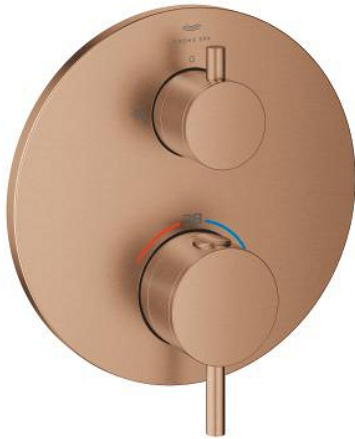

24 359 DL0 ATRIO SAFETY BATH TUB MIXER FOR 2 OUTLETS WITH INTEGRATED SHUT OFF/DIVERTER VALVE

PRODUCT DESCRIPTION

- Colour: brushed warm sunset
 - trim set for GROHE Rapido SmartBox (35 604)
 - GROHE TurboStat - compact cartridge with wax thermoelement
 - GROHE LongLife finish
 - GROHE FastFixation escutcheon with covered shaft sealing and covered fixing
 - metal escutcheon, retroactively 6° adjustable
 - printed hand shower and bath filler symbol
 - GROHE SafeStop - safety button at 38°C
 - GROHE SafeStop Plus - optional temperature limiter at 43°C or 46°C included
 - GROHE AquaDimmer, integrated shut off/diverter valve
 - metal handles
 - without roughing-in set 35 600/35 604 (please order separately)
- outlet B = 27 l/min, outlet C = 30 l/min

24 359 DL0 ATRIO SAFETY BATH TUB MIXER FOR 2 OUTLETS WITH INTEGRATED SHUT OFF/DIVERTER VALVE

SPARE PARTS, November 2022 – April 2024

- 1: Mounting plate (Spare part-nr. 49080000)
- 2: Temperature control handle (Spare part-nr. 49089DL0)
- 3: Escutcheon (Spare part-nr. 49247DL0)
- 4: Shut-off handle Aquadimmer (Spare part-nr. 49090DL0)
- 5: Aquadimmer (Spare part-nr. 49084000)
- 6: Thermostatic compact cartridge 3/4" (Spare part-nr. 49028000)
- 7: Non-return valve (Spare part-nr. 49085000)
- 8: Seal (Spare part-nr. 48360000)
- 9: GROHE TurboStat cartridge 3/4" (Spare part-nr. 49003000)*
- 10: Service stops (Spare part-nr. 1405300M)*
- 11: Socket Spanner (Spare part-nr. 49059000)*
- 12: Backflow protection combination (Spare part-nr. 14055000)*
- 13: Universal extension set 2-handle thermostats, 25 mm (Spare part-nr. 14058000)*