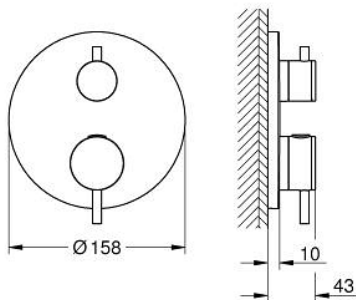

24 359 DC0 ATRIO SAFETY BATH TUB MIXER FOR 2 OUTLETS WITH INTEGRATED SHUT OFF/DIVERTER VALVE

PRODUCT DESCRIPTION

- Colour: supersteel
- trim set for GROHE Rapido SmartBox (35 604)
- GROHE TurboStat - compact cartridge with wax thermoelement
- GROHE LongLife finish
- GROHE FastFixation escutcheon with covered shaft sealing and covered fixing
- metal escutcheon, retroactively 6° adjustable
- printed hand shower and bath filler symbol
- GROHE SafeStop - safety button at 38°C
- GROHE SafeStop Plus - optional temperature limiter at 43°C or 46°C included
- GROHE AquaDimmer, integrated shut off/diverter valve
- metal handles
- without roughing-in set 35 600/35 604 (please order separately)
- outlet B = 27 l/min, outlet C = 30 l/min

24 359 DC0 ATRIO SAFETY BATH TUB MIXER FOR 2 OUTLETS WITH INTEGRATED SHUT OFF/DIVERTER VALVE

SPARE PARTS, October 2021 – April 2024

- 1: Mounting plate (Spare part-nr. 49080000)
- 2: Temperature control handle (Spare part-nr. 49089DC0)
- 3: Escutcheon (Spare part-nr. 49247DC0)
- 4: Shut-off handle Aquadimmer (Spare part-nr. 49090DC0)
- 5: Aquadimmer (Spare part-nr. 49084000)
- 6: Thermostatic compact cartridge 3/4" (Spare part-nr. 49028000)
- 7: Non-return valve (Spare part-nr. 49085000)
- 8: Seal (Spare part-nr. 48360000)
- 9: GROHE TurboStat cartridge 3/4" (Spare part-nr. 49003000)*
- 10: Service stops (Spare part-nr. 1405300M)*
- 11: Socket Spanner (Spare part-nr. 49059000)*
- 12: Backflow protection combination (Spare part-nr. 14055000)*
- 13: Universal extension set 2-handle thermostats, 25 mm (Spare part-nr. 14058000)*