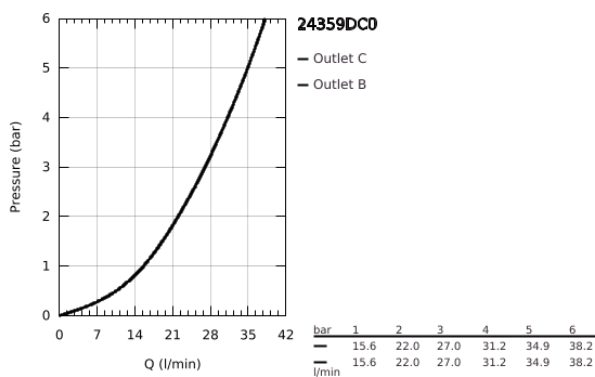

24 359 DC0 ATRIO SAFETY BATH TUB MIXER FOR 2 OUTLETS WITH INTEGRATED SHUT OFF/DIVERTER VALVE

PRODUCT DESCRIPTION

- Colour: supersteel
- trim set for GROHE Rapido SmartBox (35 604)
- GROHE TurboStat - compact cartridge with wax thermoelement
- GROHE LongLife finish
- GROHE FastFixation escutcheon with covered shaft sealing and covered fixing
- metal escutcheon, retroactively 6° adjustable
- printed hand shower and bath filler symbol
- GROHE SafeStop - safety button at 38°C
- GROHE SafeStop Plus - optional temperature limiter at 43°C or 46°C included
- GROHE AquaDimmer, integrated shut off/diverter valve
- metal handles
- without roughing-in set 35 600/35 604 (please order separately)
- outlet B = 27 l/min, outlet C = 30 l/min

24 359 DC0 ATRIO SAFETY BATH TUB MIXER FOR 2 OUTLETS WITH INTEGRATED SHUT OFF/DIVERTER VALVE

SPARE PARTS, October 2021 – April 2024

- 1: Mounting plate (Spare part-nr. 49080000)
- 2: Temperature control handle (Spare part-nr. 49089DC0)
- 3: Escutcheon (Spare part-nr. 49247DC0)
- 4: Shut-off handle Aquadimmer (Spare part-nr. 49090DC0)
- 5: Aquadimmer (Spare part-nr. 49084000)
- 6: Thermostatic compact cartridge 3/4" (Spare part-nr. 49028000)
- 7: Non-return valve (Spare part-nr. 49085000)
- 8: Seal (Spare part-nr. 48360000)
- 9: GROHE TurboStat cartridge 3/4" (Spare part-nr. 49003000)*
- 10: Service stops (Spare part-nr. 1405300M)*
- 11: Socket Spanner (Spare part-nr. 49059000)*
- 12: Backflow protection combination (Spare part-nr. 14055000)*
- 13: Universal extension set 2-handle thermostats, 25 mm (Spare part-nr. 14058000)*