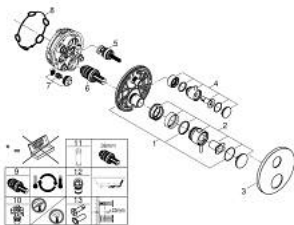

24 359 DC0 ATRIO SAFETY BATH TUB MIXER FOR 2 OUTLETS WITH INTEGRATED SHUT OFF/DIVERTER VALVE

PRODUCT DESCRIPTION

- Colour: supersteel
- trim set for GROHE Rapido SmartBox (35 604)
- GROHE TurboStat - compact cartridge with wax thermoelement
- GROHE LongLife finish
- GROHE FastFixation escutcheon with covered shaft sealing and covered fixing
- metal escutcheon, retroactively 6° adjustable
- printed hand shower and bath filler symbol
- GROHE SafeStop - safety button at 38°C
- GROHE SafeStop Plus - optional temperature limiter at 43°C or 46°C included
- GROHE AquaDimmer, integrated shut off/diverter valve
- metal handles
- without roughing-in set 35 600/35 604 (please order separately)
- outlet B = 27 l/min, outlet C = 30 l/min

24 359 DC0 ATRIO SAFETY BATH TUB MIXER FOR 2 OUTLETS WITH INTEGRATED SHUT OFF/DIVERTER VALVE

SPARE PARTS, October 2021 – April 2024

- 1: Mounting plate (Spare part-nr. 49080000)
- 2: Temperature control handle (Spare part-nr. 49089DC0)
- 3: Escutcheon (Spare part-nr. 49247DC0)
- 4: Shut-off handle Aquadimmer (Spare part-nr. 49090DC0)
- 5: Aquadimmer (Spare part-nr. 49084000)
- 6: Thermostatic compact cartridge 3/4" (Spare part-nr. 49028000)
- 7: Non-return valve (Spare part-nr. 49085000)
- 8: Seal (Spare part-nr. 48360000)
- 9: GROHE TurboStat cartridge 3/4" (Spare part-nr. 49003000)*
- 10: Service stops (Spare part-nr. 1405300M)*
- 11: Socket Spanner (Spare part-nr. 49059000)*
- 12: Backflow protection combination (Spare part-nr. 14055000)*
- 13: Universal extension set 2-handle thermostats, 25 mm (Spare part-nr. 14058000)*