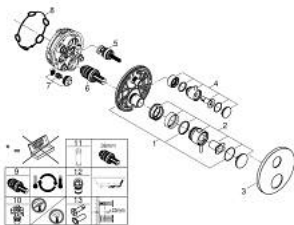

## 24 359 DA0 ATRIO SAFETY BATH TUB MIXER FOR 2 OUTLETS WITH INTEGRATED SHUT OFF/DIVERTER VALVE

### PRODUCT DESCRIPTION

- Colour: warm sunset
- trim set for GROHE Rapido SmartBox (35 604)
- GROHE TurboStat - compact cartridge with wax thermoelement
- GROHE LongLife finish
- GROHE FastFixation escutcheon with covered shaft sealing and covered fixing
- metal escutcheon, retroactively 6° adjustable
- printed hand shower and bath filler symbol
- GROHE SafeStop - safety button at 38°C
- GROHE SafeStop Plus - optional temperature limiter at 43°C or 46°C included
- GROHE AquaDimmer, integrated shut off/diverter valve
- metal handles
- without roughing-in set 35 600/35 604 (please order separately)
- outlet B = 27 l/min, outlet C = 30 l/min

### SPARE PARTS, October 2021 – April 2024

- 1: Mounting plate (Spare part-nr. 49080000)
- 2: Temperature control handle (Spare part-nr. 49089DA0)
- 3: Escutcheon (Spare part-nr. 49247DA0)
- 4: Shut-off handle Aquadimmer (Spare part-nr. 49090DA0)
- 5: Aquadimmer (Spare part-nr. 49084000)
- 6: Thermostatic compact cartridge 3/4" (Spare part-nr. 49028000)
- 7: Non-return valve (Spare part-nr. 49085000)
- 8: Seal (Spare part-nr. 48360000)
- 9: GROHE TurboStat cartridge 3/4" (Spare part-nr. 49003000)\*
- 10: Service stops (Spare part-nr. 1405300M)\*
- 11: Socket Spanner (Spare part-nr. 49059000)\*
- 12: Backflow protection combination (Spare part-nr. 14055000)\*
- 13: Universal extension set 2-handle thermostats, 25 mm (Spare part-nr. 14058000)\*