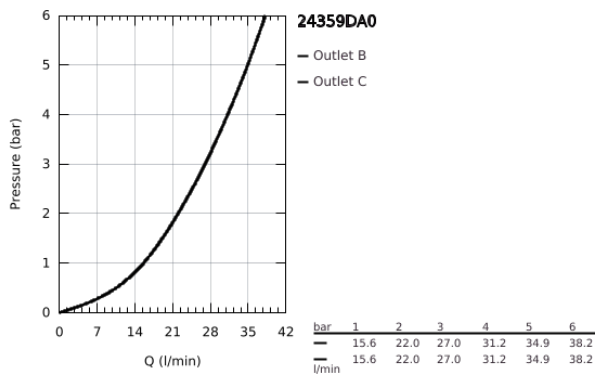

## 24 359 DA0 ATRIO SAFETY BATH TUB MIXER FOR 2 OUTLETS WITH INTEGRATED SHUT OFF/DIVERTER VALVE

### PRODUCT DESCRIPTION

- Colour: warm sunset
- trim set for GROHE Rapido SmartBox (35 604)
- GROHE TurboStat - compact cartridge with wax thermoelement
- GROHE LongLife finish
- GROHE FastFixation escutcheon with covered shaft sealing and covered fixing
- metal escutcheon, retroactively 6° adjustable
- printed hand shower and bath filler symbol
- GROHE SafeStop - safety button at 38°C
- GROHE SafeStop Plus - optional temperature limiter at 43°C or 46°C included
- GROHE AquaDimmer, integrated shut off/diverter valve
- metal handles
- without roughing-in set 35 600/35 604 (please order separately)
- outlet B = 27 l/min, outlet C = 30 l/min