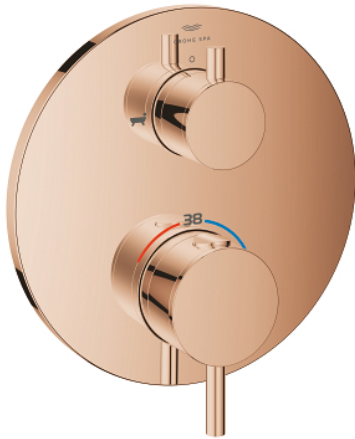

## 24 359 DA0 ATRIO SAFETY BATH TUB MIXER FOR 2 OUTLETS WITH INTEGRATED SHUT OFF/DIVERTER VALVE

### PRODUCT DESCRIPTION

- Colour: warm sunset
- trim set for GROHE Rapido SmartBox (35 604)
- GROHE TurboStat - compact cartridge with wax thermoelement
- GROHE LongLife finish
- GROHE FastFixation escutcheon with covered shaft sealing and covered fixing
- metal escutcheon, retroactively 6° adjustable
- printed hand shower and bath filler symbol
- GROHE SafeStop - safety button at 38°C
- GROHE SafeStop Plus - optional temperature limiter at 43°C or 46°C included
- GROHE AquaDimmer, integrated shut off/diverter valve
- metal handles
- without roughing-in set 35 600/35 604 (please order separately)
- outlet B = 27 l/min, outlet C = 30 l/min

### SPARE PARTS, October 2021 – April 2024

- 1: Mounting plate (Spare part-nr. 49080000)
- 2: Temperature control handle (Spare part-nr. 49089DA0)
- 3: Escutcheon (Spare part-nr. 49247DA0)
- 4: Shut-off handle Aquadimmer (Spare part-nr. 49090DA0)
- 5: Aquadimmer (Spare part-nr. 49084000)
- 6: Thermostatic compact cartridge 3/4" (Spare part-nr. 49028000)
- 7: Non-return valve (Spare part-nr. 49085000)
- 8: Seal (Spare part-nr. 48360000)
- 9: GROHE TurboStat cartridge 3/4" (Spare part-nr. 49003000)\*
- 10: Service stops (Spare part-nr. 1405300M)\*
- 11: Socket Spanner (Spare part-nr. 49059000)\*
- 12: Backflow protection combination (Spare part-nr. 14055000)\*
- 13: Universal extension set 2-handle thermostats, 25 mm (Spare part-nr. 14058000)\*