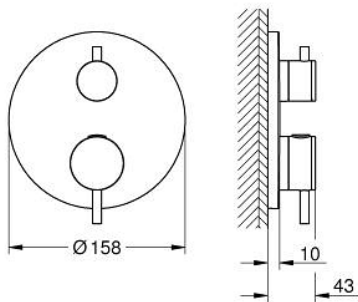

## 24 359 DA0 ATRIO SAFETY BATH TUB MIXER FOR 2 OUTLETS WITH INTEGRATED SHUT OFF/DIVERTER VALVE

### PRODUCT DESCRIPTION

- Colour: warm sunset
- trim set for GROHE Rapido SmartBox (35 604)
- GROHE TurboStat - compact cartridge with wax thermoelement
- GROHE LongLife finish
- GROHE FastFixation escutcheon with covered shaft sealing and covered fixing
- metal escutcheon, retroactively 6° adjustable
- printed hand shower and bath filler symbol
- GROHE SafeStop - safety button at 38°C
- GROHE SafeStop Plus - optional temperature limiter at 43°C or 46°C included
- GROHE AquaDimmer, integrated shut off/diverter valve
- metal handles
- without roughing-in set 35 600/35 604 (please order separately)
- outlet B = 27 l/min, outlet C = 30 l/min