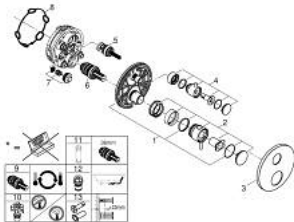

24 359 AL0 ATRIO SAFETY BATH TUB MIXER FOR 2 OUTLETS WITH INTEGRATED SHUT OFF/DIVERTER VALVE

PRODUCT DESCRIPTION

- Colour: brushed hard graphite
- trim set for GROHE Rapido SmartBox (35 604)
- GROHE TurboStat - compact cartridge with wax thermoelement
- GROHE LongLife finish
- GROHE FastFixation escutcheon with covered shaft sealing and covered fixing
- metal escutcheon, retroactively 6° adjustable
- printed hand shower and bath filler symbol
- GROHE SafeStop - safety button at 38°C
- GROHE SafeStop Plus - optional temperature limiter at 43°C or 46°C included
- GROHE AquaDimmer, integrated shut off/diverter valve
- metal handles
- without roughing-in set 35 600/35 604 (please order separately)
- outlet B = 27 l/min, outlet C = 30 l/min

24 359 AL0 ATRIO SAFETY BATH TUB MIXER FOR 2 OUTLETS WITH INTEGRATED SHUT OFF/DIVERTER VALVE

SPARE PARTS, October 2021 – April 2024

- 1: Mounting plate (Spare part-nr. 49080000)
- 2: Temperature control handle (Spare part-nr. 49089AL0)
- 3: Escutcheon (Spare part-nr. 49247AL0)
- 4: Shut-off handle Aquadimmer (Spare part-nr. 49090AL0)
- 5: Aquadimmer (Spare part-nr. 49084000)
- 6: Thermostatic compact cartridge 3/4" (Spare part-nr. 49028000)
- 7: Non-return valve (Spare part-nr. 49085000)
- 8: Seal (Spare part-nr. 48360000)
- 9: GROHE TurboStat cartridge 3/4" (Spare part-nr. 49003000)*
- 10: Service stops (Spare part-nr. 1405300M)*
- 11: Socket Spanner (Spare part-nr. 49059000)*
- 12: Backflow protection combination (Spare part-nr. 14055000)*
- 13: Universal extension set 2-handle thermostats, 25 mm (Spare part-nr. 14058000)*