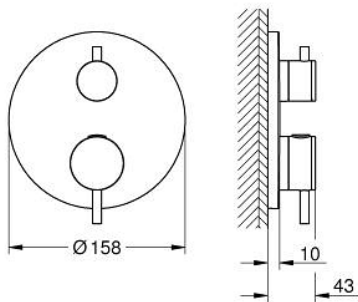

24 359 AL0 ATRIO SAFETY BATH TUB MIXER FOR 2 OUTLETS WITH INTEGRATED SHUT OFF/DIVERTER VALVE

PRODUCT DESCRIPTION

- Colour: brushed hard graphite
- trim set for GROHE Rapido SmartBox (35 604)
- GROHE TurboStat - compact cartridge with wax thermoelement
- GROHE LongLife finish
- GROHE FastFixation escutcheon with covered shaft sealing and covered fixing
- metal escutcheon, retroactively 6° adjustable
- printed hand shower and bath filler symbol
- GROHE SafeStop - safety button at 38°C
- GROHE SafeStop Plus - optional temperature limiter at 43°C or 46°C included
- GROHE AquaDimmer, integrated shut off/diverter valve
- metal handles
- without roughing-in set 35 600/35 604 (please order separately)
- outlet B = 27 l/min, outlet C = 30 l/min

24 359 AL0 ATRIO SAFETY BATH TUB MIXER FOR 2 OUTLETS WITH INTEGRATED SHUT OFF/DIVERTER VALVE

SPARE PARTS, October 2021 – April 2024

- 1: Mounting plate (Spare part-nr. 49080000)
- 2: Temperature control handle (Spare part-nr. 49089AL0)
- 3: Escutcheon (Spare part-nr. 49247AL0)
- 4: Shut-off handle Aquadimmer (Spare part-nr. 49090AL0)
- 5: Aquadimmer (Spare part-nr. 49084000)
- 6: Thermostatic compact cartridge 3/4" (Spare part-nr. 49028000)
- 7: Non-return valve (Spare part-nr. 49085000)
- 8: Seal (Spare part-nr. 48360000)
- 9: GROHE TurboStat cartridge 3/4" (Spare part-nr. 49003000)*
- 10: Service stops (Spare part-nr. 1405300M)*
- 11: Socket Spanner (Spare part-nr. 49059000)*
- 12: Backflow protection combination (Spare part-nr. 14055000)*
- 13: Universal extension set 2-handle thermostats, 25 mm (Spare part-nr. 14058000)*