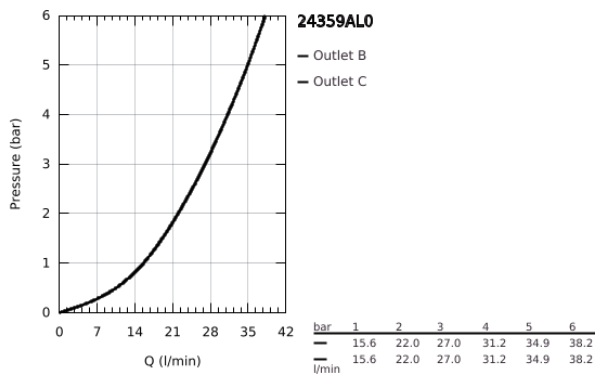

24 359 AL0 ATRIO SAFETY BATH TUB MIXER FOR 2 OUTLETS WITH INTEGRATED SHUT OFF/DIVERTER VALVE

PRODUCT DESCRIPTION

- Colour: brushed hard graphite
- trim set for GROHE Rapido SmartBox (35 604)
- GROHE TurboStat - compact cartridge with wax thermoelement
- GROHE LongLife finish
- GROHE FastFixation escutcheon with covered shaft sealing and covered fixing
- metal escutcheon, retroactively 6° adjustable
- printed hand shower and bath filler symbol
- GROHE SafeStop - safety button at 38°C
- GROHE SafeStop Plus - optional temperature limiter at 43°C or 46°C included
- GROHE AquaDimmer, integrated shut off/diverter valve
- metal handles
- without roughing-in set 35 600/35 604 (please order separately)
- outlet B = 27 l/min, outlet C = 30 l/min

24 359 AL0 ATRIO SAFETY BATH TUB MIXER FOR 2 OUTLETS WITH INTEGRATED SHUT OFF/DIVERTER VALVE

SPARE PARTS, October 2021 – April 2024

- 1: Mounting plate (Spare part-nr. 49080000)
- 2: Temperature control handle (Spare part-nr. 49089AL0)
- 3: Escutcheon (Spare part-nr. 49247AL0)
- 4: Shut-off handle Aquadimmer (Spare part-nr. 49090AL0)
- 5: Aquadimmer (Spare part-nr. 49084000)
- 6: Thermostatic compact cartridge 3/4" (Spare part-nr. 49028000)
- 7: Non-return valve (Spare part-nr. 49085000)
- 8: Seal (Spare part-nr. 48360000)
- 9: GROHE TurboStat cartridge 3/4" (Spare part-nr. 49003000)*
- 10: Service stops (Spare part-nr. 1405300M)*
- 11: Socket Spanner (Spare part-nr. 49059000)*
- 12: Backflow protection combination (Spare part-nr. 14055000)*
- 13: Universal extension set 2-handle thermostats, 25 mm (Spare part-nr. 14058000)*