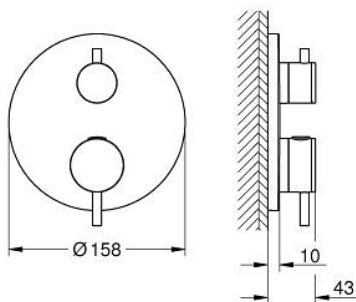

24 359 000 ATRIO SAFETY BATH TUB MIXER FOR 2 OUTLETS WITH INTEGRATED SHUT OFF/DIVERTER VALVE

PRODUCT DESCRIPTION

- Colour: chrome
 - trim set for GROHE Rapido SmartBox (35 604)
 - GROHE TurboStat - compact cartridge with wax thermoelement
 - GROHE LongLife finish
 - GROHE FastFixation escutcheon with covered shaft sealing and covered fixing
 - metal escutcheon, retroactively 6° adjustable
 - printed hand shower and bath filler symbol
 - GROHE SafeStop - safety button at 38°C
 - GROHE SafeStop Plus - optional temperature limiter at 43°C or 46°C included
 - GROHE AquaDimmer, integrated shut off/diverter valve
 - without roughing-in set 35 600/35 604 (please order separately)
- outlet B = 27 l/min, outlet C = 30 l/min

24 359 000 ATRIO SAFETY BATH TUB MIXER FOR 2 OUTLETS WITH INTEGRATED SHUT OFF/DIVERTER VALVE

SPARE PARTS, October 2021 – April 2024

- 1: Mounting plate (Spare part-nr. 49080000)
- 2: Temperature control handle (Spare part-nr. 49089000)
- 3: Escutcheon (Spare part-nr. 49247000)
- 4: Shut-off handle Aquadimmer (Spare part-nr. 49090000)
- 5: Aquadimmer (Spare part-nr. 49084000)
- 6: Thermostatic compact cartridge 3/4" (Spare part-nr. 49028000)
- 7: Non-return valve (Spare part-nr. 49085000)
- 8: Seal (Spare part-nr. 48360000)
- 9: GROHE TurboStat cartridge 3/4" (Spare part-nr. 49003000)*
- 10: Service stops (Spare part-nr. 1405300M)*
- 11: Socket Spanner (Spare part-nr. 49059000)*
- 12: Backflow protection combination (Spare part-nr. 14055000)*
- 13: Universal extension set 2-handle thermostats, 25 mm (Spare part-nr. 14058000)*