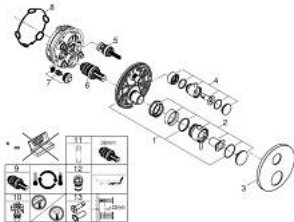

24 359 000 ATRIO SAFETY BATH TUB MIXER FOR 2 OUTLETS WITH INTEGRATED SHUT OFF/DIVERTER VALVE

PRODUCT DESCRIPTION

- Colour: chrome
 - trim set for GROHE Rapido SmartBox (35 604)
 - GROHE TurboStat - compact cartridge with wax thermoelement
 - GROHE LongLife finish
 - GROHE FastFixation escutcheon with covered shaft sealing and covered fixing
 - metal escutcheon, retroactively 6° adjustable
 - printed hand shower and bath filler symbol
 - GROHE SafeStop - safety button at 38°C
 - GROHE SafeStop Plus - optional temperature limiter at 43°C or 46°C included
 - GROHE AquaDimmer, integrated shut off/diverter valve
 - without roughing-in set 35 600/35 604 (please order separately)
- outlet B = 27 l/min, outlet C = 30 l/min

24 359 000 ATRIO SAFETY BATH TUB MIXER FOR 2 OUTLETS WITH INTEGRATED SHUT OFF/DIVERTER VALVE

SPARE PARTS, October 2021 – April 2024

- 1: Mounting plate (Spare part-nr. 49080000)
- 2: Temperature control handle (Spare part-nr. 49089000)
- 3: Escutcheon (Spare part-nr. 49247000)
- 4: Shut-off handle Aquadimmer (Spare part-nr. 49090000)
- 5: Aquadimmer (Spare part-nr. 49084000)
- 6: Thermostatic compact cartridge 3/4" (Spare part-nr. 49028000)
- 7: Non-return valve (Spare part-nr. 49085000)
- 8: Seal (Spare part-nr. 48360000)
- 9: GROHE TurboStat cartridge 3/4" (Spare part-nr. 49003000)*
- 10: Service stops (Spare part-nr. 1405300M)*
- 11: Socket Spanner (Spare part-nr. 49059000)*
- 12: Backflow protection combination (Spare part-nr. 14055000)*
- 13: Universal extension set 2-handle thermostats, 25 mm (Spare part-nr. 14058000)*