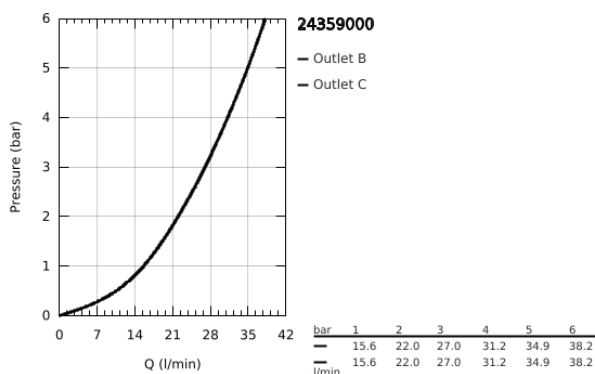

24 359 000 ATRIO SAFETY BATH TUB MIXER FOR 2 OUTLETS WITH INTEGRATED SHUT OFF/DIVERTER VALVE

PRODUCT DESCRIPTION

- Colour: chrome
 - trim set for GROHE Rapido SmartBox (35 604)
 - GROHE TurboStat - compact cartridge with wax thermoelement
 - GROHE LongLife finish
 - GROHE FastFixation escutcheon with covered shaft sealing and covered fixing
 - metal escutcheon, retroactively 6° adjustable
 - printed hand shower and bath filler symbol
 - GROHE SafeStop - safety button at 38°C
 - GROHE SafeStop Plus - optional temperature limiter at 43°C or 46°C included
 - GROHE AquaDimmer, integrated shut off/diverter valve
 - without roughing-in set 35 600/35 604 (please order separately)
- outlet B = 27 l/min, outlet C = 30 l/min

24 359 000 ATRIO SAFETY BATH TUB MIXER FOR 2 OUTLETS WITH INTEGRATED SHUT OFF/DIVERTER VALVE

SPARE PARTS, October 2021 – April 2024

- 1: Mounting plate (Spare part-nr. 49080000)
- 2: Temperature control handle (Spare part-nr. 49089000)
- 3: Escutcheon (Spare part-nr. 49247000)
- 4: Shut-off handle Aquadimmer (Spare part-nr. 49090000)
- 5: Aquadimmer (Spare part-nr. 49084000)
- 6: Thermostatic compact cartridge 3/4" (Spare part-nr. 49028000)
- 7: Non-return valve (Spare part-nr. 49085000)
- 8: Seal (Spare part-nr. 48360000)
- 9: GROHE TurboStat cartridge 3/4" (Spare part-nr. 49003000)*
- 10: Service stops (Spare part-nr. 1405300M)*
- 11: Socket Spanner (Spare part-nr. 49059000)*
- 12: Backflow protection combination (Spare part-nr. 14055000)*
- 13: Universal extension set 2-handle thermostats, 25 mm (Spare part-nr. 14058000)*