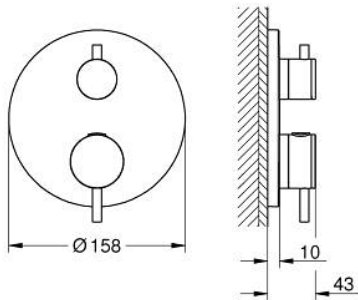

24 358 MS0 ATRIO SAFETY SHOWER MIXER FOR 2 OUTLETS WITH INTEGRATED SHUT OFF/DIVERTER VALVE

PRODUCT DESCRIPTION

- Colour: satin steel
- trim set for GROHE Rapido SmartBox (35 604)
- GROHE TurboStat - compact cartridge with wax thermoelement
- GROHE LongLife finish
- GROHE FastFixation escutcheon with covered shaft sealing and covered fixing
- metal escutcheon, retroactively 6° adjustable
- printed head and hand shower symbol
- GROHE SafeStop - safety button at 38°C
- GROHE SafeStop Plus - optional temperature limiter at 43°C or 46°C included
- GROHE AquaDimmer, integrated shut off/diverter valve
- metal handles
- without roughing-in set 35 600/35 604 (please order separately)
- outlet B = 27 l/min, outlet C = 30 l/min

24 358 MS0 ATRIO SAFETY SHOWER MIXER FOR 2 OUTLETS WITH INTEGRATED SHUT OFF/DIVERTER VALVE

SPARE PARTS, October 2022 – now

- 1: Mounting plate (Spare part-nr. 49080000)
- 2: Temperature control handle (Spare part-nr. 49089MS0)
- 3: Escutcheon (Spare part-nr. 49246MS0)
- 4: Shut-off handle Aquadimmer (Spare part-nr. 49090MS0)
- 5: Aquadimmer (Spare part-nr. 49084000)
- 6: Thermostatic compact cartridge 3/4" (Spare part-nr. 49028000)
- 7: Non-return valve (Spare part-nr. 49085000)
- 8: Seal (Spare part-nr. 48360000)
- 9: GROHE TurboStat cartridge 3/4" (Spare part-nr. 49003000)*
- 10: Service stops (Spare part-nr. 1405300M)*
- 11: Socket Spanner (Spare part-nr. 49059000)*
- 12: Backflow protection combination (Spare part-nr. 14055000)*
- 13: Universal extension set 2-handle thermostats, 25 mm (Spare part-nr. 14058000)*