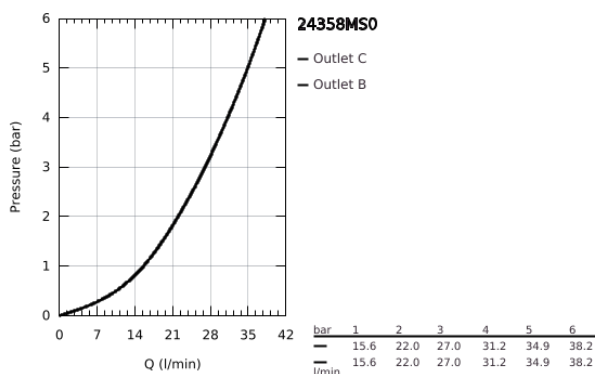

24 358 MS0 ATRIO SAFETY SHOWER MIXER FOR 2 OUTLETS WITH INTEGRATED SHUT OFF/DIVERTER VALVE

PRODUCT DESCRIPTION

- Colour: satin steel
- trim set for GROHE Rapido SmartBox (35 604)
- GROHE TurboStat - compact cartridge with wax thermoelement
- GROHE LongLife finish
- GROHE FastFixation escutcheon with covered shaft sealing and covered fixing
- metal escutcheon, retroactively 6° adjustable
- printed head and hand shower symbol
- GROHE SafeStop - safety button at 38°C
- GROHE SafeStop Plus - optional temperature limiter at 43°C or 46°C included
- GROHE AquaDimmer, integrated shut off/diverter valve
- metal handles
- without roughing-in set 35 600/35 604 (please order separately)
- outlet B = 27 l/min, outlet C = 30 l/min

24 358 MS0 ATRIO SAFETY SHOWER MIXER FOR 2 OUTLETS WITH INTEGRATED SHUT OFF/DIVERTER VALVE

SPARE PARTS, October 2022 – now

- 1: Mounting plate (Spare part-nr. 49080000)
- 2: Temperature control handle (Spare part-nr. 49089MS0)
- 3: Escutcheon (Spare part-nr. 49246MS0)
- 4: Shut-off handle Aquadimmer (Spare part-nr. 49090MS0)
- 5: Aquadimmer (Spare part-nr. 49084000)
- 6: Thermostatic compact cartridge 3/4" (Spare part-nr. 49028000)
- 7: Non-return valve (Spare part-nr. 49085000)
- 8: Seal (Spare part-nr. 48360000)
- 9: GROHE TurboStat cartridge 3/4" (Spare part-nr. 49003000)*
- 10: Service stops (Spare part-nr. 1405300M)*
- 11: Socket Spanner (Spare part-nr. 49059000)*
- 12: Backflow protection combination (Spare part-nr. 14055000)*
- 13: Universal extension set 2-handle thermostats, 25 mm (Spare part-nr. 14058000)*