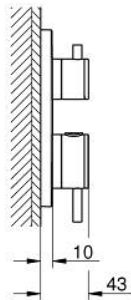

## 24 358 MG0 ATRIO SAFETY SHOWER MIXER FOR 2 OUTLETS WITH INTEGRATED SHUT OFF/DIVERTER VALVE

### PRODUCT DESCRIPTION

- Colour: satin graphite
- trim set for GROHE Rapido SmartBox (35 604)
- GROHE TurboStat - compact cartridge with wax thermoelement
- GROHE LongLife finish
- GROHE FastFixation escutcheon with covered shaft sealing and covered fixing
- metal escutcheon, retroactively 6° adjustable
- printed head and hand shower symbol
- GROHE SafeStop - safety button at 38°C
- GROHE SafeStop Plus - optional temperature limiter at 43°C or 46°C included
- GROHE AquaDimmer, integrated shut off/diverter valve
- metal handles
- without roughing-in set 35 600/35 604 (please order separately)
- outlet B = 27 l/min, outlet C = 30 l/min

### SPARE PARTS, October 2022 – now

- 1: Mounting plate (Spare part-nr. 49080000)
- 2: Temperature control handle (Spare part-nr. 49089MG0)
- 3: Escutcheon (Spare part-nr. 49246MG0)
- 4: Shut-off handle Aquadimmer (Spare part-nr. 49090MG0)
- 5: Aquadimmer (Spare part-nr. 49084000)
- 6: Thermostatic compact cartridge 3/4" (Spare part-nr. 49028000)
- 7: Non-return valve (Spare part-nr. 49085000)
- 8: Seal (Spare part-nr. 48360000)
- 9: GROHE TurboStat cartridge 3/4" (Spare part-nr. 49003000)\*
- 10: Service stops (Spare part-nr. 1405300M)\*
- 11: Socket Spanner (Spare part-nr. 49059000)\*
- 12: Backflow protection combination (Spare part-nr. 14055000)\*
- 13: Universal extension set 2-handle thermostats, 25 mm (Spare part-nr. 14058000)\*