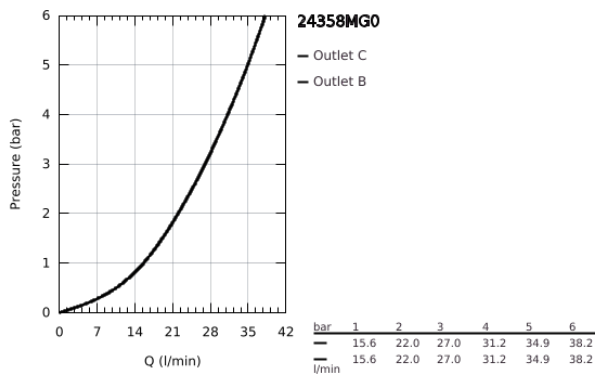

## 24 358 MG0 ATRIO SAFETY SHOWER MIXER FOR 2 OUTLETS WITH INTEGRATED SHUT OFF/DIVERTER VALVE

### PRODUCT DESCRIPTION

- Colour: satin graphite
- trim set for GROHE Rapido SmartBox (35 604)
- GROHE TurboStat - compact cartridge with wax thermoelement
- GROHE LongLife finish
- GROHE FastFixation escutcheon with covered shaft sealing and covered fixing
- metal escutcheon, retroactively 6° adjustable
- printed head and hand shower symbol
- GROHE SafeStop - safety button at 38°C
- GROHE SafeStop Plus - optional temperature limiter at 43°C or 46°C included
- GROHE AquaDimmer, integrated shut off/diverter valve
- metal handles
- without roughing-in set 35 600/35 604 (please order separately)
- outlet B = 27 l/min, outlet C = 30 l/min