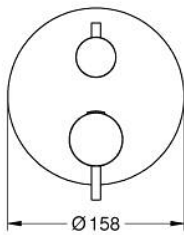

## 24 358 MG0 ATRIO SAFETY SHOWER MIXER FOR 2 OUTLETS WITH INTEGRATED SHUT OFF/DIVERTER VALVE

### PRODUCT DESCRIPTION

- Colour: satin graphite
- trim set for GROHE Rapido SmartBox (35 604)
- GROHE TurboStat - compact cartridge with wax thermoelement
- GROHE LongLife finish
- GROHE FastFixation escutcheon with covered shaft sealing and covered fixing
- metal escutcheon, retroactively 6° adjustable
- printed head and hand shower symbol
- GROHE SafeStop - safety button at 38°C
- GROHE SafeStop Plus - optional temperature limiter at 43°C or 46°C included
- GROHE AquaDimmer, integrated shut off/diverter valve
- metal handles
- without roughing-in set 35 600/35 604 (please order separately)
- outlet B = 27 l/min, outlet C = 30 l/min