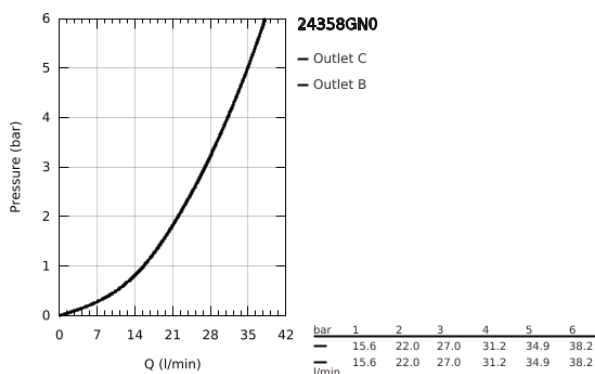

24 358 GN0 ATRIO SAFETY SHOWER MIXER FOR 2 OUTLETS WITH INTEGRATED SHUT OFF/DIVERTER VALVE

PRODUCT DESCRIPTION

- Colour: brushed cool sunrise
- trim set for GROHE Rapido SmartBox (35 604)
- GROHE TurboStat - compact cartridge with wax thermoelement
- GROHE LongLife finish
- GROHE FastFixation escutcheon with covered shaft sealing and covered fixing
- metal escutcheon, retroactively 6° adjustable
- printed head and hand shower symbol
- GROHE SafeStop - safety button at 38°C
- GROHE SafeStop Plus - optional temperature limiter at 43°C or 46°C included
- GROHE AquaDimmer, integrated shut off/diverter valve
- metal handles
- without roughing-in set 35 600/35 604 (please order separately)
- outlet B = 27 l/min, outlet C = 30 l/min

24 358 GN0 ATRIO SAFETY SHOWER MIXER FOR 2 OUTLETS WITH INTEGRATED SHUT OFF/DIVERTER VALVE

SPARE PARTS, November 2022 – now

- 1: Mounting plate (Spare part-nr. 49080000)
- 2: Temperature control handle (Spare part-nr. 49089GN0)
- 3: Escutcheon (Spare part-nr. 49246GN0)
- 4: Shut-off handle Aquadimmer (Spare part-nr. 49090GN0)
- 5: Aquadimmer (Spare part-nr. 49084000)
- 6: Thermostatic compact cartridge 3/4" (Spare part-nr. 49028000)
- 7: Non-return valve (Spare part-nr. 49085000)
- 8: Seal (Spare part-nr. 48360000)
- 9: GROHE TurboStat cartridge 3/4" (Spare part-nr. 49003000)*
- 10: Service stops (Spare part-nr. 1405300M)*
- 11: Socket Spanner (Spare part-nr. 49059000)*
- 12: Backflow protection combination (Spare part-nr. 14055000)*
- 13: Universal extension set 2-handle thermostats, 25 mm (Spare part-nr. 14058000)*