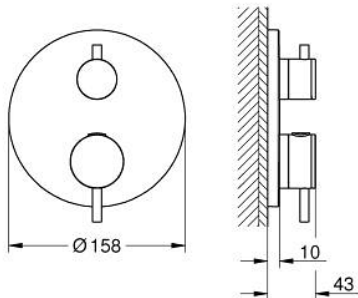

24 358 GN0 ATRIO SAFETY SHOWER MIXER FOR 2 OUTLETS WITH INTEGRATED SHUT OFF/DIVERTER VALVE

PRODUCT DESCRIPTION

- Colour: brushed cool sunrise
- trim set for GROHE Rapido SmartBox (35 604)
- GROHE TurboStat - compact cartridge with wax thermoelement
- GROHE LongLife finish
- GROHE FastFixation escutcheon with covered shaft sealing and covered fixing
- metal escutcheon, retroactively 6° adjustable
- printed head and hand shower symbol
- GROHE SafeStop - safety button at 38°C
- GROHE SafeStop Plus - optional temperature limiter at 43°C or 46°C included
- GROHE AquaDimmer, integrated shut off/diverter valve
- metal handles
- without roughing-in set 35 600/35 604 (please order separately)
- outlet B = 27 l/min, outlet C = 30 l/min

24 358 GN0 ATRIO SAFETY SHOWER MIXER FOR 2 OUTLETS WITH INTEGRATED SHUT OFF/DIVERTER VALVE

SPARE PARTS, November 2022 – now

- 1: Mounting plate (Spare part-nr. 49080000)
- 2: Temperature control handle (Spare part-nr. 49089GN0)
- 3: Escutcheon (Spare part-nr. 49246GN0)
- 4: Shut-off handle Aquadimmer (Spare part-nr. 49090GN0)
- 5: Aquadimmer (Spare part-nr. 49084000)
- 6: Thermostatic compact cartridge 3/4" (Spare part-nr. 49028000)
- 7: Non-return valve (Spare part-nr. 49085000)
- 8: Seal (Spare part-nr. 48360000)
- 9: GROHE TurboStat cartridge 3/4" (Spare part-nr. 49003000)*
- 10: Service stops (Spare part-nr. 1405300M)*
- 11: Socket Spanner (Spare part-nr. 49059000)*
- 12: Backflow protection combination (Spare part-nr. 14055000)*
- 13: Universal extension set 2-handle thermostats, 25 mm (Spare part-nr. 14058000)*