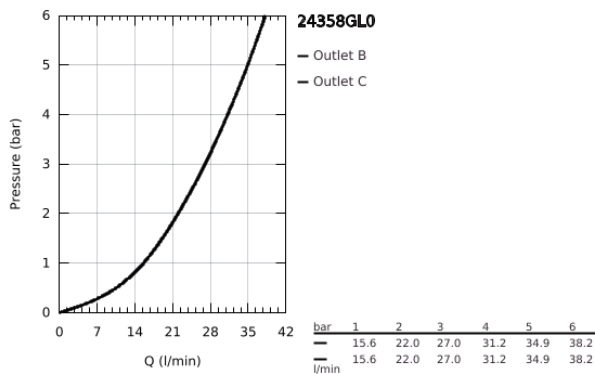

## 24 358 GL0 ATRIO SAFETY SHOWER MIXER FOR 2 OUTLETS WITH INTEGRATED SHUT OFF/DIVERTER VALVE

### PRODUCT DESCRIPTION

- Colour: cool sunrise
- trim set for GROHE Rapido SmartBox (35 604)
- GROHE TurboStat - compact cartridge with wax thermoelement
- GROHE LongLife finish
- GROHE FastFixation escutcheon with covered shaft sealing and covered fixing
- metal escutcheon, retroactively 6° adjustable
- printed head and hand shower symbol
- GROHE SafeStop - safety button at 38°C
- GROHE SafeStop Plus - optional temperature limiter at 43°C or 46°C included
- GROHE AquaDimmer, integrated shut off/diverter valve
- metal handles
- without roughing-in set 35 600/35 604 (please order separately)
- outlet B = 27 l/min, outlet C = 30 l/min