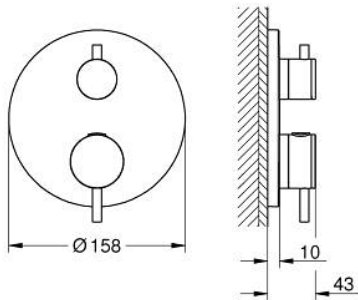

## 24 358 GL0 ATRIO SAFETY SHOWER MIXER FOR 2 OUTLETS WITH INTEGRATED SHUT OFF/DIVERTER VALVE

### PRODUCT DESCRIPTION

- Colour: cool sunrise
- trim set for GROHE Rapido SmartBox (35 604)
- GROHE TurboStat - compact cartridge with wax thermoelement
- GROHE LongLife finish
- GROHE FastFixation escutcheon with covered shaft sealing and covered fixing
- metal escutcheon, retroactively 6° adjustable
- printed head and hand shower symbol
- GROHE SafeStop - safety button at 38°C
- GROHE SafeStop Plus - optional temperature limiter at 43°C or 46°C included
- GROHE AquaDimmer, integrated shut off/diverter valve
- metal handles
- without roughing-in set 35 600/35 604 (please order separately)
- outlet B = 27 l/min, outlet C = 30 l/min

### SPARE PARTS, October 2021 – now

- 1: Mounting plate (Spare part-nr. 49080000)
- 2: Temperature control handle (Spare part-nr. 49089GL0)
- 3: Escutcheon (Spare part-nr. 49246GL0)
- 4: Shut-off handle Aquadimmer (Spare part-nr. 49090GL0)
- 5: Aquadimmer (Spare part-nr. 49084000)
- 6: Thermostatic compact cartridge 3/4" (Spare part-nr. 49028000)
- 7: Non-return valve (Spare part-nr. 49085000)
- 8: Seal (Spare part-nr. 48360000)
- 9: GROHE TurboStat cartridge 3/4" (Spare part-nr. 49003000)\*
- 10: Service stops (Spare part-nr. 1405300M)\*
- 11: Socket Spanner (Spare part-nr. 49059000)\*
- 12: Backflow protection combination (Spare part-nr. 14055000)\*
- 13: Universal extension set 2-handle thermostats, 25 mm (Spare part-nr. 14058000)\*