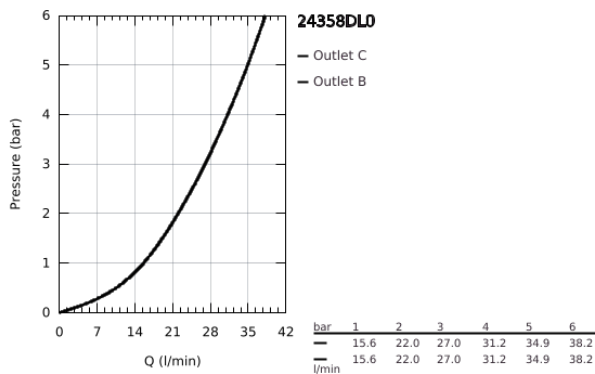

24 358 DL0 ATRIO SAFETY SHOWER MIXER FOR 2 OUTLETS WITH INTEGRATED SHUT OFF/DIVERTER VALVE

PRODUCT DESCRIPTION

- Colour: brushed warm sunset
- trim set for GROHE Rapido SmartBox (35 604)
- GROHE TurboStat - compact cartridge with wax thermoelement
- GROHE LongLife finish
- GROHE FastFixation escutcheon with covered shaft sealing and covered fixing
- metal escutcheon, retroactively 6° adjustable
- printed head and hand shower symbol
- GROHE SafeStop - safety button at 38°C
- GROHE SafeStop Plus - optional temperature limiter at 43°C or 46°C included
- GROHE AquaDimmer, integrated shut off/diverter valve
- metal handles
- without roughing-in set 35 600/35 604 (please order separately)
- outlet B = 27 l/min, outlet C = 30 l/min

24 358 DL0 ATRIO SAFETY SHOWER MIXER FOR 2 OUTLETS WITH INTEGRATED SHUT OFF/DIVERTER VALVE

SPARE PARTS, November 2022 – now

- 1: Mounting plate (Spare part-nr. 49080000)
- 2: Temperature control handle (Spare part-nr. 49089DL0)
- 3: Escutcheon (Spare part-nr. 49246DL0)
- 4: Shut-off handle Aquadimmer (Spare part-nr. 49090DL0)
- 5: Aquadimmer (Spare part-nr. 49084000)
- 6: Thermostatic compact cartridge 3/4" (Spare part-nr. 49028000)
- 7: Non-return valve (Spare part-nr. 49085000)
- 8: Seal (Spare part-nr. 48360000)
- 9: GROHE TurboStat cartridge 3/4" (Spare part-nr. 49003000)*
- 10: Service stops (Spare part-nr. 1405300M)*
- 11: Socket Spanner (Spare part-nr. 49059000)*
- 12: Backflow protection combination (Spare part-nr. 14055000)*
- 13: Universal extension set 2-handle thermostats, 25 mm (Spare part-nr. 14058000)*