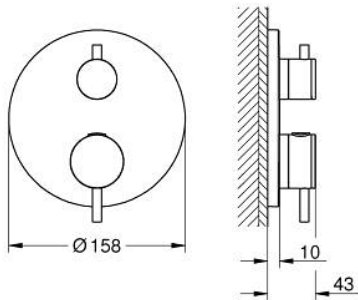

24 358 DL0 ATRIO SAFETY SHOWER MIXER FOR 2 OUTLETS WITH INTEGRATED SHUT OFF/DIVERTER VALVE

PRODUCT DESCRIPTION

- Colour: brushed warm sunset
- trim set for GROHE Rapido SmartBox (35 604)
- GROHE TurboStat - compact cartridge with wax thermoelement
- GROHE LongLife finish
- GROHE FastFixation escutcheon with covered shaft sealing and covered fixing
- metal escutcheon, retroactively 6° adjustable
- printed head and hand shower symbol
- GROHE SafeStop - safety button at 38°C
- GROHE SafeStop Plus - optional temperature limiter at 43°C or 46°C included
- GROHE AquaDimmer, integrated shut off/diverter valve
- metal handles
- without roughing-in set 35 600/35 604 (please order separately)
- outlet B = 27 l/min, outlet C = 30 l/min

24 358 DL0 ATRIO SAFETY SHOWER MIXER FOR 2 OUTLETS WITH INTEGRATED SHUT OFF/DIVERTER VALVE

SPARE PARTS, November 2022 – now

- 1: Mounting plate (Spare part-nr. 49080000)
- 2: Temperature control handle (Spare part-nr. 49089DL0)
- 3: Escutcheon (Spare part-nr. 49246DL0)
- 4: Shut-off handle Aquadimmer (Spare part-nr. 49090DL0)
- 5: Aquadimmer (Spare part-nr. 49084000)
- 6: Thermostatic compact cartridge 3/4" (Spare part-nr. 49028000)
- 7: Non-return valve (Spare part-nr. 49085000)
- 8: Seal (Spare part-nr. 48360000)
- 9: GROHE TurboStat cartridge 3/4" (Spare part-nr. 49003000)*
- 10: Service stops (Spare part-nr. 1405300M)*
- 11: Socket Spanner (Spare part-nr. 49059000)*
- 12: Backflow protection combination (Spare part-nr. 14055000)*
- 13: Universal extension set 2-handle thermostats, 25 mm (Spare part-nr. 14058000)*