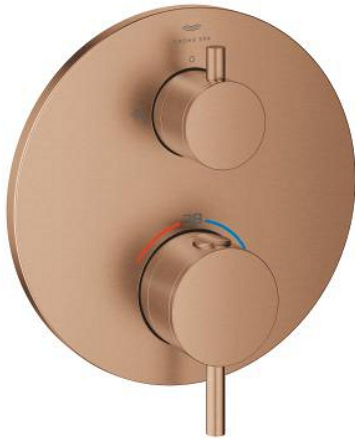

24 358 DL0 ATRIO SAFETY SHOWER MIXER FOR 2 OUTLETS WITH INTEGRATED SHUT OFF/DIVERTER VALVE

PRODUCT DESCRIPTION

- Colour: brushed warm sunset
- trim set for GROHE Rapido SmartBox (35 604)
- GROHE TurboStat - compact cartridge with wax thermoelement
- GROHE LongLife finish
- GROHE FastFixation escutcheon with covered shaft sealing and covered fixing
- metal escutcheon, retroactively 6° adjustable
- printed head and hand shower symbol
- GROHE SafeStop - safety button at 38°C
- GROHE SafeStop Plus - optional temperature limiter at 43°C or 46°C included
- GROHE AquaDimmer, integrated shut off/diverter valve
- metal handles
- without roughing-in set 35 600/35 604 (please order separately)
- outlet B = 27 l/min, outlet C = 30 l/min

24 358 DL0 ATRIO SAFETY SHOWER MIXER FOR 2 OUTLETS WITH INTEGRATED SHUT OFF/DIVERTER VALVE

SPARE PARTS, November 2022 – now

- 1: Mounting plate (Spare part-nr. 49080000)
- 2: Temperature control handle (Spare part-nr. 49089DL0)
- 3: Escutcheon (Spare part-nr. 49246DL0)
- 4: Shut-off handle Aquadimmer (Spare part-nr. 49090DL0)
- 5: Aquadimmer (Spare part-nr. 49084000)
- 6: Thermostatic compact cartridge 3/4" (Spare part-nr. 49028000)
- 7: Non-return valve (Spare part-nr. 49085000)
- 8: Seal (Spare part-nr. 48360000)
- 9: GROHE TurboStat cartridge 3/4" (Spare part-nr. 49003000)*
- 10: Service stops (Spare part-nr. 1405300M)*
- 11: Socket Spanner (Spare part-nr. 49059000)*
- 12: Backflow protection combination (Spare part-nr. 14055000)*
- 13: Universal extension set 2-handle thermostats, 25 mm (Spare part-nr. 14058000)*