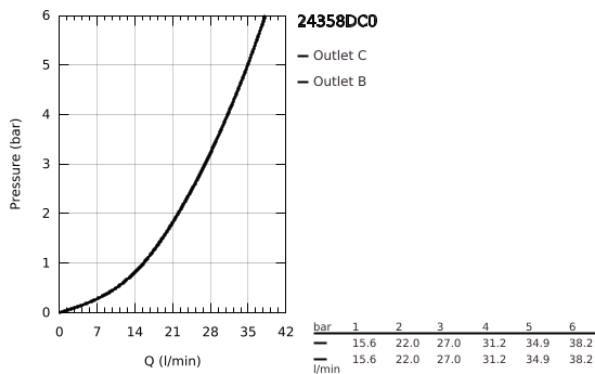

24 358 DC0 ATRIO SAFETY SHOWER MIXER FOR 2 OUTLETS WITH INTEGRATED SHUT OFF/DIVERTER VALVE

PRODUCT DESCRIPTION

- Colour: supersteel
- trim set for GROHE Rapido SmartBox (35 604)
- GROHE TurboStat - compact cartridge with wax thermoelement
- GROHE LongLife finish
- GROHE FastFixation escutcheon with covered shaft sealing and covered fixing
- metal escutcheon, retroactively 6° adjustable
- printed head and hand shower symbol
- GROHE SafeStop - safety button at 38°C
- GROHE SafeStop Plus - optional temperature limiter at 43°C or 46°C included
- GROHE AquaDimmer, integrated shut off/diverter valve
- metal handles
- without roughing-in set 35 600/35 604 (please order separately)
- outlet B = 27 l/min, outlet C = 30 l/min

24 358 DC0 ATRIO SAFETY SHOWER MIXER FOR 2 OUTLETS WITH INTEGRATED SHUT OFF/DIVERTER VALVE

SPARE PARTS, October 2021 – now

- 1: Mounting plate (Spare part-nr. 49080000)
- 2: Temperature control handle (Spare part-nr. 49089DC0)
- 3: Escutcheon (Spare part-nr. 49246DC0)
- 4: Shut-off handle Aquadimmer (Spare part-nr. 49090DC0)
- 5: Aquadimmer (Spare part-nr. 49084000)
- 6: Thermostatic compact cartridge 3/4" (Spare part-nr. 49028000)
- 7: Non-return valve (Spare part-nr. 49085000)
- 8: Seal (Spare part-nr. 48360000)
- 9: GROHE TurboStat cartridge 3/4" (Spare part-nr. 49003000)*
- 10: Service stops (Spare part-nr. 1405300M)*
- 11: Socket Spanner (Spare part-nr. 49059000)*
- 12: Backflow protection combination (Spare part-nr. 14055000)*
- 13: Universal extension set 2-handle thermostats, 25 mm (Spare part-nr. 14058000)*