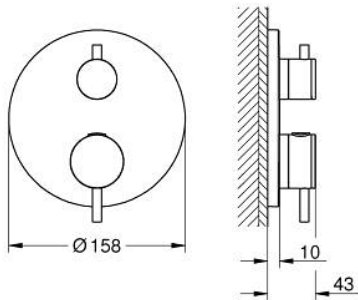

24 358 DC0 ATRIO SAFETY SHOWER MIXER FOR 2 OUTLETS WITH INTEGRATED SHUT OFF/DIVERTER VALVE

PRODUCT DESCRIPTION

- Colour: supersteel
- trim set for GROHE Rapido SmartBox (35 604)
- GROHE TurboStat - compact cartridge with wax thermoelement
- GROHE LongLife finish
- GROHE FastFixation escutcheon with covered shaft sealing and covered fixing
- metal escutcheon, retroactively 6° adjustable
- printed head and hand shower symbol
- GROHE SafeStop - safety button at 38°C
- GROHE SafeStop Plus - optional temperature limiter at 43°C or 46°C included
- GROHE AquaDimmer, integrated shut off/diverter valve
- metal handles
- without roughing-in set 35 600/35 604 (please order separately)
- outlet B = 27 l/min, outlet C = 30 l/min

24 358 DC0 ATRIO SAFETY SHOWER MIXER FOR 2 OUTLETS WITH INTEGRATED SHUT OFF/DIVERTER VALVE

SPARE PARTS, October 2021 – now

- 1: Mounting plate (Spare part-nr. 49080000)
- 2: Temperature control handle (Spare part-nr. 49089DC0)
- 3: Escutcheon (Spare part-nr. 49246DC0)
- 4: Shut-off handle Aquadimmer (Spare part-nr. 49090DC0)
- 5: Aquadimmer (Spare part-nr. 49084000)
- 6: Thermostatic compact cartridge 3/4" (Spare part-nr. 49028000)
- 7: Non-return valve (Spare part-nr. 49085000)
- 8: Seal (Spare part-nr. 48360000)
- 9: GROHE TurboStat cartridge 3/4" (Spare part-nr. 49003000)*
- 10: Service stops (Spare part-nr. 1405300M)*
- 11: Socket Spanner (Spare part-nr. 49059000)*
- 12: Backflow protection combination (Spare part-nr. 14055000)*
- 13: Universal extension set 2-handle thermostats, 25 mm (Spare part-nr. 14058000)*