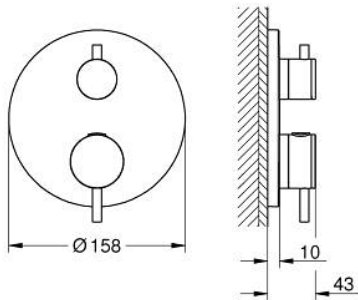

24 358 DA0 ATRIO SAFETY SHOWER MIXER FOR 2 OUTLETS WITH INTEGRATED SHUT OFF/DIVERTER VALVE

PRODUCT DESCRIPTION

- Colour: warm sunset
- trim set for GROHE Rapido SmartBox (35 604)
- GROHE TurboStat - compact cartridge with wax thermoelement
- GROHE LongLife finish
- GROHE FastFixation escutcheon with covered shaft sealing and covered fixing
- metal escutcheon, retroactively 6° adjustable
- printed head and hand shower symbol
- GROHE SafeStop - safety button at 38°C
- GROHE SafeStop Plus - optional temperature limiter at 43°C or 46°C included
- GROHE AquaDimmer, integrated shut off/diverter valve
- metal handles
- without roughing-in set 35 600/35 604 (please order separately)
- outlet B = 27 l/min, outlet C = 30 l/min

24 358 DA0 ATRIO SAFETY SHOWER MIXER FOR 2 OUTLETS WITH INTEGRATED SHUT OFF/DIVERTER VALVE

SPARE PARTS, October 2021 – now

- 1: Mounting plate (Spare part-nr. 49080000)
- 2: Temperature control handle (Spare part-nr. 49089DA0)
- 3: Escutcheon (Spare part-nr. 49246DA0)
- 4: Shut-off handle Aquadimmer (Spare part-nr. 49090DA0)
- 5: Aquadimmer (Spare part-nr. 49084000)
- 6: Thermostatic compact cartridge 3/4" (Spare part-nr. 49028000)
- 7: Non-return valve (Spare part-nr. 49085000)
- 8: Seal (Spare part-nr. 48360000)
- 9: GROHE TurboStat cartridge 3/4" (Spare part-nr. 49003000)*
- 10: Service stops (Spare part-nr. 1405300M)*
- 11: Socket Spanner (Spare part-nr. 49059000)*
- 12: Backflow protection combination (Spare part-nr. 14055000)*
- 13: Universal extension set 2-handle thermostats, 25 mm (Spare part-nr. 14058000)*