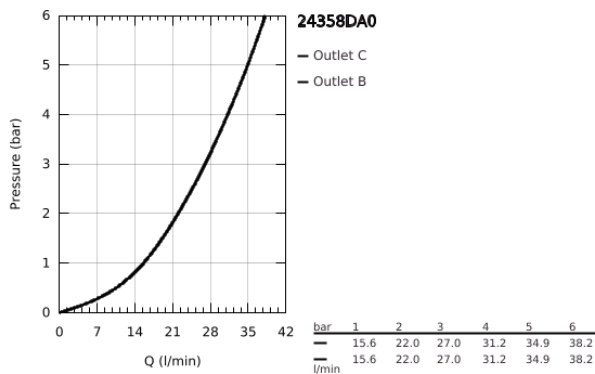

24 358 DA0 ATRIO SAFETY SHOWER MIXER FOR 2 OUTLETS WITH INTEGRATED SHUT OFF/DIVERTER VALVE

PRODUCT DESCRIPTION

- Colour: warm sunset
- trim set for GROHE Rapido SmartBox (35 604)
- GROHE TurboStat - compact cartridge with wax thermoelement
- GROHE LongLife finish
- GROHE FastFixation escutcheon with covered shaft sealing and covered fixing
- metal escutcheon, retroactively 6° adjustable
- printed head and hand shower symbol
- GROHE SafeStop - safety button at 38°C
- GROHE SafeStop Plus - optional temperature limiter at 43°C or 46°C included
- GROHE AquaDimmer, integrated shut off/diverter valve
- metal handles
- without roughing-in set 35 600/35 604 (please order separately)
- outlet B = 27 l/min, outlet C = 30 l/min

24 358 DA0 ATRIO SAFETY SHOWER MIXER FOR 2 OUTLETS WITH INTEGRATED SHUT OFF/DIVERTER VALVE

SPARE PARTS, October 2021 – now

- 1: Mounting plate (Spare part-nr. 49080000)
- 2: Temperature control handle (Spare part-nr. 49089DA0)
- 3: Escutcheon (Spare part-nr. 49246DA0)
- 4: Shut-off handle Aquadimmer (Spare part-nr. 49090DA0)
- 5: Aquadimmer (Spare part-nr. 49084000)
- 6: Thermostatic compact cartridge 3/4" (Spare part-nr. 49028000)
- 7: Non-return valve (Spare part-nr. 49085000)
- 8: Seal (Spare part-nr. 48360000)
- 9: GROHE TurboStat cartridge 3/4" (Spare part-nr. 49003000)*
- 10: Service stops (Spare part-nr. 1405300M)*
- 11: Socket Spanner (Spare part-nr. 49059000)*
- 12: Backflow protection combination (Spare part-nr. 14055000)*
- 13: Universal extension set 2-handle thermostats, 25 mm (Spare part-nr. 14058000)*