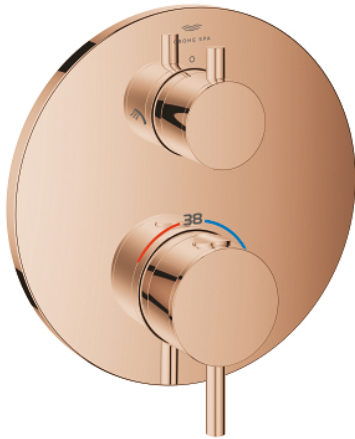

24 358 DA0 ATRIO SAFETY SHOWER MIXER FOR 2 OUTLETS WITH INTEGRATED SHUT OFF/DIVERTER VALVE

PRODUCT DESCRIPTION

- Colour: warm sunset
- trim set for GROHE Rapido SmartBox (35 604)
- GROHE TurboStat - compact cartridge with wax thermoelement
- GROHE LongLife finish
- GROHE FastFixation escutcheon with covered shaft sealing and covered fixing
- metal escutcheon, retroactively 6° adjustable
- printed head and hand shower symbol
- GROHE SafeStop - safety button at 38°C
- GROHE SafeStop Plus - optional temperature limiter at 43°C or 46°C included
- GROHE AquaDimmer, integrated shut off/diverter valve
- metal handles
- without roughing-in set 35 600/35 604 (please order separately)
- outlet B = 27 l/min, outlet C = 30 l/min

24 358 DA0 ATRIO SAFETY SHOWER MIXER FOR 2 OUTLETS WITH INTEGRATED SHUT OFF/DIVERTER VALVE

SPARE PARTS, October 2021 – now

- 1: Mounting plate (Spare part-nr. 49080000)
- 2: Temperature control handle (Spare part-nr. 49089DA0)
- 3: Escutcheon (Spare part-nr. 49246DA0)
- 4: Shut-off handle Aquadimmer (Spare part-nr. 49090DA0)
- 5: Aquadimmer (Spare part-nr. 49084000)
- 6: Thermostatic compact cartridge 3/4" (Spare part-nr. 49028000)
- 7: Non-return valve (Spare part-nr. 49085000)
- 8: Seal (Spare part-nr. 48360000)
- 9: GROHE TurboStat cartridge 3/4" (Spare part-nr. 49003000)*
- 10: Service stops (Spare part-nr. 1405300M)*
- 11: Socket Spanner (Spare part-nr. 49059000)*
- 12: Backflow protection combination (Spare part-nr. 14055000)*
- 13: Universal extension set 2-handle thermostats, 25 mm (Spare part-nr. 14058000)*