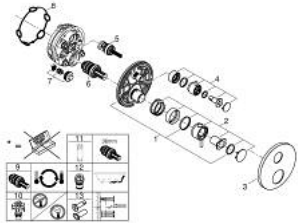

## 24 358 AL0 ATRIO SAFETY SHOWER MIXER FOR 2 OUTLETS WITH INTEGRATED SHUT OFF/DIVERTER VALVE

### PRODUCT DESCRIPTION

- Colour: brushed hard graphite
- trim set for GROHE Rapido SmartBox (35 604)
- GROHE TurboStat - compact cartridge with wax thermoelement
- GROHE LongLife finish
- GROHE FastFixation escutcheon with covered shaft sealing and covered fixing
- metal escutcheon, retroactively 6° adjustable
- printed head and hand shower symbol
- GROHE SafeStop - safety button at 38°C
- GROHE SafeStop Plus - optional temperature limiter at 43°C or 46°C included
- GROHE AquaDimmer, integrated shut off/diverter valve
- metal handles
- without roughing-in set 35 600/35 604 (please order separately)
- outlet B = 27 l/min, outlet C = 30 l/min

### SPARE PARTS, October 2021 – now

- 1: Mounting plate (Spare part-nr. 49080000)
- 2: Temperature control handle (Spare part-nr. 49089AL0)
- 3: Escutcheon (Spare part-nr. 49246AL0)
- 4: Shut-off handle Aquadimmer (Spare part-nr. 49090AL0)
- 5: Aquadimmer (Spare part-nr. 49084000)
- 6: Thermostatic compact cartridge 3/4" (Spare part-nr. 49028000)
- 7: Non-return valve (Spare part-nr. 49085000)
- 8: Seal (Spare part-nr. 48360000)
- 9: GROHE TurboStat cartridge 3/4" (Spare part-nr. 49003000)\*
- 10: Service stops (Spare part-nr. 1405300M)\*
- 11: Socket Spanner (Spare part-nr. 49059000)\*
- 12: Backflow protection combination (Spare part-nr. 14055000)\*
- 13: Universal extension set 2-handle thermostats, 25 mm (Spare part-nr. 14058000)\*