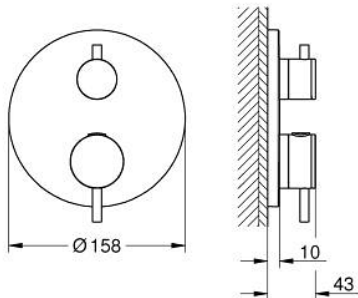

## 24 358 AL0 ATRIO SAFETY SHOWER MIXER FOR 2 OUTLETS WITH INTEGRATED SHUT OFF/DIVERTER VALVE

### PRODUCT DESCRIPTION

- Colour: brushed hard graphite
- trim set for GROHE Rapido SmartBox (35 604)
- GROHE TurboStat - compact cartridge with wax thermoelement
- GROHE LongLife finish
- GROHE FastFixation escutcheon with covered shaft sealing and covered fixing
- metal escutcheon, retroactively 6° adjustable
- printed head and hand shower symbol
- GROHE SafeStop - safety button at 38°C
- GROHE SafeStop Plus - optional temperature limiter at 43°C or 46°C included
- GROHE AquaDimmer, integrated shut off/diverter valve
- metal handles
- without roughing-in set 35 600/35 604 (please order separately)
- outlet B = 27 l/min, outlet C = 30 l/min

### SPARE PARTS, October 2021 – now

- 1: Mounting plate (Spare part-nr. 49080000)
- 2: Temperature control handle (Spare part-nr. 49089AL0)
- 3: Escutcheon (Spare part-nr. 49246AL0)
- 4: Shut-off handle Aquadimmer (Spare part-nr. 49090AL0)
- 5: Aquadimmer (Spare part-nr. 49084000)
- 6: Thermostatic compact cartridge 3/4" (Spare part-nr. 49028000)
- 7: Non-return valve (Spare part-nr. 49085000)
- 8: Seal (Spare part-nr. 48360000)
- 9: GROHE TurboStat cartridge 3/4" (Spare part-nr. 49003000)\*
- 10: Service stops (Spare part-nr. 1405300M)\*
- 11: Socket Spanner (Spare part-nr. 49059000)\*
- 12: Backflow protection combination (Spare part-nr. 14055000)\*
- 13: Universal extension set 2-handle thermostats, 25 mm (Spare part-nr. 14058000)\*