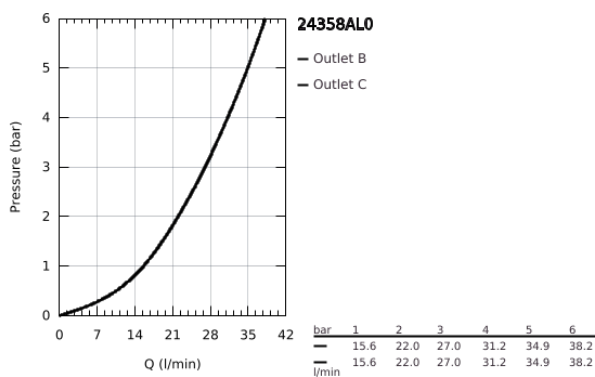

## 24 358 AL0 ATRIO SAFETY SHOWER MIXER FOR 2 OUTLETS WITH INTEGRATED SHUT OFF/DIVERTER VALVE

### PRODUCT DESCRIPTION

- Colour: brushed hard graphite
- trim set for GROHE Rapido SmartBox (35 604)
- GROHE TurboStat - compact cartridge with wax thermoelement
- GROHE LongLife finish
- GROHE FastFixation escutcheon with covered shaft sealing and covered fixing
- metal escutcheon, retroactively 6° adjustable
- printed head and hand shower symbol
- GROHE SafeStop - safety button at 38°C
- GROHE SafeStop Plus - optional temperature limiter at 43°C or 46°C included
- GROHE AquaDimmer, integrated shut off/diverter valve
- metal handles
- without roughing-in set 35 600/35 604 (please order separately)
- outlet B = 27 l/min, outlet C = 30 l/min