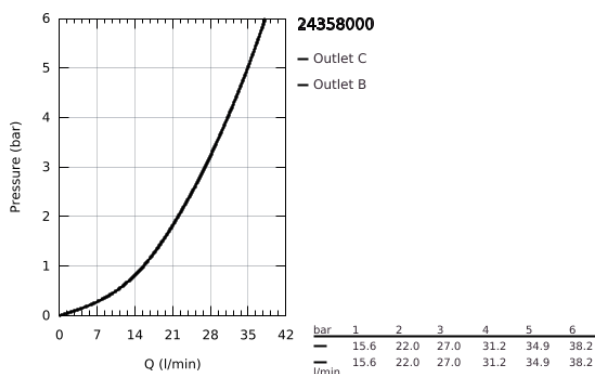

24 358 000 ATRIO SAFETY SHOWER MIXER FOR 2 OUTLETS WITH INTEGRATED SHUT OFF/DIVERTER VALVE

PRODUCT DESCRIPTION

- Colour: chrome
 - trim set for GROHE Rapido SmartBox (35 604)
 - GROHE TurboStat - compact cartridge with wax thermoelement
 - GROHE LongLife finish
 - GROHE FastFixation escutcheon with covered shaft sealing and covered fixing
 - metal escutcheon, retroactively 6° adjustable
 - printed head and hand shower symbol
 - GROHE SafeStop - safety button at 38°C
 - GROHE SafeStop Plus - optional temperature limiter at 43°C or 46°C included
 - GROHE AquaDimmer, integrated shut off/diverter valve
 - without roughing-in set 35 600/35 604 (please order separately)
- outlet B = 27 l/min, outlet C = 30 l/min

24 358 000 ATRIO SAFETY SHOWER MIXER FOR 2 OUTLETS WITH INTEGRATED SHUT OFF/DIVERTER VALVE

SPARE PARTS, October 2021 – now

- 1: Mounting plate (Spare part-nr. 49080000)
- 2: Temperature control handle (Spare part-nr. 49089000)
- 3: Escutcheon (Spare part-nr. 49246000)
- 4: Shut-off handle Aquadimmer (Spare part-nr. 49090000)
- 5: Aquadimmer (Spare part-nr. 49084000)
- 6: Thermostatic compact cartridge 3/4" (Spare part-nr. 49028000)
- 7: Non-return valve (Spare part-nr. 49085000)
- 8: Seal (Spare part-nr. 48360000)
- 9: GROHE TurboStat cartridge 3/4" (Spare part-nr. 49003000)*
- 10: Service stops (Spare part-nr. 1405300M)*
- 11: Socket Spanner (Spare part-nr. 49059000)*
- 12: Backflow protection combination (Spare part-nr. 14055000)*
- 13: Universal extension set 2-handle thermostats, 25 mm (Spare part-nr. 14058000)*