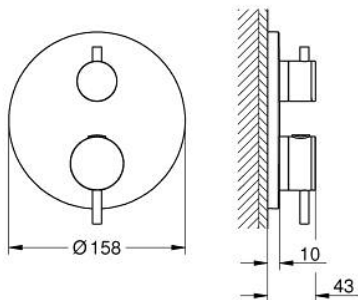

24 358 000 ATRIO SAFETY SHOWER MIXER FOR 2 OUTLETS WITH INTEGRATED SHUT OFF/DIVERTER VALVE

PRODUCT DESCRIPTION

- Colour: chrome
 - trim set for GROHE Rapido SmartBox (35 604)
 - GROHE TurboStat - compact cartridge with wax thermoelement
 - GROHE LongLife finish
 - GROHE FastFixation escutcheon with covered shaft sealing and covered fixing
 - metal escutcheon, retroactively 6° adjustable
 - printed head and hand shower symbol
 - GROHE SafeStop - safety button at 38°C
 - GROHE SafeStop Plus - optional temperature limiter at 43°C or 46°C included
 - GROHE AquaDimmer, integrated shut off/diverter valve
 - without roughing-in set 35 600/35 604 (please order separately)
- outlet B = 27 l/min, outlet C = 30 l/min

24 358 000 ATRIO SAFETY SHOWER MIXER FOR 2 OUTLETS WITH INTEGRATED SHUT OFF/DIVERTER VALVE

SPARE PARTS, October 2021 – now

- 1: Mounting plate (Spare part-nr. 49080000)
- 2: Temperature control handle (Spare part-nr. 49089000)
- 3: Escutcheon (Spare part-nr. 49246000)
- 4: Shut-off handle Aquadimmer (Spare part-nr. 49090000)
- 5: Aquadimmer (Spare part-nr. 49084000)
- 6: Thermostatic compact cartridge 3/4" (Spare part-nr. 49028000)
- 7: Non-return valve (Spare part-nr. 49085000)
- 8: Seal (Spare part-nr. 48360000)
- 9: GROHE TurboStat cartridge 3/4" (Spare part-nr. 49003000)*
- 10: Service stops (Spare part-nr. 1405300M)*
- 11: Socket Spanner (Spare part-nr. 49059000)*
- 12: Backflow protection combination (Spare part-nr. 14055000)*
- 13: Universal extension set 2-handle thermostats, 25 mm (Spare part-nr. 14058000)*