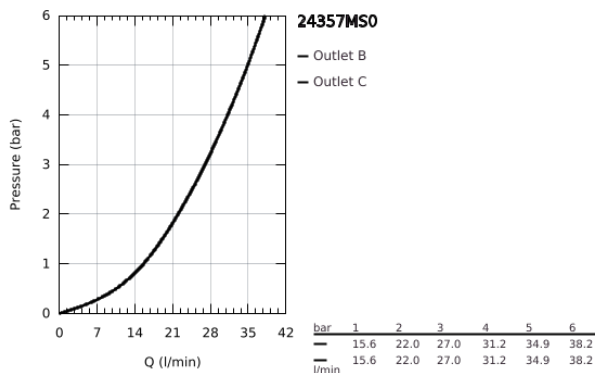

24 357 MS0 ATRIO SAFETY MIXER FOR 1 OUTLET WITH SHUT OFF VALVE

PRODUCT DESCRIPTION

- Colour: satin steel
 - trim set for GROHE Rapido SmartBox (35 604)
 - GROHE TurboStat - compact cartridge with wax thermoelement
 - GROHE LongLife finish
 - GROHE FastFixation escutcheon with covered shaft sealing and covered fixing
 - metal escutcheon, retroactively 6° adjustable
 - GROHE SafeStop - safety button at 38°C
 - GROHE SafeStop Plus - optional temperature limiter at 43°C or 46°C included
 - built-in non-return valves and dirt strainers
 - ceramic stop valve, 120°
 - metal handles
 - without roughing-in set 35 600/35 604 (please order separately)
- outlet B = 27 l/min, outlet C = 30 l/min

24 357 MS0 ATRIO SAFETY MIXER FOR 1 OUTLET WITH SHUT OFF VALVE

SPARE PARTS, October 2022 – now

- 1: Mounting plate (Spare part-nr. 49080000)
 - 2: Temperature control handle (Spare part-nr. 49089MS0)
 - 3: escutcheon (Spare part-nr. 49244MS0)
 - 4: Shut-off handle Aquadimmer (Spare part-nr. 49090MS0)
 - 5: Aquadimmer (Spare part-nr. 49084000)
 - 6: Thermostatic compact cartridge 3/4" (Spare part-nr. 49028000)
 - 7: Non-return valve (Spare part-nr. 49085000)
 - 8: Seal (Spare part-nr. 48360000)
 - 9: GROHE TurboStat cartridge 3/4" (Spare part-nr. 49003000)*
 - 10: Service stops (Spare part-nr. 1405300M)*
 - 11: Socket Spanner (Spare part-nr. 49059000)*
 - 12: Backflow protection combination (Spare part-nr. 14055000)*
 - 13: Universal extension set 2-handle thermostats, 25 mm (Spare part-nr. 14058000)*
- * Optional accessories