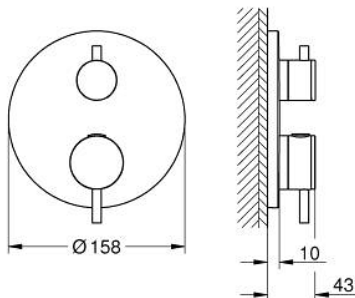

24 357 MS0 ATRIO SAFETY MIXER FOR 1 OUTLET WITH SHUT OFF VALVE

PRODUCT DESCRIPTION

- Colour: satin steel
 - trim set for GROHE Rapido SmartBox (35 604)
 - GROHE TurboStat - compact cartridge with wax thermoelement
 - GROHE LongLife finish
 - GROHE FastFixation escutcheon with covered shaft sealing and covered fixing
 - metal escutcheon, retroactively 6° adjustable
 - GROHE SafeStop - safety button at 38°C
 - GROHE SafeStop Plus - optional temperature limiter at 43°C or 46°C included
 - built-in non-return valves and dirt strainers
 - ceramic stop valve, 120°
 - metal handles
 - without roughing-in set 35 600/35 604 (please order separately)
- outlet B = 27 l/min, outlet C = 30 l/min

24 357 MS0 ATRIO SAFETY MIXER FOR 1 OUTLET WITH SHUT OFF VALVE

SPARE PARTS, October 2022 – now

- 1: Mounting plate (Spare part-nr. 49080000)
 - 2: Temperature control handle (Spare part-nr. 49089MS0)
 - 3: escutcheon (Spare part-nr. 49244MS0)
 - 4: Shut-off handle Aquadimmer (Spare part-nr. 49090MS0)
 - 5: Aquadimmer (Spare part-nr. 49084000)
 - 6: Thermostatic compact cartridge 3/4" (Spare part-nr. 49028000)
 - 7: Non-return valve (Spare part-nr. 49085000)
 - 8: Seal (Spare part-nr. 48360000)
 - 9: GROHE TurboStat cartridge 3/4" (Spare part-nr. 49003000)*
 - 10: Service stops (Spare part-nr. 1405300M)*
 - 11: Socket Spanner (Spare part-nr. 49059000)*
 - 12: Backflow protection combination (Spare part-nr. 14055000)*
 - 13: Universal extension set 2-handle thermostats, 25 mm (Spare part-nr. 14058000)*
- * Optional accessories