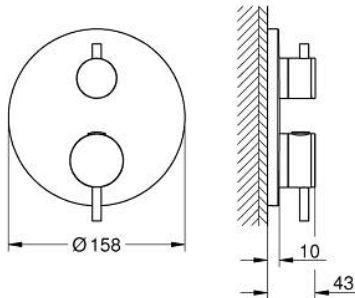

### PRODUCT DESCRIPTION

- Colour: satin graphite
  - trim set for GROHE Rapido SmartBox (35 604)
  - GROHE TurboStat - compact cartridge with wax thermoelement
  - GROHE LongLife finish
  - GROHE FastFixation escutcheon with covered shaft sealing and covered fixing
  - metal escutcheon, retroactively 6° adjustable
  - GROHE SafeStop - safety button at 38°C
  - GROHE SafeStop Plus - optional temperature limiter at 43°C or 46°C included
  - built-in non-return valves and dirt strainers
  - ceramic stop valve, 120°
  - metal handles
  - without roughing-in set 35 600/35 604 (please order separately)
- outlet B = 27 l/min, outlet C = 30 l/min

### SPARE PARTS, October 2022 – now

- 1: Mounting plate (Spare part-nr. 49080000)
- 2: Temperature control handle (Spare part-nr. 49089MG0)
- 3: escutcheon (Spare part-nr. 49244MG0)
- 4: Shut-off handle Aquadimmer (Spare part-nr. 49090MG0)
- 5: Aquadimmer (Spare part-nr. 49084000)
- 6: Thermostatic compact cartridge 3/4" (Spare part-nr. 49028000)
- 7: Non-return valve (Spare part-nr. 49085000)
- 8: Seal (Spare part-nr. 48360000)
- 9: GROHE TurboStat cartridge 3/4" (Spare part-nr. 49003000)\*
- 10: Service stops (Spare part-nr. 1405300M)\*
- 11: Socket Spanner (Spare part-nr. 49059000)\*
- 12: Backflow protection combination (Spare part-nr. 14055000)\*
- 13: Universal extension set 2-handle thermostats, 25 mm (Spare part-nr. 14058000)\*