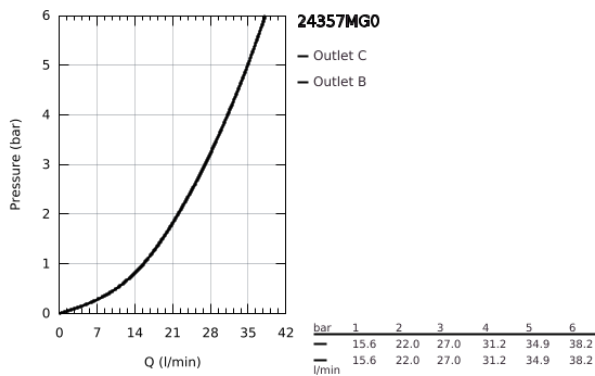

## 24 357 MG0 ATRIO SAFETY MIXER FOR 1 OUTLET WITH SHUT OFF VALVE

### PRODUCT DESCRIPTION

- Colour: satin graphite
  - trim set for GROHE Rapido SmartBox (35 604)
  - GROHE TurboStat - compact cartridge with wax thermoelement
  - GROHE LongLife finish
  - GROHE FastFixation escutcheon with covered shaft sealing and covered fixing
  - metal escutcheon, retroactively 6° adjustable
  - GROHE SafeStop - safety button at 38°C
  - GROHE SafeStop Plus - optional temperature limiter at 43°C or 46°C included
  - built-in non-return valves and dirt strainers
  - ceramic stop valve, 120°
  - metal handles
  - without roughing-in set 35 600/35 604 (please order separately)
- outlet B = 27 l/min, outlet C = 30 l/min