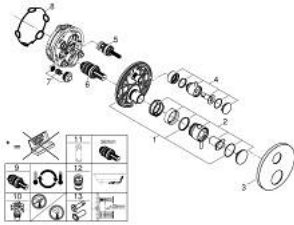

## 24 357 MG0 ATRIO SAFETY MIXER FOR 1 OUTLET WITH SHUT OFF VALVE

### PRODUCT DESCRIPTION

- Colour: satin graphite
  - trim set for GROHE Rapido SmartBox (35 604)
  - GROHE TurboStat - compact cartridge with wax thermoelement
  - GROHE LongLife finish
  - GROHE FastFixation escutcheon with covered shaft sealing and covered fixing
  - metal escutcheon, retroactively 6° adjustable
  - GROHE SafeStop - safety button at 38°C
  - GROHE SafeStop Plus - optional temperature limiter at 43°C or 46°C included
  - built-in non-return valves and dirt strainers
  - ceramic stop valve, 120°
  - metal handles
  - without roughing-in set 35 600/35 604 (please order separately)
- outlet B = 27 l/min, outlet C = 30 l/min

### SPARE PARTS, October 2022 – now

- 1: Mounting plate (Spare part-nr. 49080000)
- 2: Temperature control handle (Spare part-nr. 49089MG0)
- 3: escutcheon (Spare part-nr. 49244MG0)
- 4: Shut-off handle Aquadimmer (Spare part-nr. 49090MG0)
- 5: Aquadimmer (Spare part-nr. 49084000)
- 6: Thermostatic compact cartridge 3/4" (Spare part-nr. 49028000)
- 7: Non-return valve (Spare part-nr. 49085000)
- 8: Seal (Spare part-nr. 48360000)
- 9: GROHE TurboStat cartridge 3/4" (Spare part-nr. 49003000)\*
- 10: Service stops (Spare part-nr. 1405300M)\*
- 11: Socket Spanner (Spare part-nr. 49059000)\*
- 12: Backflow protection combination (Spare part-nr. 14055000)\*
- 13: Universal extension set 2-handle thermostats, 25 mm (Spare part-nr. 14058000)\*