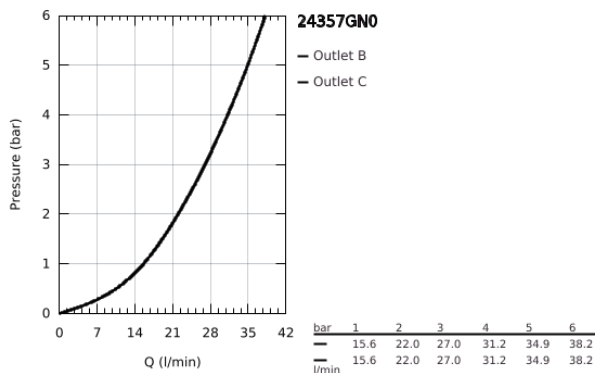

24 357 GN0 ATRIO SAFETY MIXER FOR 1 OUTLET WITH SHUT OFF VALVE

PRODUCT DESCRIPTION

- Colour: brushed cool sunrise
- trim set for GROHE Rapido SmartBox (35 604)
- GROHE TurboStat - compact cartridge with wax thermoelement
- GROHE LongLife finish
- GROHE FastFixation escutcheon with covered shaft sealing and covered fixing
- metal escutcheon, retroactively 6° adjustable
- GROHE SafeStop - safety button at 38°C
- GROHE SafeStop Plus - optional temperature limiter at 43°C or 46°C included
- built-in non-return valves and dirt strainers
- ceramic stop valve, 120°
- metal handles
- without roughing-in set 35 600/35 604 (please order separately)
- outlet B = 27 l/min, outlet C = 30 l/min

24 357 GN0 ATRIO SAFETY MIXER FOR 1 OUTLET WITH SHUT OFF VALVE

SPARE PARTS, November 2022 – now

- 1: Mounting plate (Spare part-nr. 49080000)
 - 2: Temperature control handle (Spare part-nr. 49089GN0)
 - 3: escutcheon (Spare part-nr. 49244GN0)
 - 4: shut-off handle aquadimmer (Spare part-nr. 49165GN0)
 - 5: Aquadimmer (Spare part-nr. 49084000)
 - 6: Thermostatic compact cartridge 3/4" (Spare part-nr. 49028000)
 - 7: Non-return valve (Spare part-nr. 49085000)
 - 8: Seal (Spare part-nr. 48360000)
 - 9: GROHE TurboStat cartridge 3/4" (Spare part-nr. 49003000)*
 - 10: Service stops (Spare part-nr. 1405300M)*
 - 11: Socket Spanner (Spare part-nr. 49059000)*
 - 12: Backflow protection combination (Spare part-nr. 14055000)*
 - 13: Universal extension set 2-handle thermostats, 25 mm (Spare part-nr. 14058000)*
- * Optional accessories