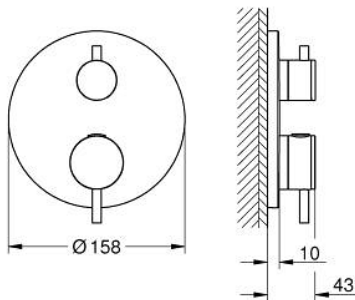

24 357 GN0 ATRIO SAFETY MIXER FOR 1 OUTLET WITH SHUT OFF VALVE

PRODUCT DESCRIPTION

- Colour: brushed cool sunrise
- trim set for GROHE Rapido SmartBox (35 604)
- GROHE TurboStat - compact cartridge with wax thermoelement
- GROHE LongLife finish
- GROHE FastFixation escutcheon with covered shaft sealing and covered fixing
- metal escutcheon, retroactively 6° adjustable
- GROHE SafeStop - safety button at 38°C
- GROHE SafeStop Plus - optional temperature limiter at 43°C or 46°C included
- built-in non-return valves and dirt strainers
- ceramic stop valve, 120°
- metal handles
- without roughing-in set 35 600/35 604 (please order separately)
- outlet B = 27 l/min, outlet C = 30 l/min

24 357 GN0 ATRIO SAFETY MIXER FOR 1 OUTLET WITH SHUT OFF VALVE

SPARE PARTS, November 2022 – now

- 1: Mounting plate (Spare part-nr. 49080000)
 - 2: Temperature control handle (Spare part-nr. 49089GN0)
 - 3: escutcheon (Spare part-nr. 49244GN0)
 - 4: shut-off handle aquadimmer (Spare part-nr. 49165GN0)
 - 5: Aquadimmer (Spare part-nr. 49084000)
 - 6: Thermostatic compact cartridge 3/4" (Spare part-nr. 49028000)
 - 7: Non-return valve (Spare part-nr. 49085000)
 - 8: Seal (Spare part-nr. 48360000)
 - 9: GROHE TurboStat cartridge 3/4" (Spare part-nr. 49003000)*
 - 10: Service stops (Spare part-nr. 1405300M)*
 - 11: Socket Spanner (Spare part-nr. 49059000)*
 - 12: Backflow protection combination (Spare part-nr. 14055000)*
 - 13: Universal extension set 2-handle thermostats, 25 mm (Spare part-nr. 14058000)*
- * Optional accessories