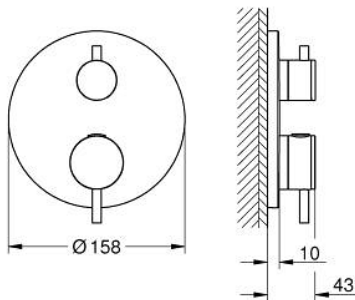

24 357 GL0 ATRIO SAFETY MIXER FOR 1 OUTLET WITH SHUT OFF VALVE

PRODUCT DESCRIPTION

- Colour: cool sunrise
 - trim set for GROHE Rapido SmartBox (35 604)
 - GROHE TurboStat - compact cartridge with wax thermoelement
 - GROHE LongLife finish
 - GROHE FastFixation escutcheon with covered shaft sealing and covered fixing
 - metal escutcheon, retroactively 6° adjustable
 - GROHE SafeStop - safety button at 38°C
 - GROHE SafeStop Plus - optional temperature limiter at 43°C or 46°C included
 - built-in non-return valves and dirt strainers
 - ceramic stop valve, 120°
 - metal handles
 - without roughing-in set 35 600/35 604 (please order separately)
- outlet B = 27 l/min, outlet C = 30 l/min

24 357 GL0 ATRIO SAFETY MIXER FOR 1 OUTLET WITH SHUT OFF VALVE

SPARE PARTS, October 2021 – now

- 1: Mounting plate (Spare part-nr. 49080000)
- 2: Temperature control handle (Spare part-nr. 49089GL0)
- 3: Escutcheon (Spare part-nr. 49244GL0)
- 4: shut-off handle aquadimmer (Spare part-nr. 49165GL0)
- 5: Aquadimmer (Spare part-nr. 49084000)
- 6: Thermostatic compact cartridge 3/4" (Spare part-nr. 49028000)
- 7: Non-return valve (Spare part-nr. 49085000)
- 8: Seal (Spare part-nr. 48360000)
- 9: GROHE TurboStat cartridge 3/4" (Spare part-nr. 49003000)*
- 10: Service stops (Spare part-nr. 1405300M)*
- 11: Socket Spanner (Spare part-nr. 49059000)*
- 12: Backflow protection combination (Spare part-nr. 14055000)*
- 13: Universal extension set 2-handle thermostats, 25 mm (Spare part-nr. 14058000)*