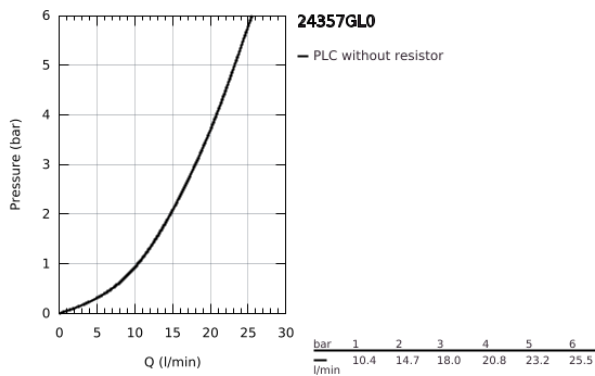

24 357 GL0 ATRIO SAFETY MIXER FOR 1 OUTLET WITH SHUT OFF VALVE

PRODUCT DESCRIPTION

- Colour: cool sunrise
 - trim set for GROHE Rapido SmartBox (35 604)
 - GROHE TurboStat - compact cartridge with wax thermoelement
 - GROHE LongLife finish
 - GROHE FastFixation escutcheon with covered shaft sealing and covered fixing
 - metal escutcheon, retroactively 6° adjustable
 - GROHE SafeStop - safety button at 38°C
 - GROHE SafeStop Plus - optional temperature limiter at 43°C or 46°C included
 - built-in non-return valves and dirt strainers
 - ceramic stop valve, 120°
 - metal handles
 - without roughing-in set 35 600/35 604 (please order separately)
- outlet B = 27 l/min, outlet C = 30 l/min

24 357 GL0 ATRIO SAFETY MIXER FOR 1 OUTLET WITH SHUT OFF VALVE

SPARE PARTS, October 2021 – now

- 1: Mounting plate (Spare part-nr. 49080000)
- 2: Temperature control handle (Spare part-nr. 49089GL0)
- 3: Escutcheon (Spare part-nr. 49244GL0)
- 4: shut-off handle aquadimmer (Spare part-nr. 49165GL0)
- 5: Aquadimmer (Spare part-nr. 49084000)
- 6: Thermostatic compact cartridge 3/4" (Spare part-nr. 49028000)
- 7: Non-return valve (Spare part-nr. 49085000)
- 8: Seal (Spare part-nr. 48360000)
- 9: GROHE TurboStat cartridge 3/4" (Spare part-nr. 49003000)*
- 10: Service stops (Spare part-nr. 1405300M)*
- 11: Socket Spanner (Spare part-nr. 49059000)*
- 12: Backflow protection combination (Spare part-nr. 14055000)*
- 13: Universal extension set 2-handle thermostats, 25 mm (Spare part-nr. 14058000)*