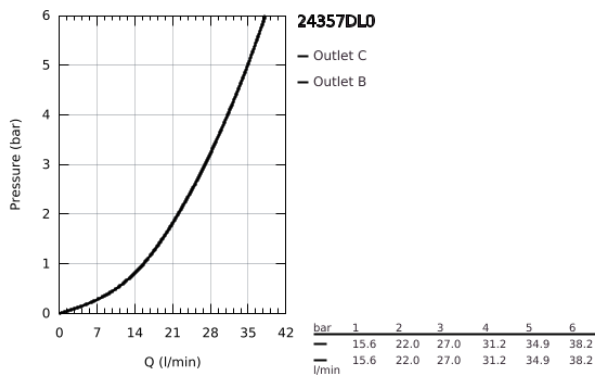

## 24 357 DL0 ATRIO SAFETY MIXER FOR 1 OUTLET WITH SHUT OFF VALVE

### PRODUCT DESCRIPTION

- Colour: brushed warm sunset
- trim set for GROHE Rapido SmartBox (35 604)
- GROHE TurboStat - compact cartridge with wax thermoelement
- GROHE LongLife finish
- GROHE FastFixation escutcheon with covered shaft sealing and covered fixing
- metal escutcheon, retroactively 6° adjustable
- GROHE SafeStop - safety button at 38°C
- GROHE SafeStop Plus - optional temperature limiter at 43°C or 46°C included
- built-in non-return valves and dirt strainers
- ceramic stop valve, 120°
- metal handles
- without roughing-in set 35 600/35 604 (please order separately)
- outlet B = 27 l/min, outlet C = 30 l/min