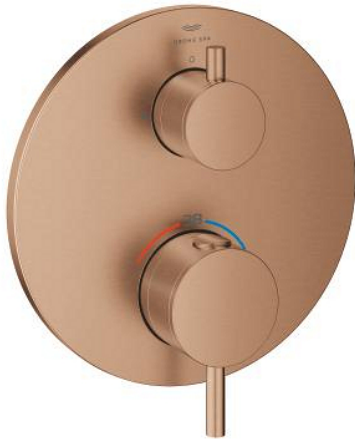

## 24 357 DL0 ATRIO SAFETY MIXER FOR 1 OUTLET WITH SHUT OFF VALVE

### PRODUCT DESCRIPTION

- Colour: brushed warm sunset
- trim set for GROHE Rapido SmartBox (35 604)
- GROHE TurboStat - compact cartridge with wax thermoelement
- GROHE LongLife finish
- GROHE FastFixation escutcheon with covered shaft sealing and covered fixing
- metal escutcheon, retroactively 6° adjustable
- GROHE SafeStop - safety button at 38°C
- GROHE SafeStop Plus - optional temperature limiter at 43°C or 46°C included
- built-in non-return valves and dirt strainers
- ceramic stop valve, 120°
- metal handles
- without roughing-in set 35 600/35 604 (please order separately)
- outlet B = 27 l/min, outlet C = 30 l/min

### SPARE PARTS, November 2022 – now

- 1: Mounting plate (Spare part-nr. 49080000)
- 2: Temperature control handle (Spare part-nr. 49089DL0)
- 3: escutcheon (Spare part-nr. 49244DL0)
- 4: shut-off handle aquadimmer (Spare part-nr. 49165DL0)
- 5: Aquadimmer (Spare part-nr. 49084000)
- 6: Thermostatic compact cartridge 3/4" (Spare part-nr. 49028000)
- 7: Non-return valve (Spare part-nr. 49085000)
- 8: Seal (Spare part-nr. 48360000)
- 9: GROHE TurboStat cartridge 3/4" (Spare part-nr. 49003000)\*
- 10: Service stops (Spare part-nr. 1405300M)\*
- 11: Socket Spanner (Spare part-nr. 49059000)\*
- 12: Backflow protection combination (Spare part-nr. 14055000)\*
- 13: Universal extension set 2-handle thermostats, 25 mm (Spare part-nr. 14058000)\*