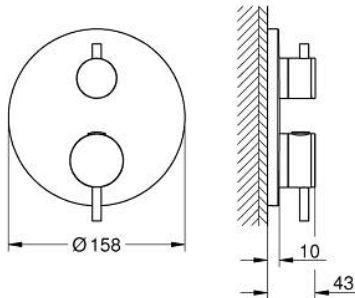

## 24 357 DL0 ATRIO SAFETY MIXER FOR 1 OUTLET WITH SHUT OFF VALVE

### PRODUCT DESCRIPTION

- Colour: brushed warm sunset
- trim set for GROHE Rapido SmartBox (35 604)
- GROHE TurboStat - compact cartridge with wax thermoelement
- GROHE LongLife finish
- GROHE FastFixation escutcheon with covered shaft sealing and covered fixing
- metal escutcheon, retroactively 6° adjustable
- GROHE SafeStop - safety button at 38°C
- GROHE SafeStop Plus - optional temperature limiter at 43°C or 46°C included
- built-in non-return valves and dirt strainers
- ceramic stop valve, 120°
- metal handles
- without roughing-in set 35 600/35 604 (please order separately)
- outlet B = 27 l/min, outlet C = 30 l/min

### SPARE PARTS, November 2022 – now

- 1: Mounting plate (Spare part-nr. 49080000)
- 2: Temperature control handle (Spare part-nr. 49089DL0)
- 3: escutcheon (Spare part-nr. 49244DL0)
- 4: shut-off handle aquadimmer (Spare part-nr. 49165DL0)
- 5: Aquadimmer (Spare part-nr. 49084000)
- 6: Thermostatic compact cartridge 3/4" (Spare part-nr. 49028000)
- 7: Non-return valve (Spare part-nr. 49085000)
- 8: Seal (Spare part-nr. 48360000)
- 9: GROHE TurboStat cartridge 3/4" (Spare part-nr. 49003000)\*
- 10: Service stops (Spare part-nr. 1405300M)\*
- 11: Socket Spanner (Spare part-nr. 49059000)\*
- 12: Backflow protection combination (Spare part-nr. 14055000)\*
- 13: Universal extension set 2-handle thermostats, 25 mm (Spare part-nr. 14058000)\*