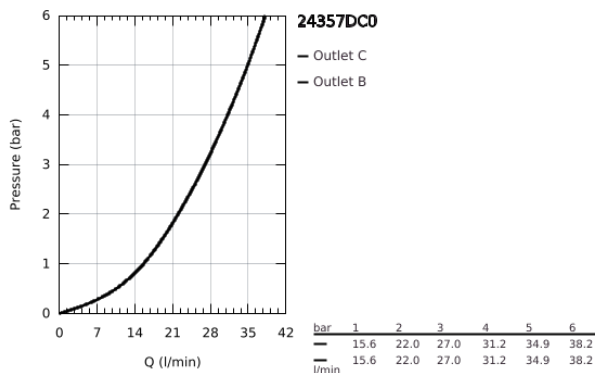

24 357 DC0 ATRIO SAFETY MIXER FOR 1 OUTLET WITH SHUT OFF VALVE

PRODUCT DESCRIPTION

- Colour: supersteel
 - trim set for GROHE Rapido SmartBox (35 604)
 - GROHE TurboStat - compact cartridge with wax thermoelement
 - GROHE LongLife finish
 - GROHE FastFixation escutcheon with covered shaft sealing and covered fixing
 - metal escutcheon, retroactively 6° adjustable
 - GROHE SafeStop - safety button at 38°C
 - GROHE SafeStop Plus - optional temperature limiter at 43°C or 46°C included
 - built-in non-return valves and dirt strainers
 - ceramic stop valve, 120°
 - metal handles
 - without roughing-in set 35 600/35 604 (please order separately)
- outlet B = 27 l/min, outlet C = 30 l/min

24 357 DC0 ATRIO SAFETY MIXER FOR 1 OUTLET WITH SHUT OFF VALVE

SPARE PARTS, October 2021 – now

- 1: Mounting plate (Spare part-nr. 49080000)
- 2: Temperature control handle (Spare part-nr. 49089DC0)
- 3: Escutcheon (Spare part-nr. 49244DC0)
- 4: Shut-off handle Aquadimmer (Spare part-nr. 49165DC0)
- 5: Aquadimmer (Spare part-nr. 49084000)
- 6: Thermostatic compact cartridge 3/4" (Spare part-nr. 49028000)
- 7: Non-return valve (Spare part-nr. 49085000)
- 8: Seal (Spare part-nr. 48360000)
- 9: GROHE TurboStat cartridge 3/4" (Spare part-nr. 49003000)*
- 10: Service stops (Spare part-nr. 1405300M)*
- 11: Socket Spanner (Spare part-nr. 49059000)*
- 12: Backflow protection combination (Spare part-nr. 14055000)*
- 13: Universal extension set 2-handle thermostats, 25 mm (Spare part-nr. 14058000)*