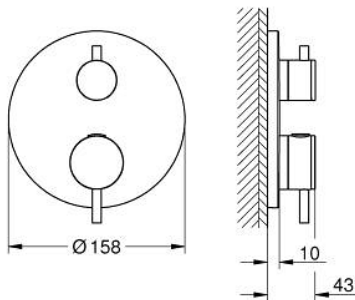

24 357 DC0 ATRIO SAFETY MIXER FOR 1 OUTLET WITH SHUT OFF VALVE

PRODUCT DESCRIPTION

- Colour: supersteel
 - trim set for GROHE Rapido SmartBox (35 604)
 - GROHE TurboStat - compact cartridge with wax thermoelement
 - GROHE LongLife finish
 - GROHE FastFixation escutcheon with covered shaft sealing and covered fixing
 - metal escutcheon, retroactively 6° adjustable
 - GROHE SafeStop - safety button at 38°C
 - GROHE SafeStop Plus - optional temperature limiter at 43°C or 46°C included
 - built-in non-return valves and dirt strainers
 - ceramic stop valve, 120°
 - metal handles
 - without roughing-in set 35 600/35 604 (please order separately)
- outlet B = 27 l/min, outlet C = 30 l/min

24 357 DC0 ATRIO SAFETY MIXER FOR 1 OUTLET WITH SHUT OFF VALVE

SPARE PARTS, October 2021 – now

- 1: Mounting plate (Spare part-nr. 49080000)
- 2: Temperature control handle (Spare part-nr. 49089DC0)
- 3: Escutcheon (Spare part-nr. 49244DC0)
- 4: Shut-off handle Aquadimmer (Spare part-nr. 49165DC0)
- 5: Aquadimmer (Spare part-nr. 49084000)
- 6: Thermostatic compact cartridge 3/4" (Spare part-nr. 49028000)
- 7: Non-return valve (Spare part-nr. 49085000)
- 8: Seal (Spare part-nr. 48360000)
- 9: GROHE TurboStat cartridge 3/4" (Spare part-nr. 49003000)*
- 10: Service stops (Spare part-nr. 1405300M)*
- 11: Socket Spanner (Spare part-nr. 49059000)*
- 12: Backflow protection combination (Spare part-nr. 14055000)*
- 13: Universal extension set 2-handle thermostats, 25 mm (Spare part-nr. 14058000)*